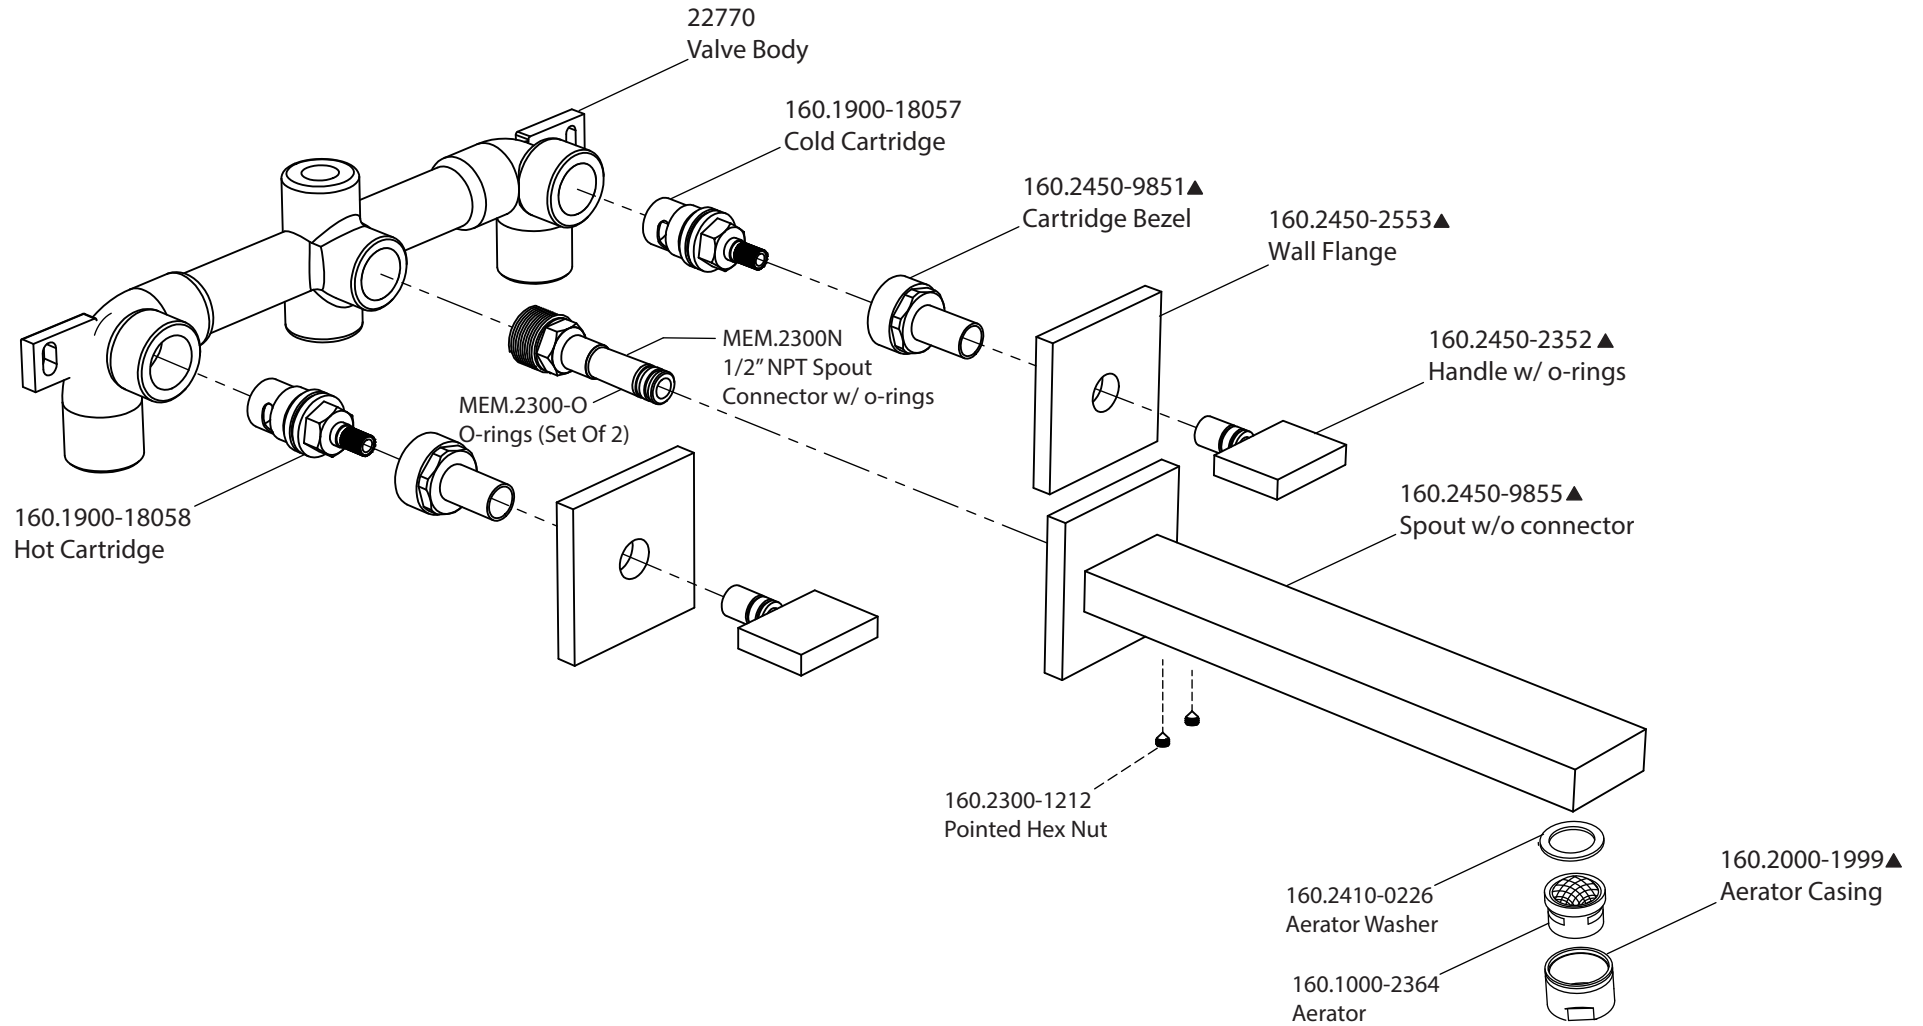

Product Parts Breakdown

Model No. 160.1900

Ver 2.59

FLUSSO
LUXURY PLUMBING FIXTURES