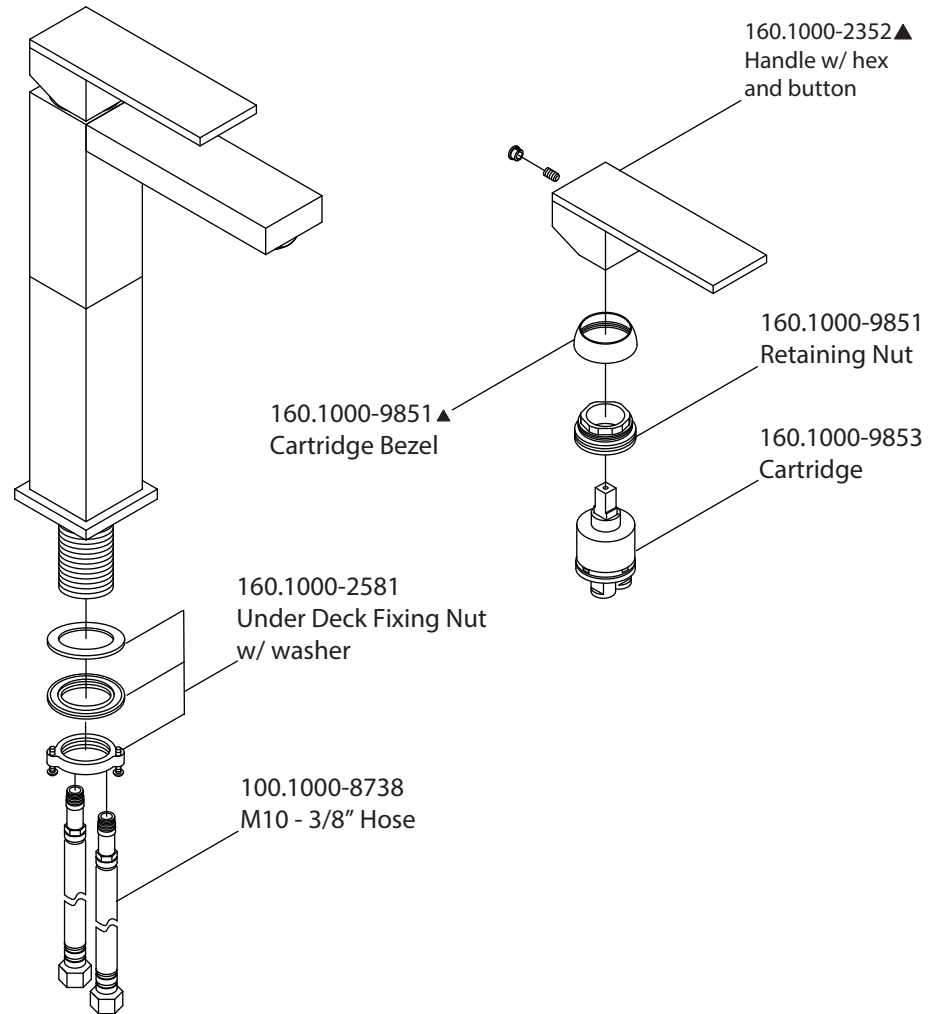

Product Parts Breakdown

Model No. 160.1700

Ver 2.53