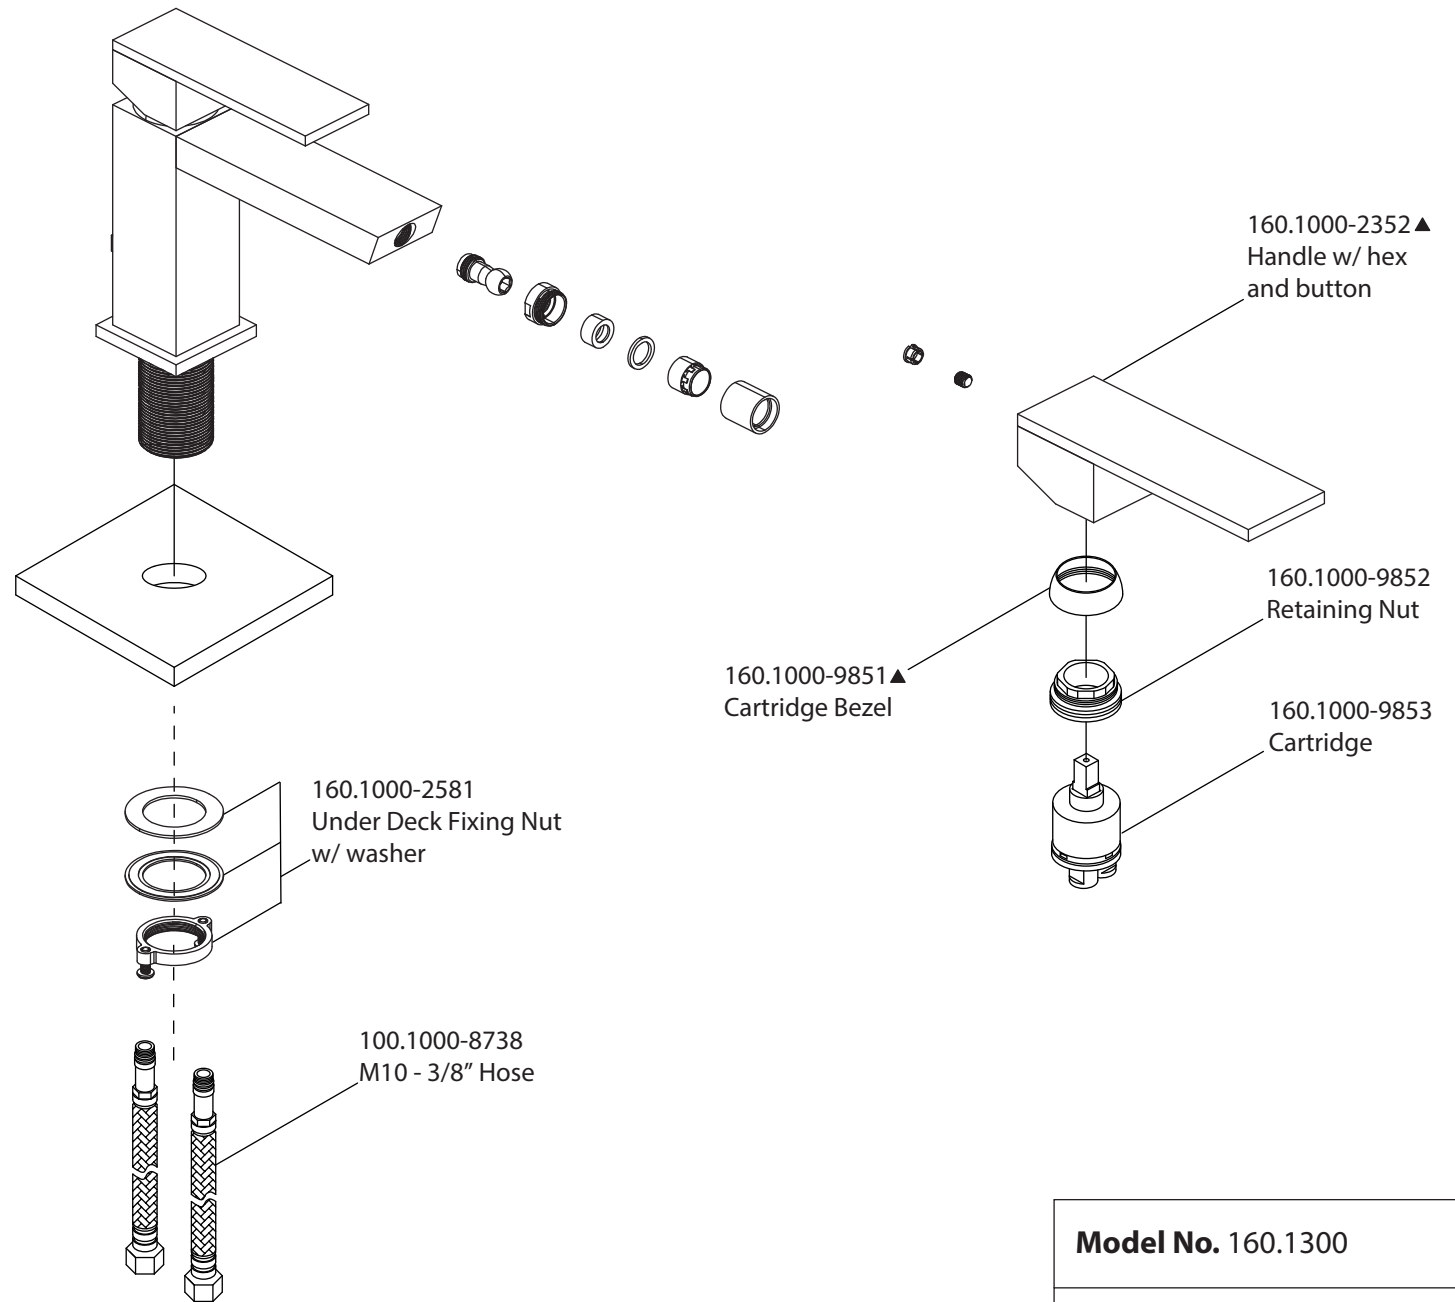

Product Parts Breakdown

Model No. 160.1300	Ver 2.53
 FLUSSO LUXURY PLUMBING FIXTURES	