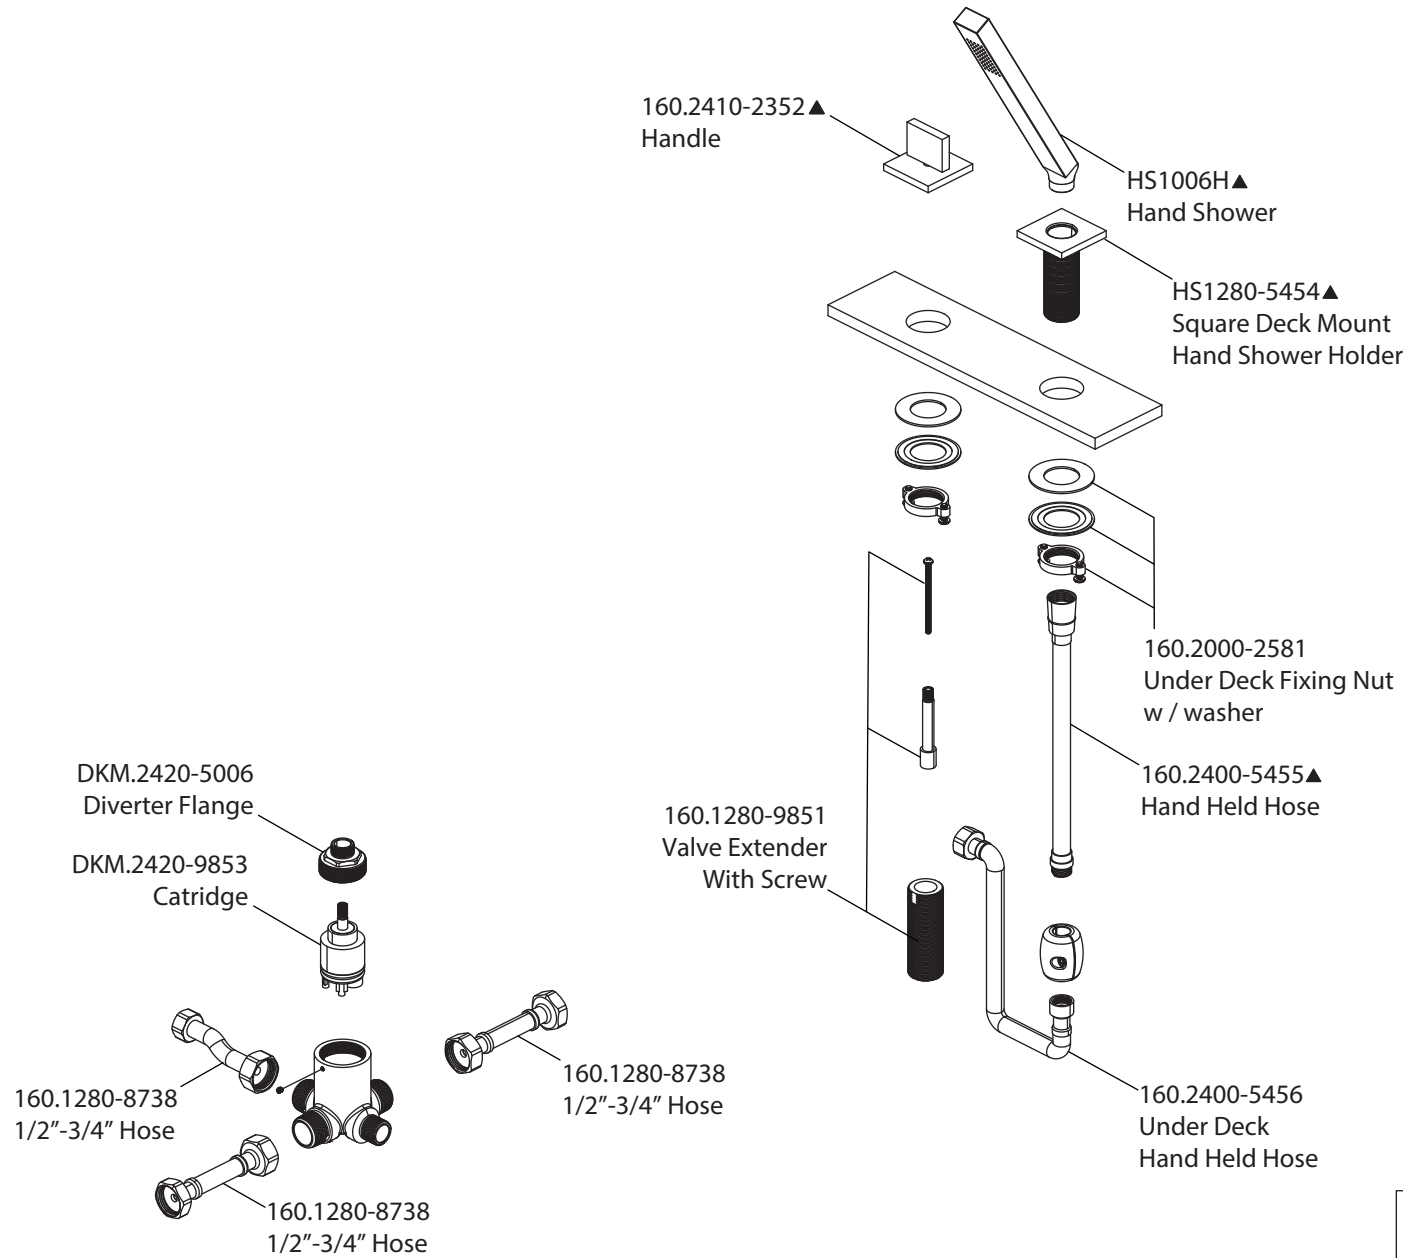

Product Parts Breakdown

Model No. 160.1280	Ver 2.56
 FLUSSO LUXURY PLUMBING FIXTURES	