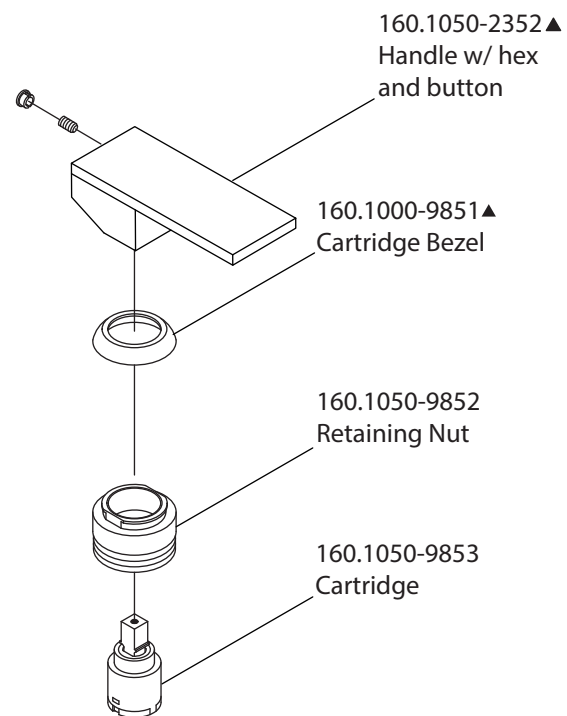

Product Parts Breakdown

▲ Specify Finish

Model No. 160.1050

Ver 2.53

FLUSSO
LUXURY PLUMBING FIXTURES