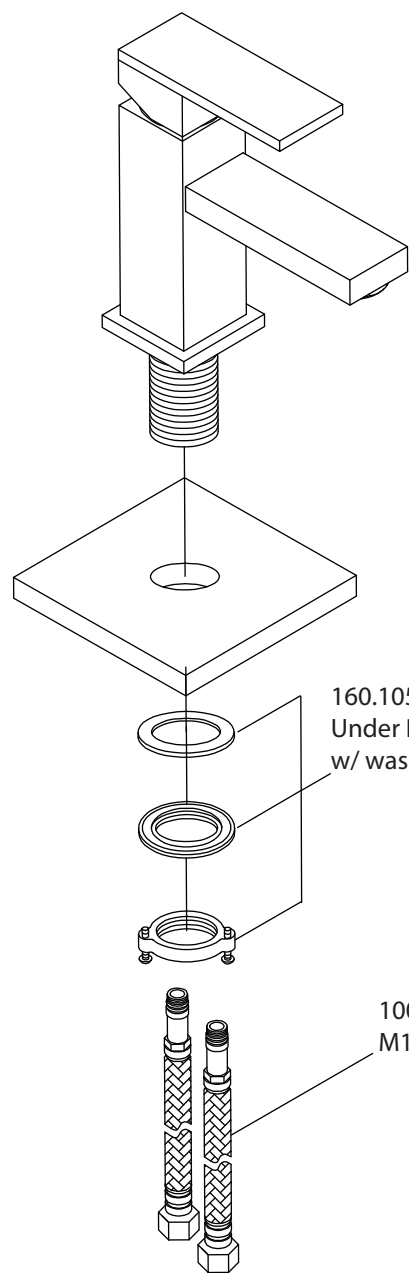

Product Parts Breakdown

▲ Specify Finish

Model No. 160.1050

Ver 2.53

FLUSSO
LUXURY PLUMBING FIXTURES