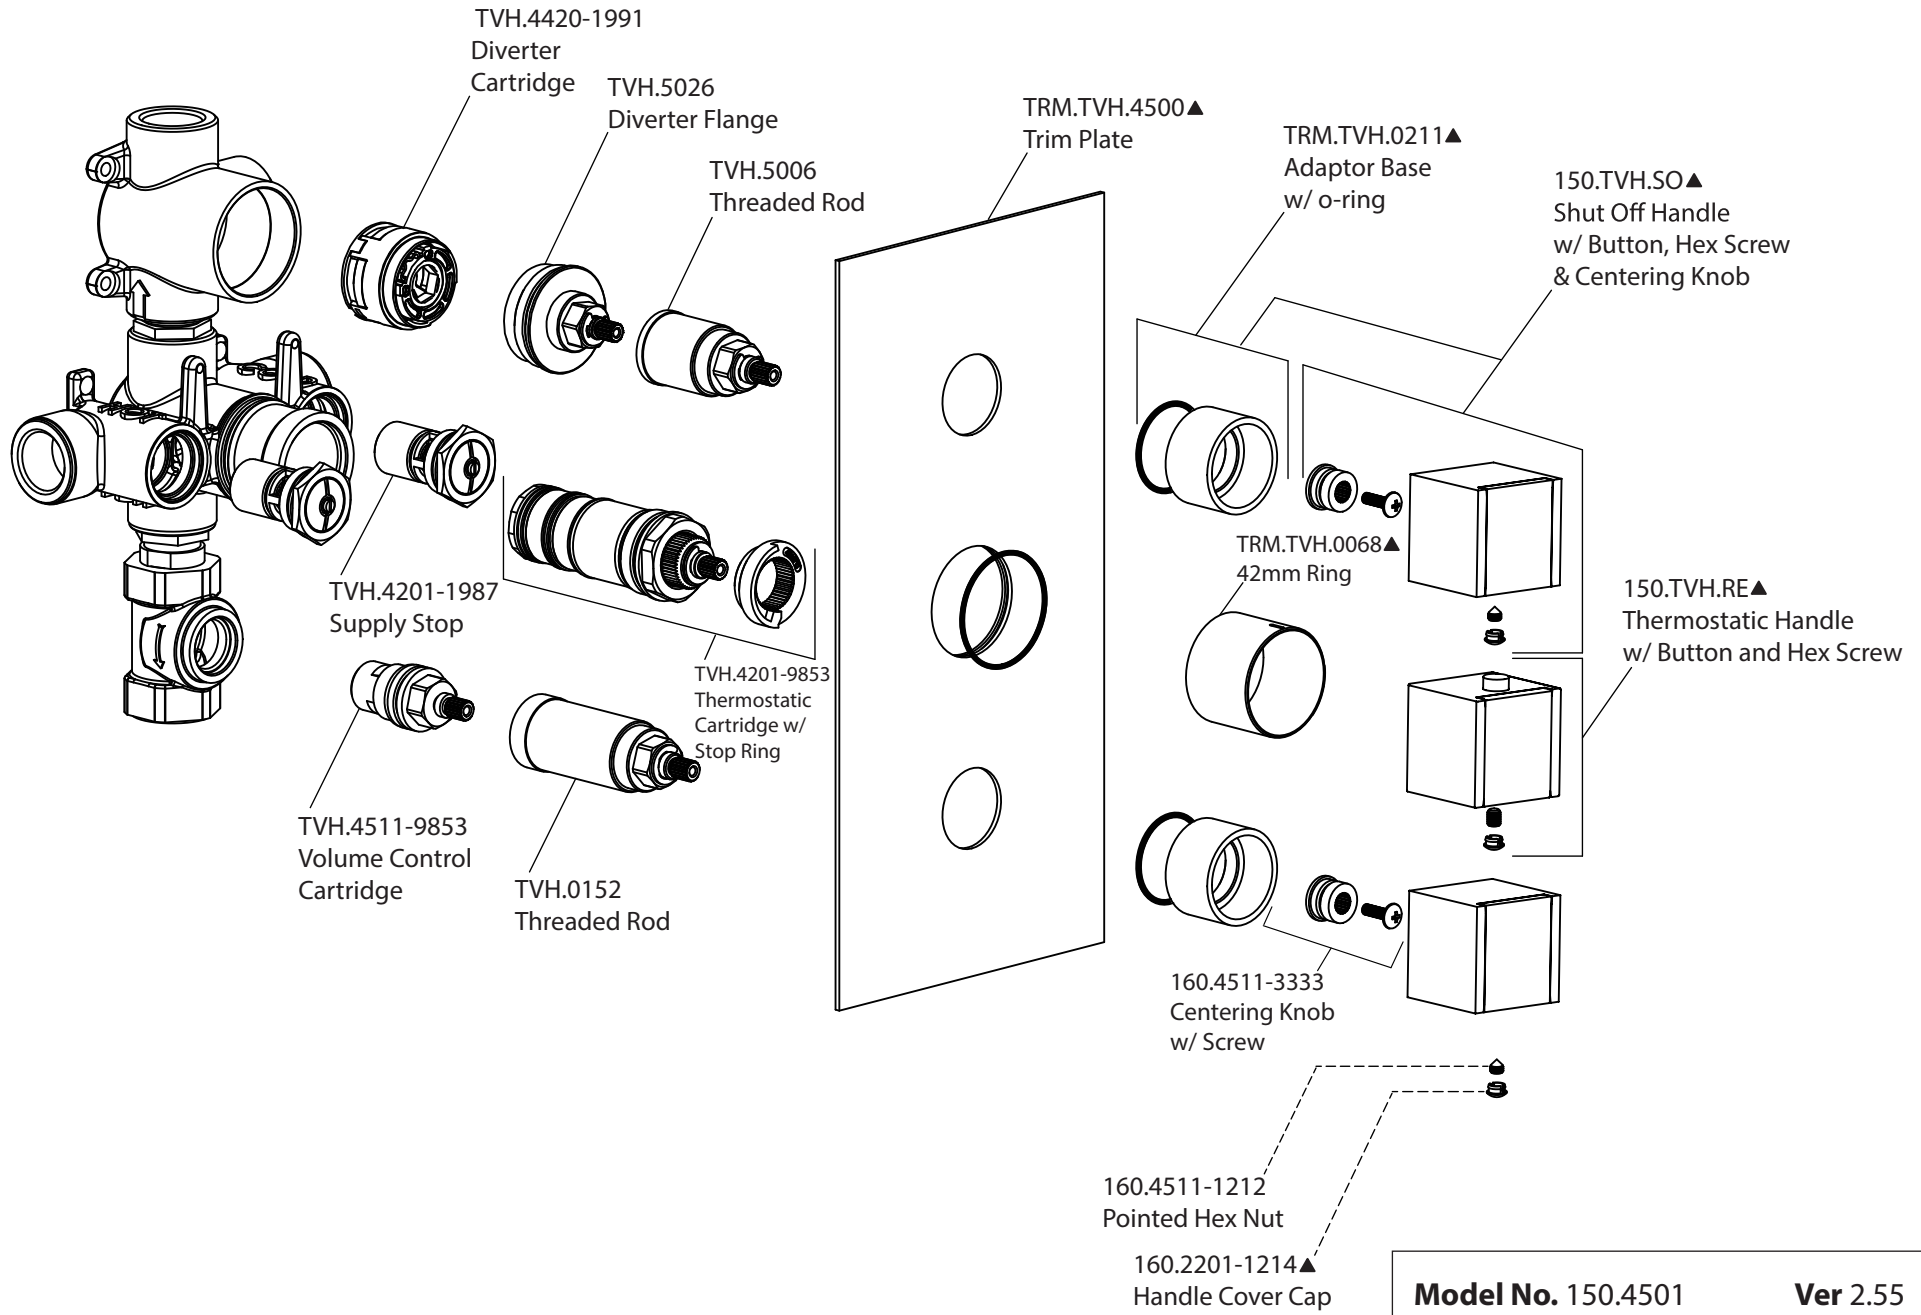

Product Parts Breakdown

Model No. 150.4501	Ver 2.55
 FLUSSO LUXURY PLUMBING FIXTURES	