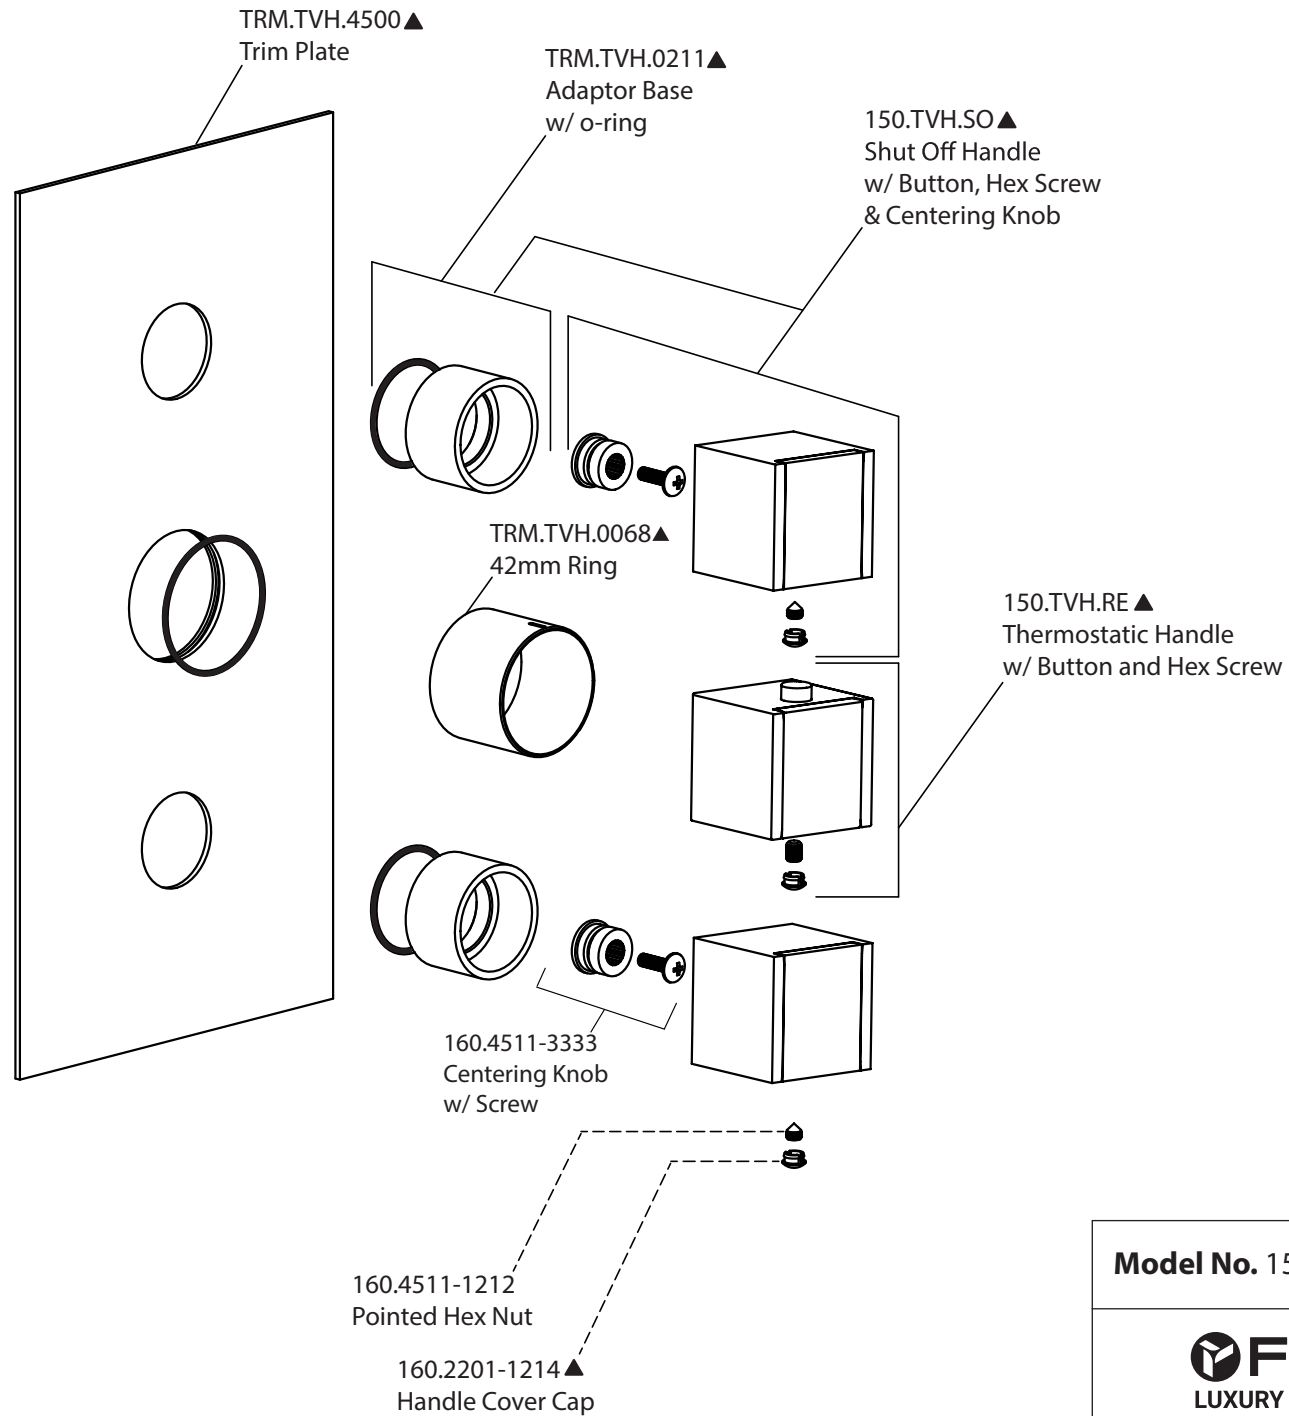

# Product Parts Breakdown

<b>Model No.</b> 150.4500T	<b>Ver</b> 2.54
 <b>FLUSSO</b> LUXURY PLUMBING FIXTURES	