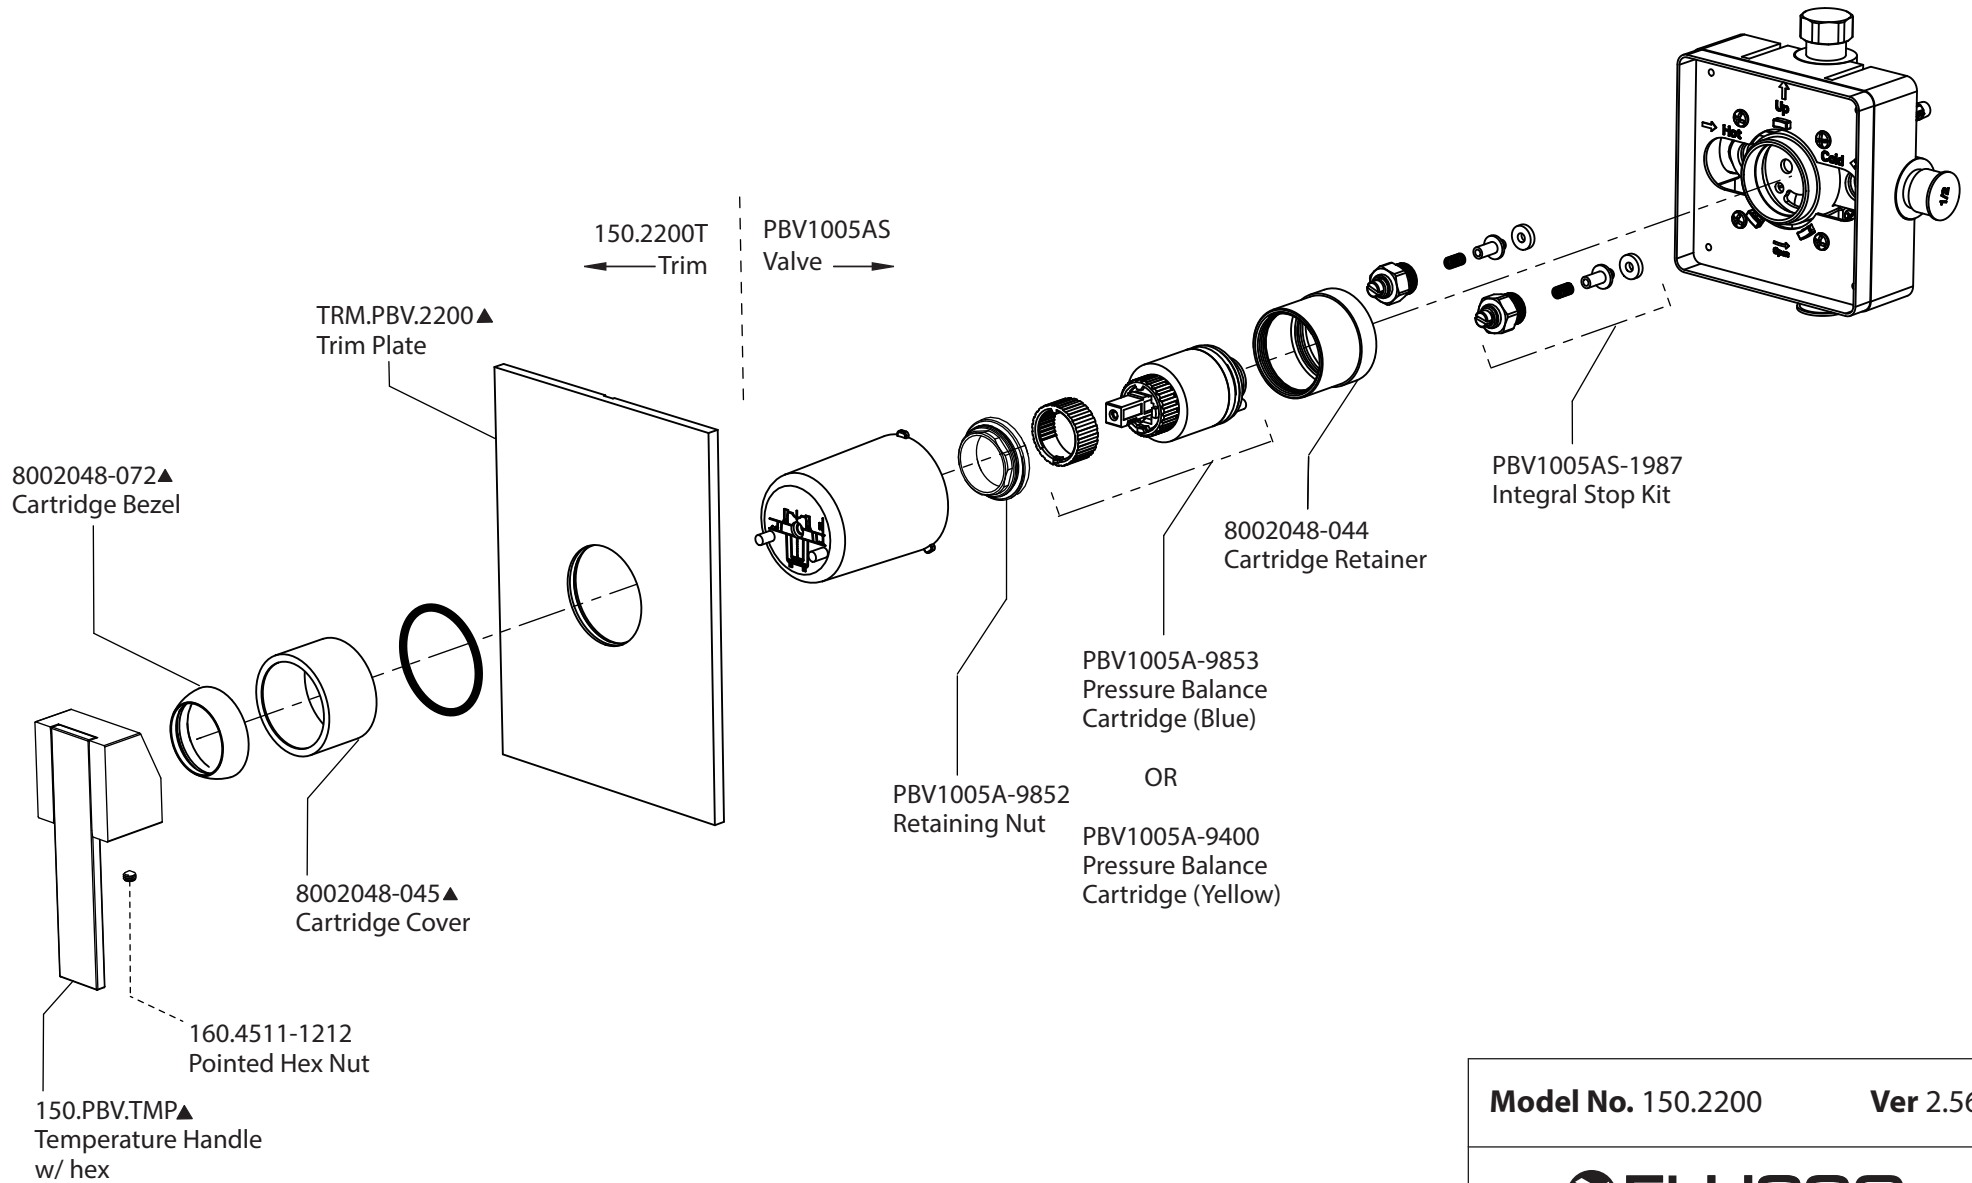

# Product Parts Breakdown

<b>Model No.</b> 150.2200	<b>Ver</b> 2.56
 <b>FLUSSO</b> LUXURY PLUMBING FIXTURES	