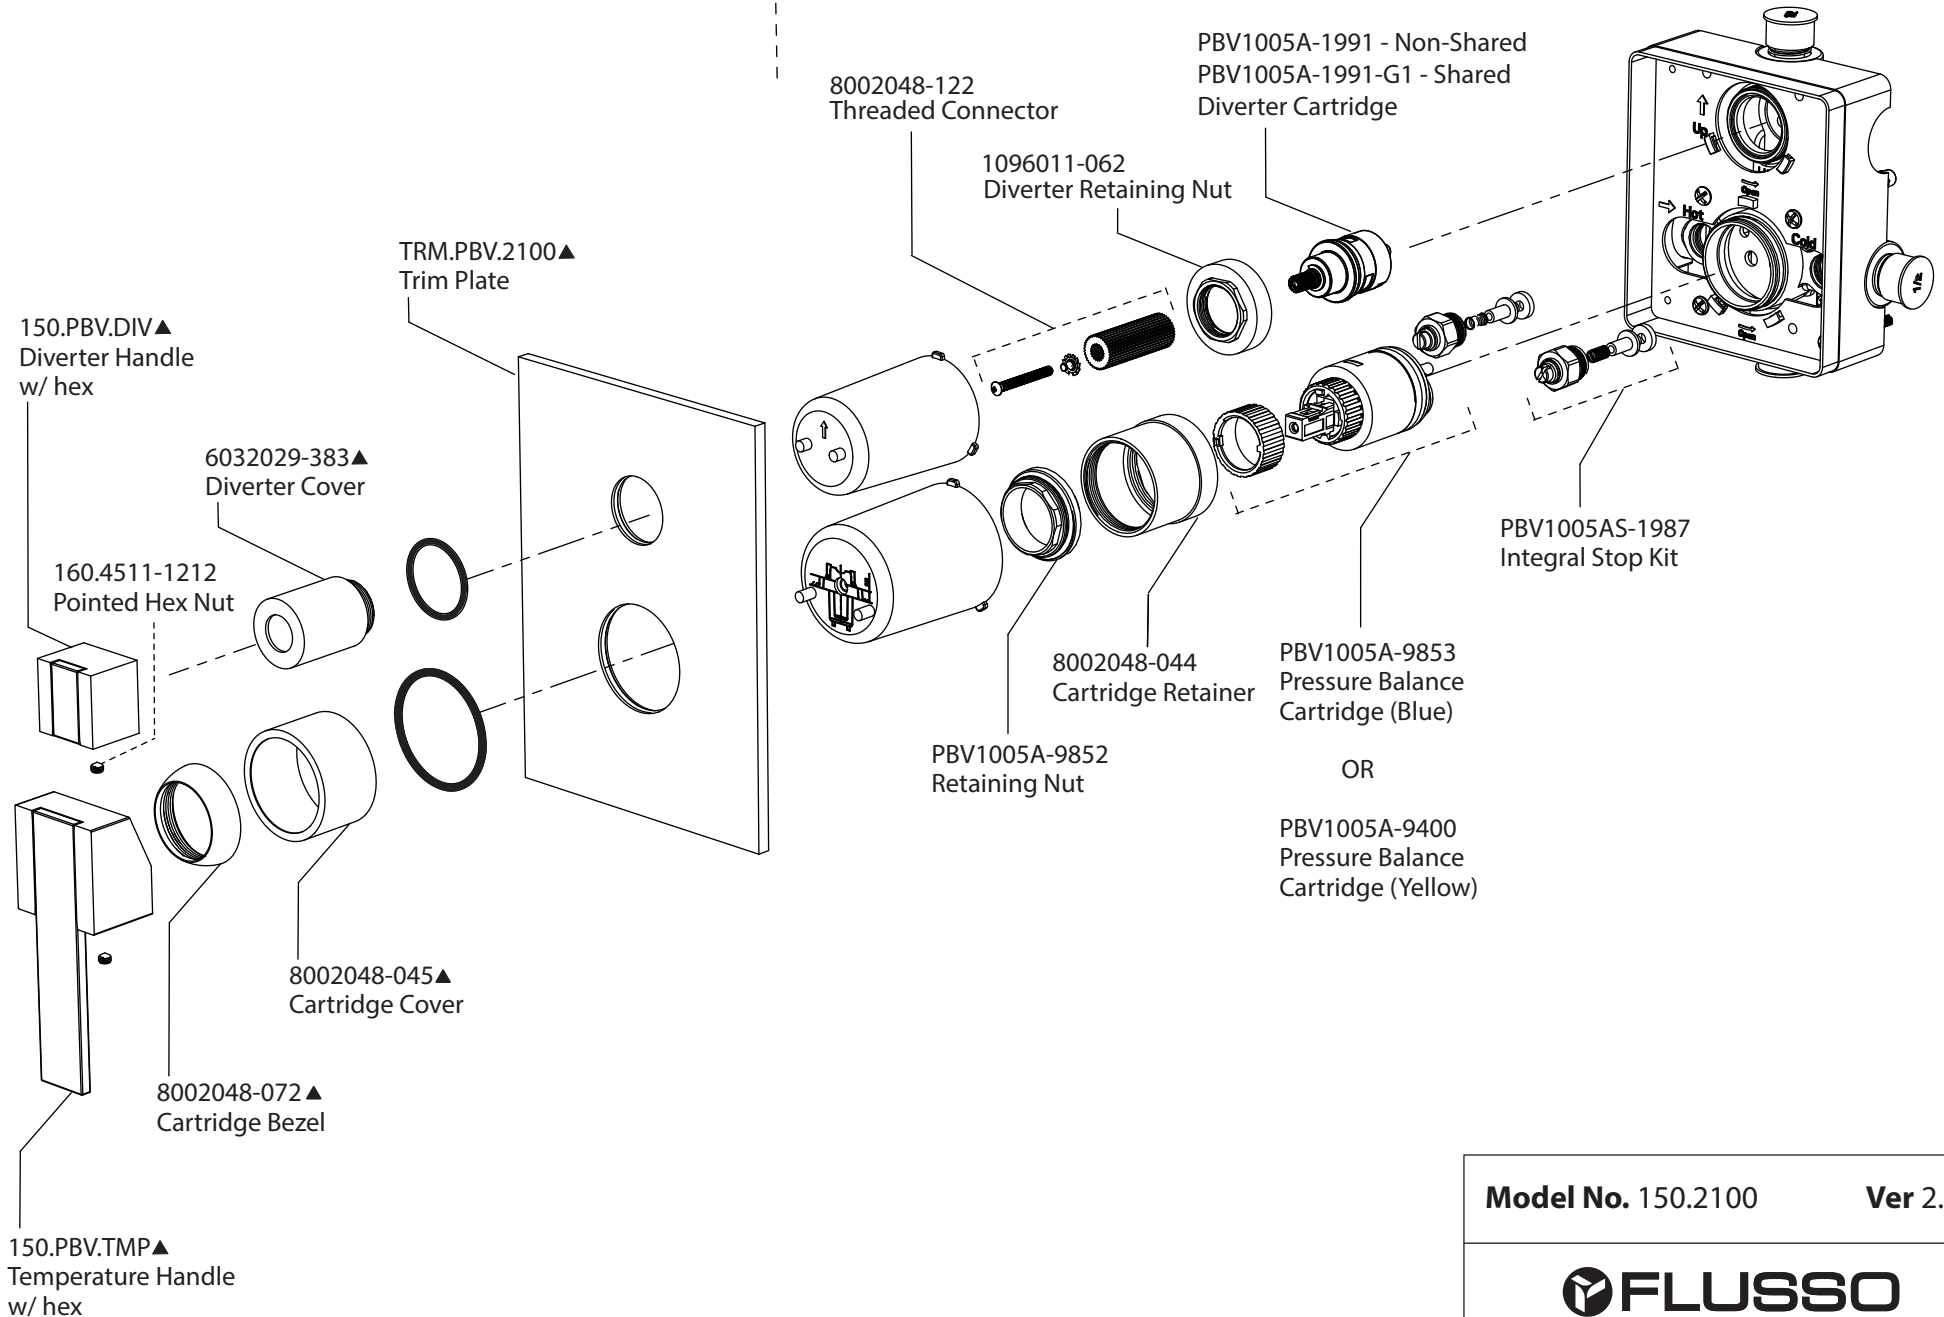

Product Parts Breakdown

▲ Specify Finish

150.2100T ← Trim → PBV1005A Valve →

Model No. 150.2100 **Ver 2.59**