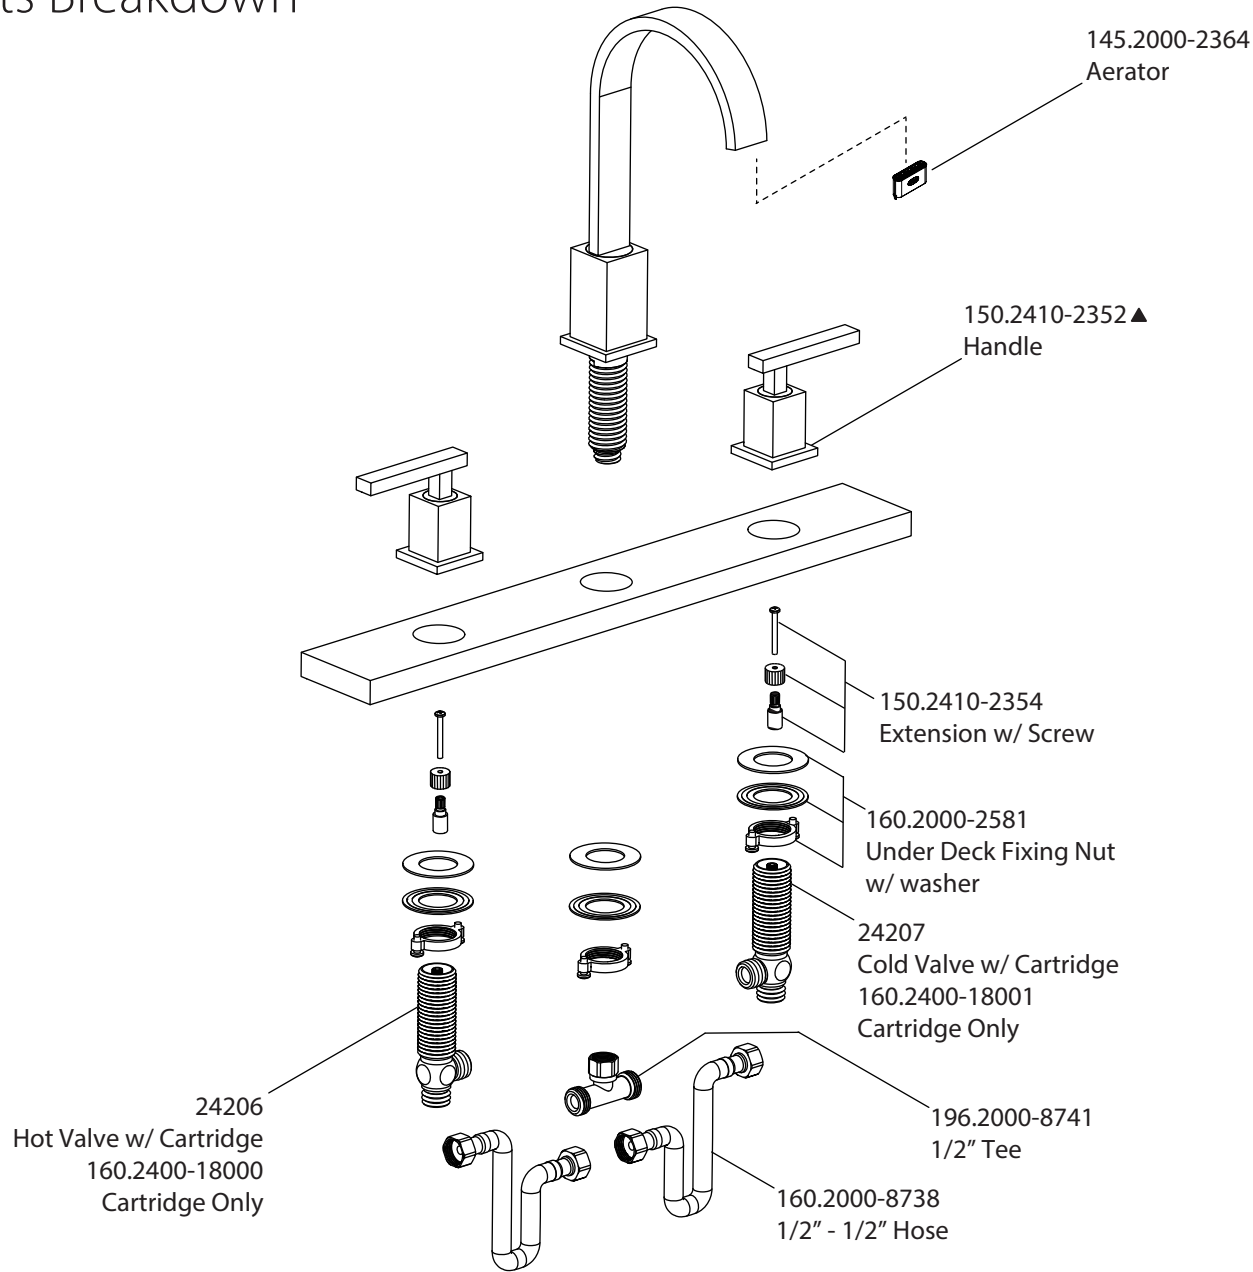

# Product Parts Breakdown

Model No. 150.2000

Ver 2.56

**FLUSSO**  
LUXURY PLUMBING FIXTURES