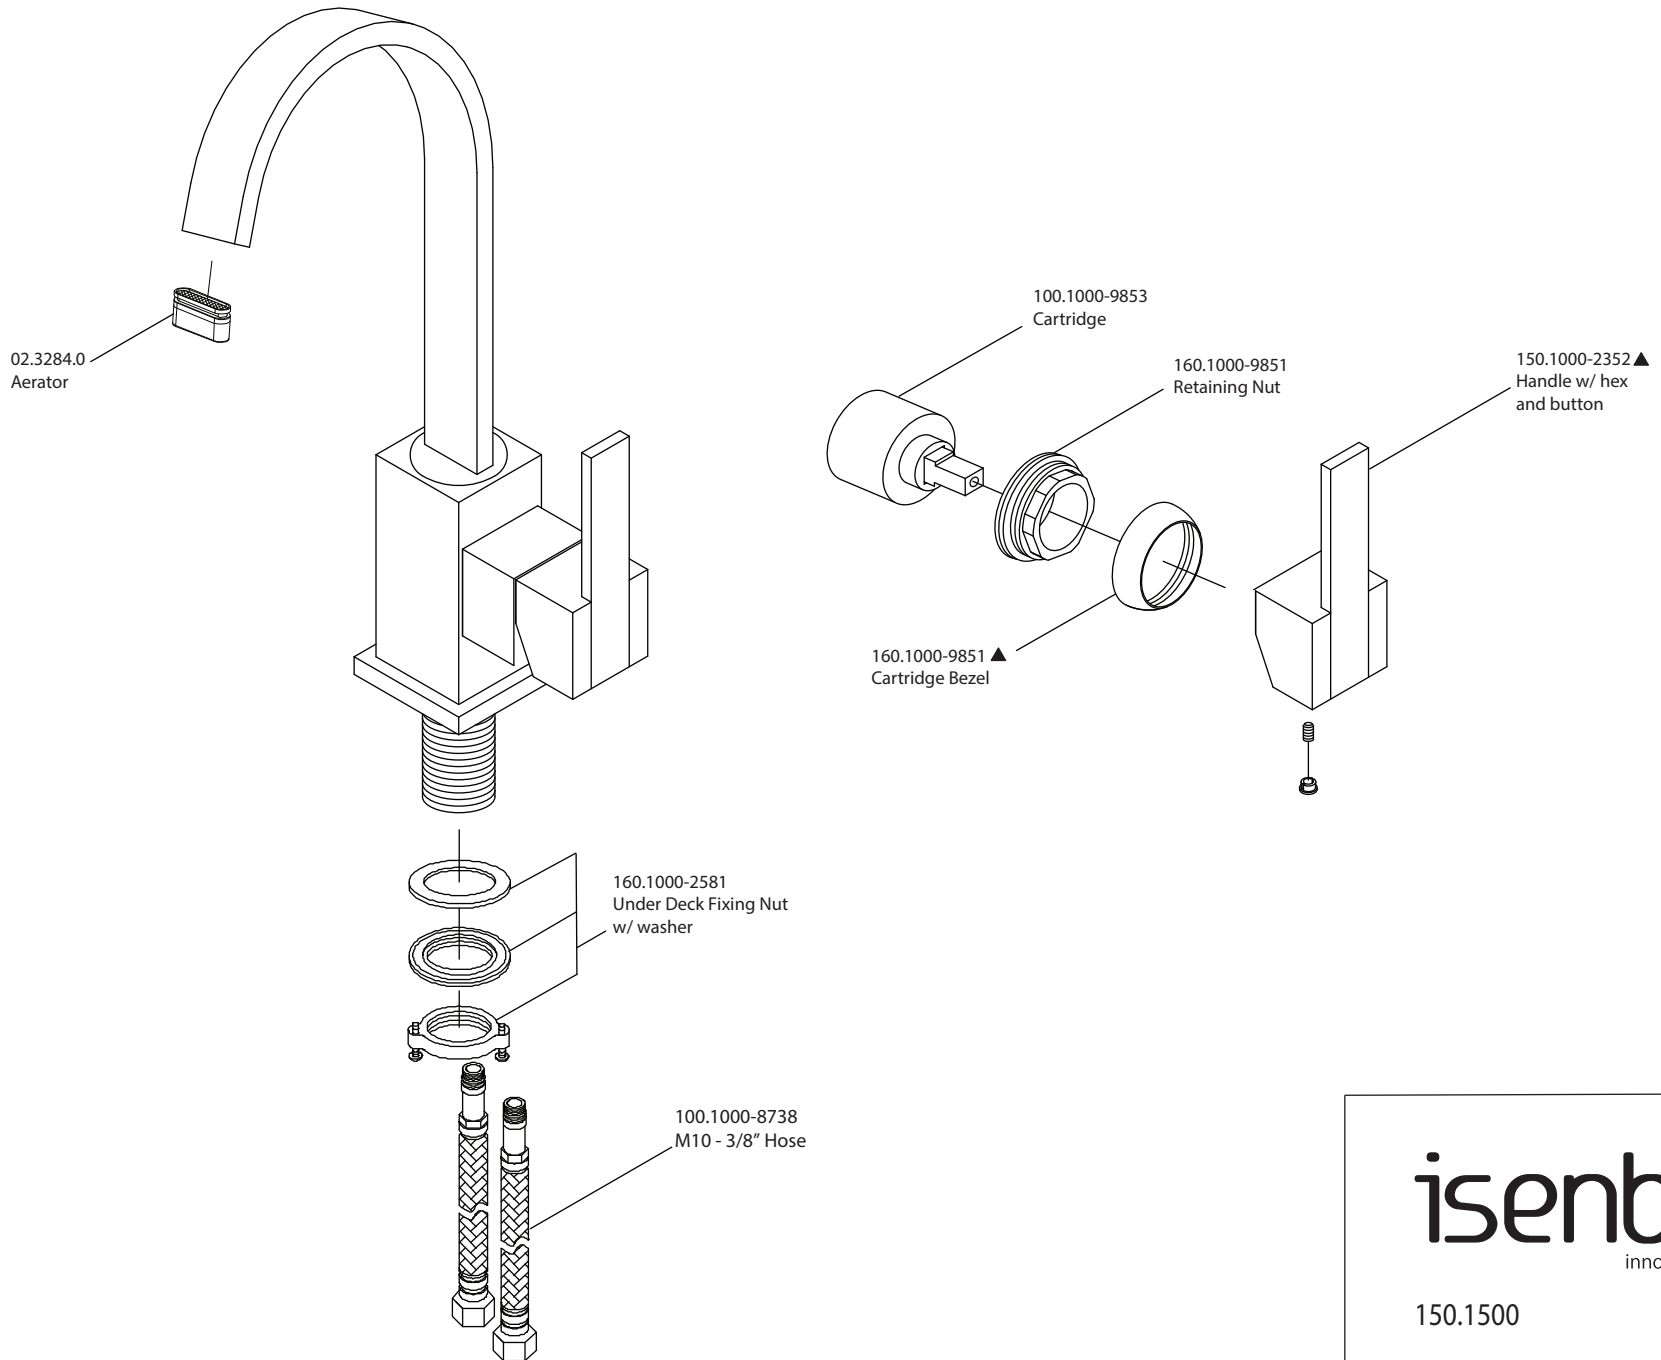

Product Parts Breakdown

isenberg
innovation+design

150.1500