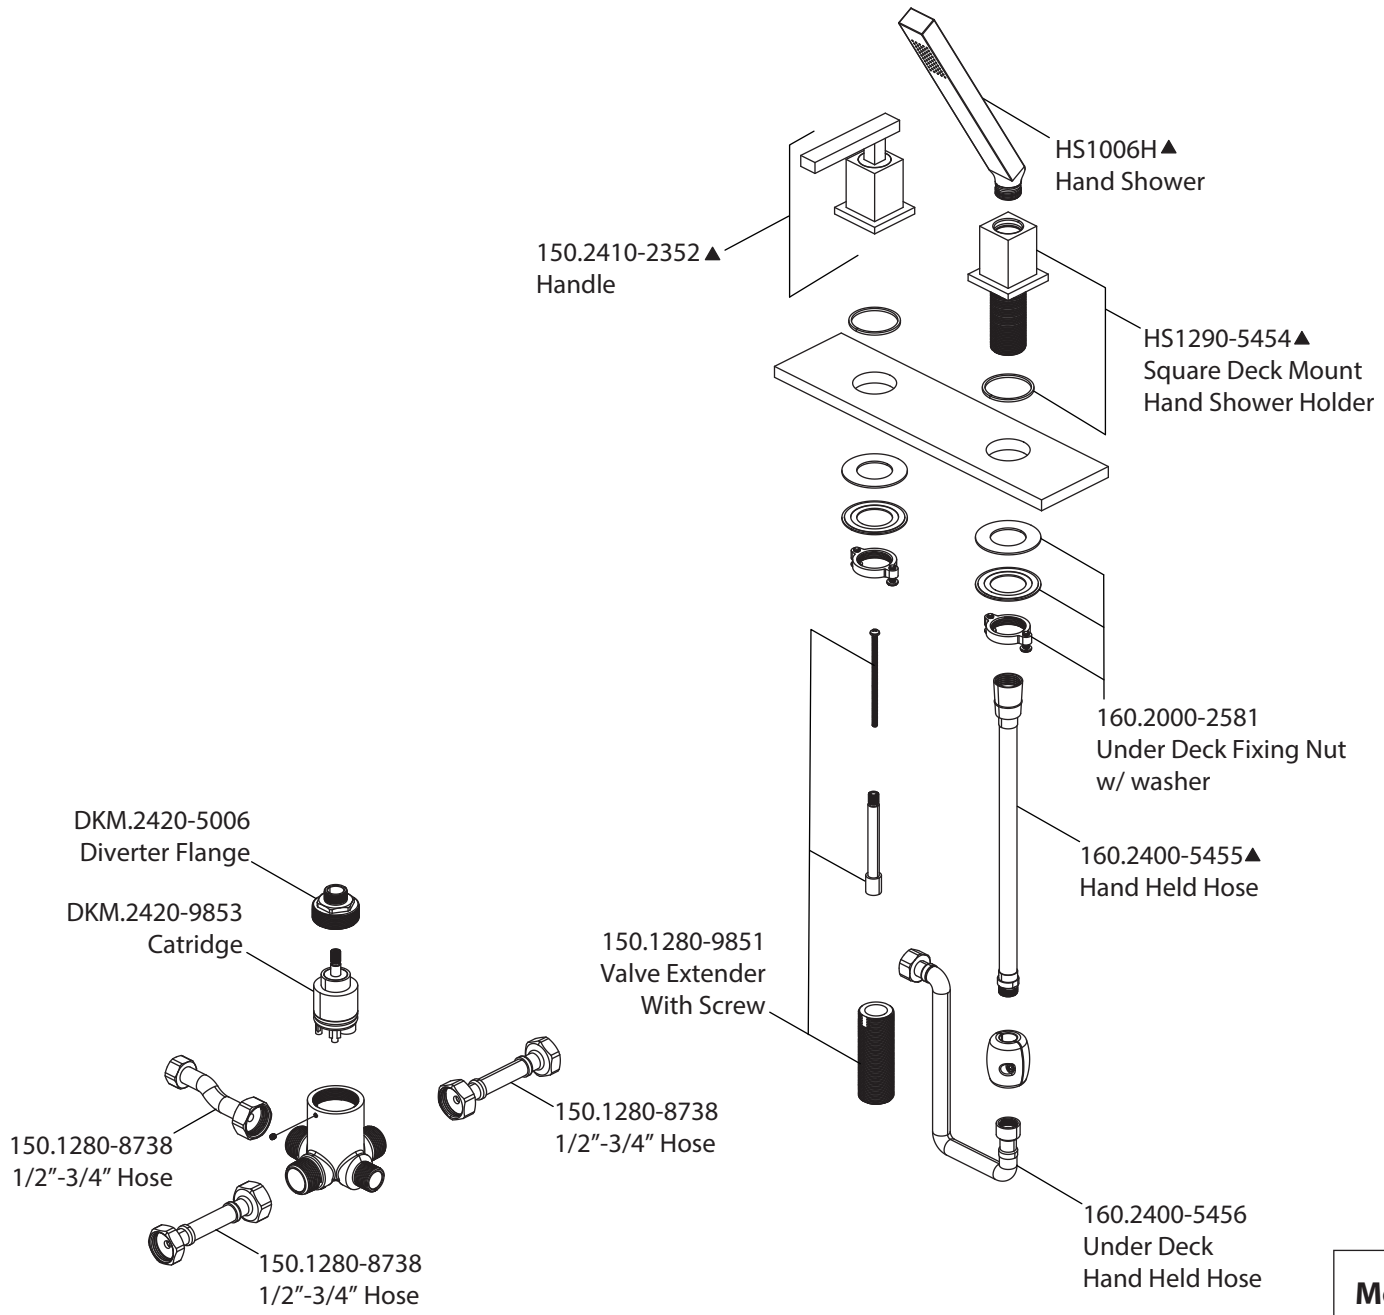

# Product Parts Breakdown

<b>Model No.</b> 150.1280	<b>Ver</b> 2.56
 <b>FLUSSO</b> LUXURY PLUMBING FIXTURES	