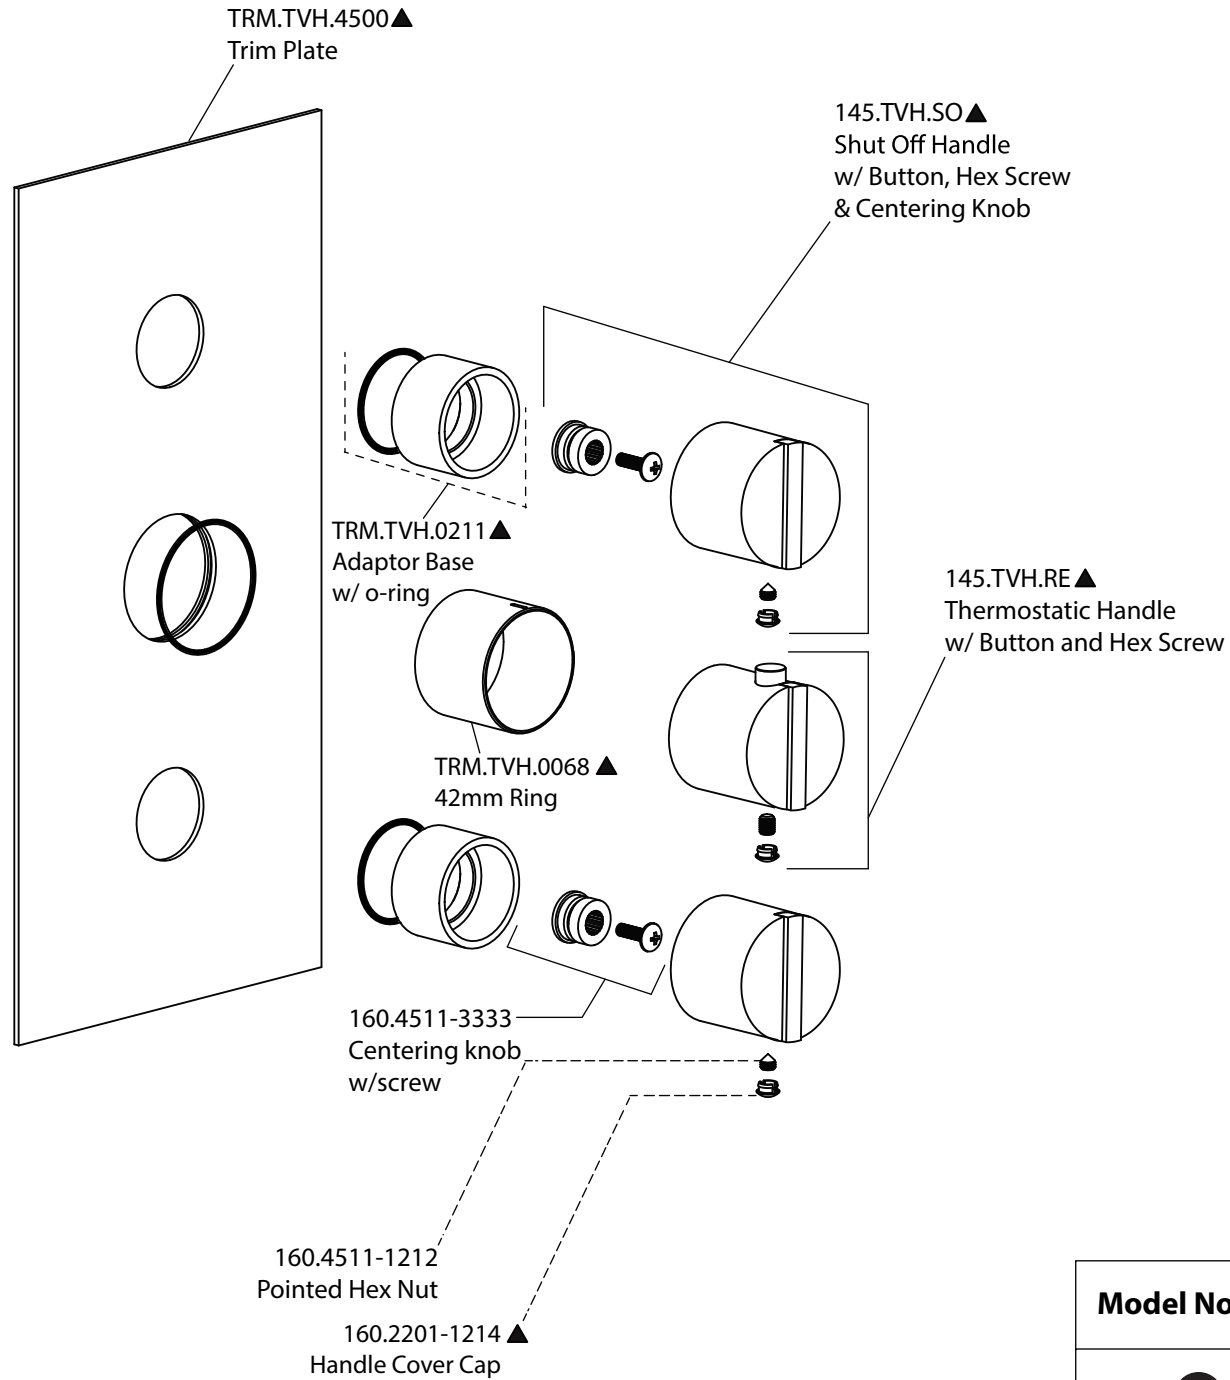

# Product Parts Breakdown

**Model No. 145.4500T**      **Ver 2.56**

**FLUSSO**  
LUXURY PLUMBING FIXTURES