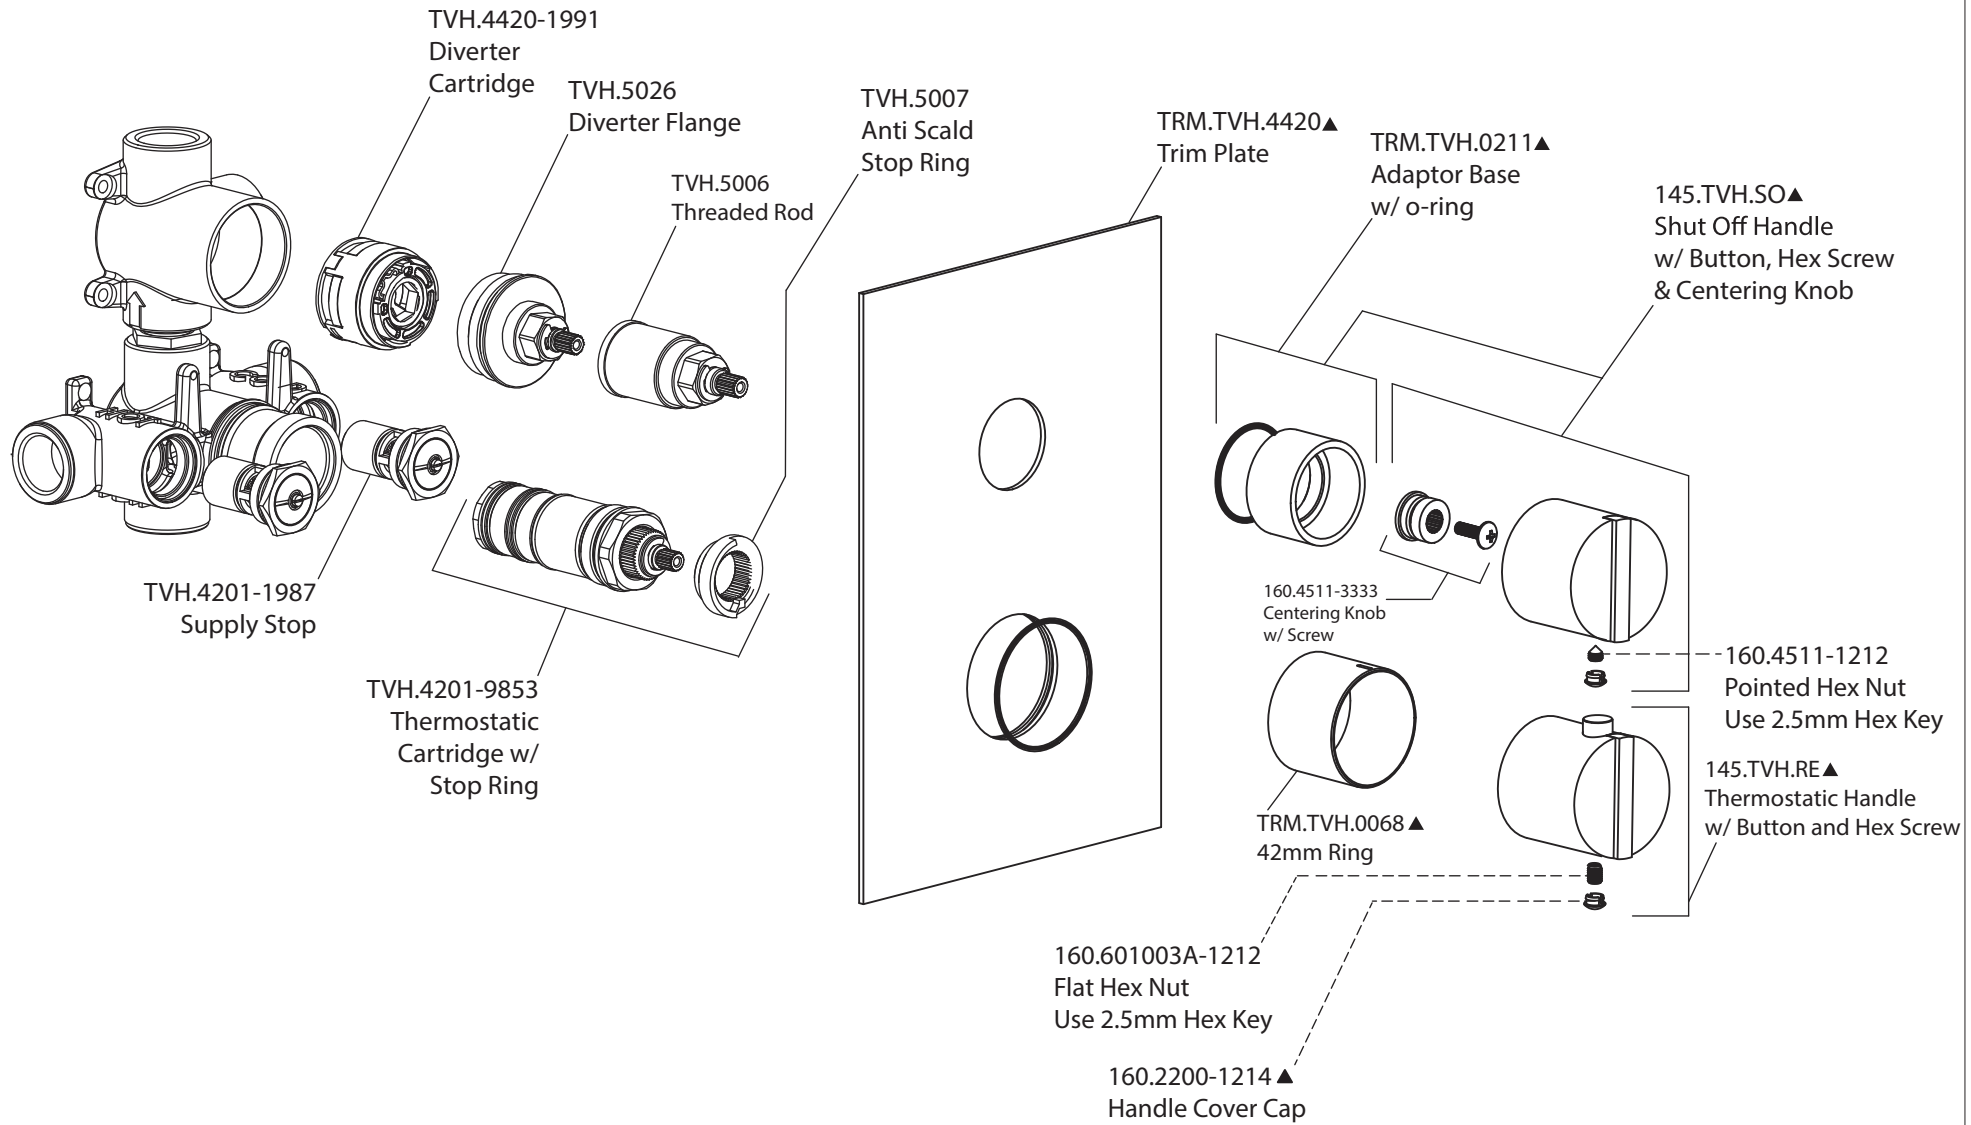

Product Parts Breakdown Using TVH.4420F Valve

Model No. 145.4420 **Ver** 2.55

Product Parts Breakdown Using TVH.4420 Valve

Model No. 145.4420	Ver 2.54
 FLUSSO LUXURY PLUMBING FIXTURES	