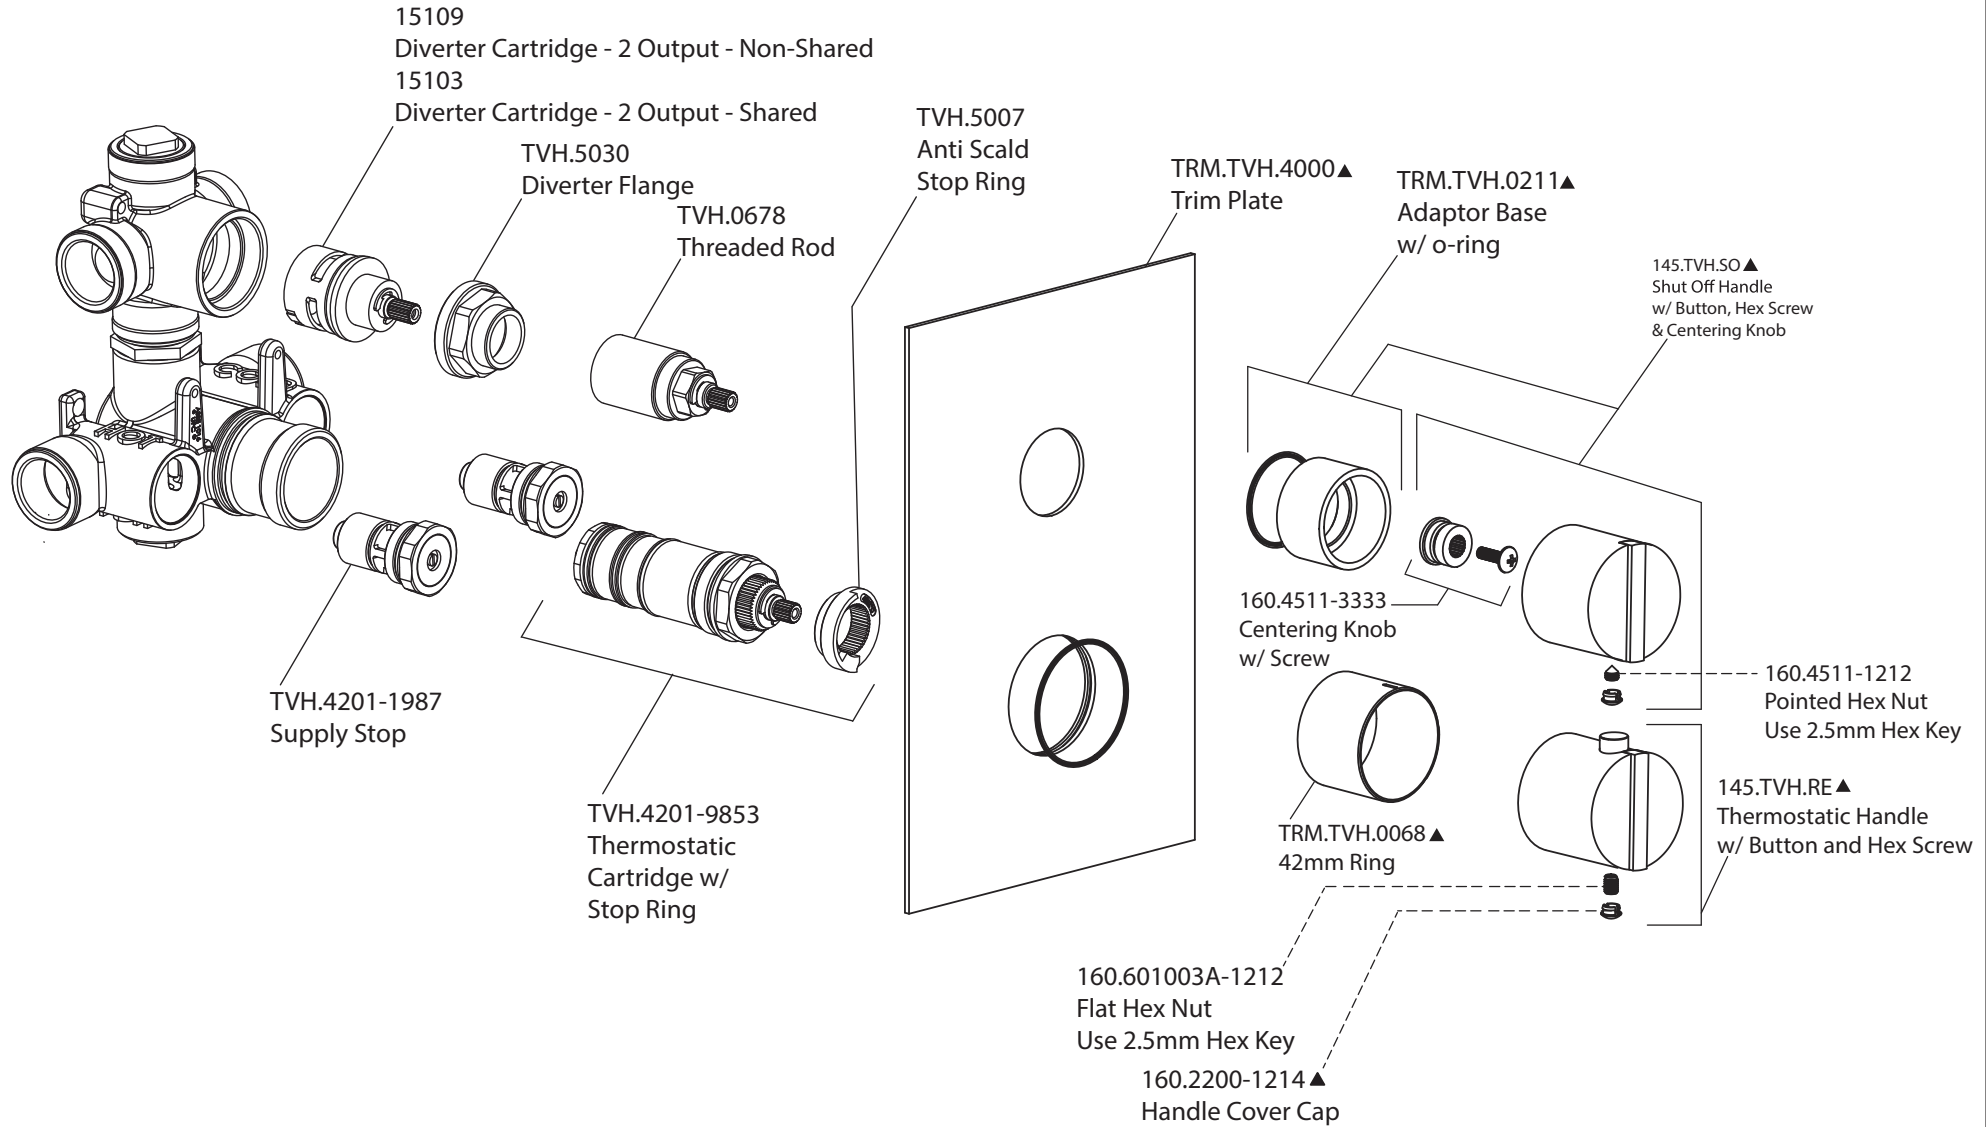

Product Parts Breakdown Using TVH.4420F Valve

Model No. 145.4420 **Ver** 2.55

Product Parts Breakdown Using TVH.4420 Valve

Model No. 145.4420	Ver 2.54
 FLUSSO LUXURY PLUMBING FIXTURES	