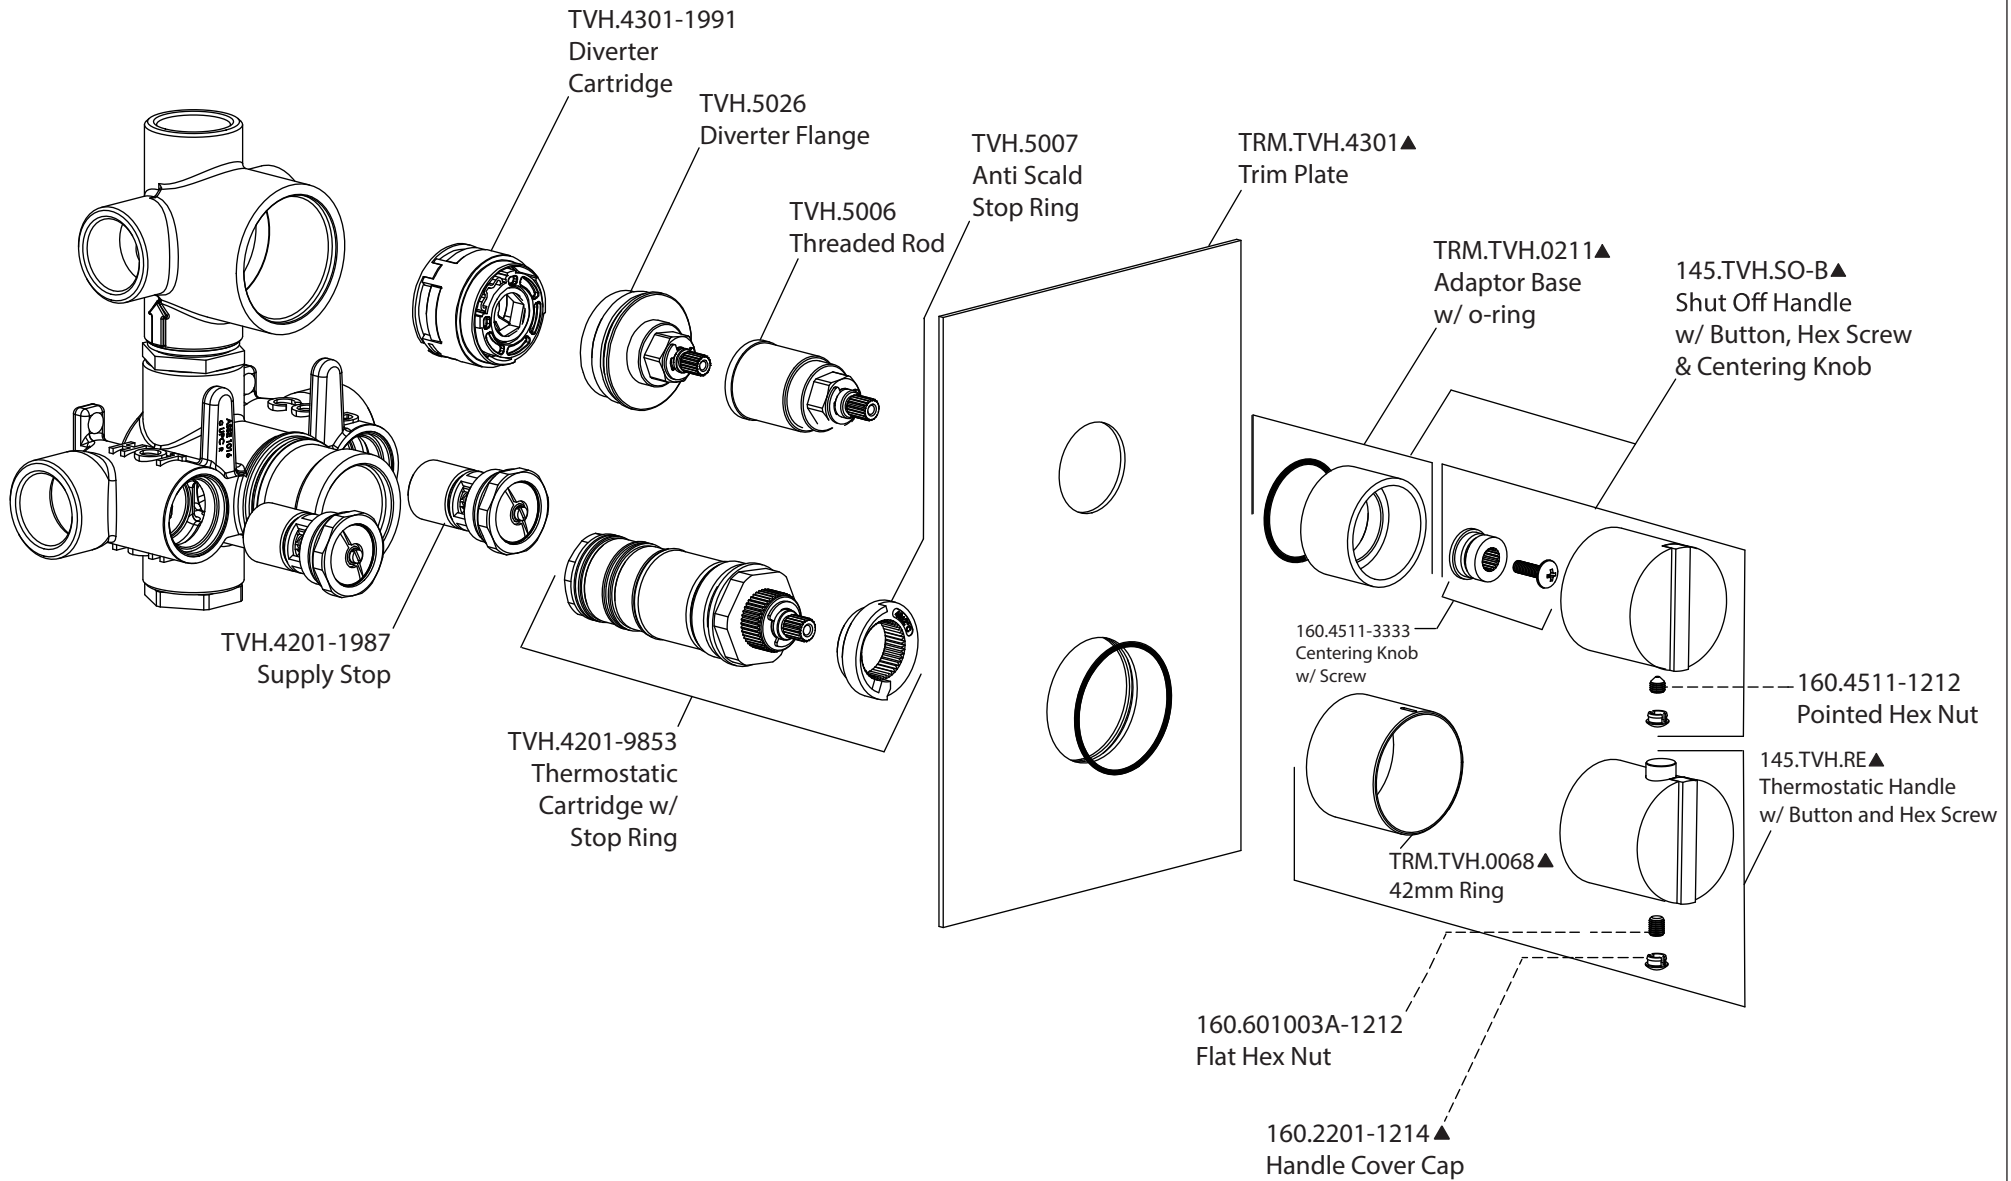

Product Parts Breakdown

Using TVH.4301F Valve

Model No. 145.4301

Ver 2.59

Product Parts Breakdown Using TVH.4301 Valve

Model No. 145.4301

Ver 2.58