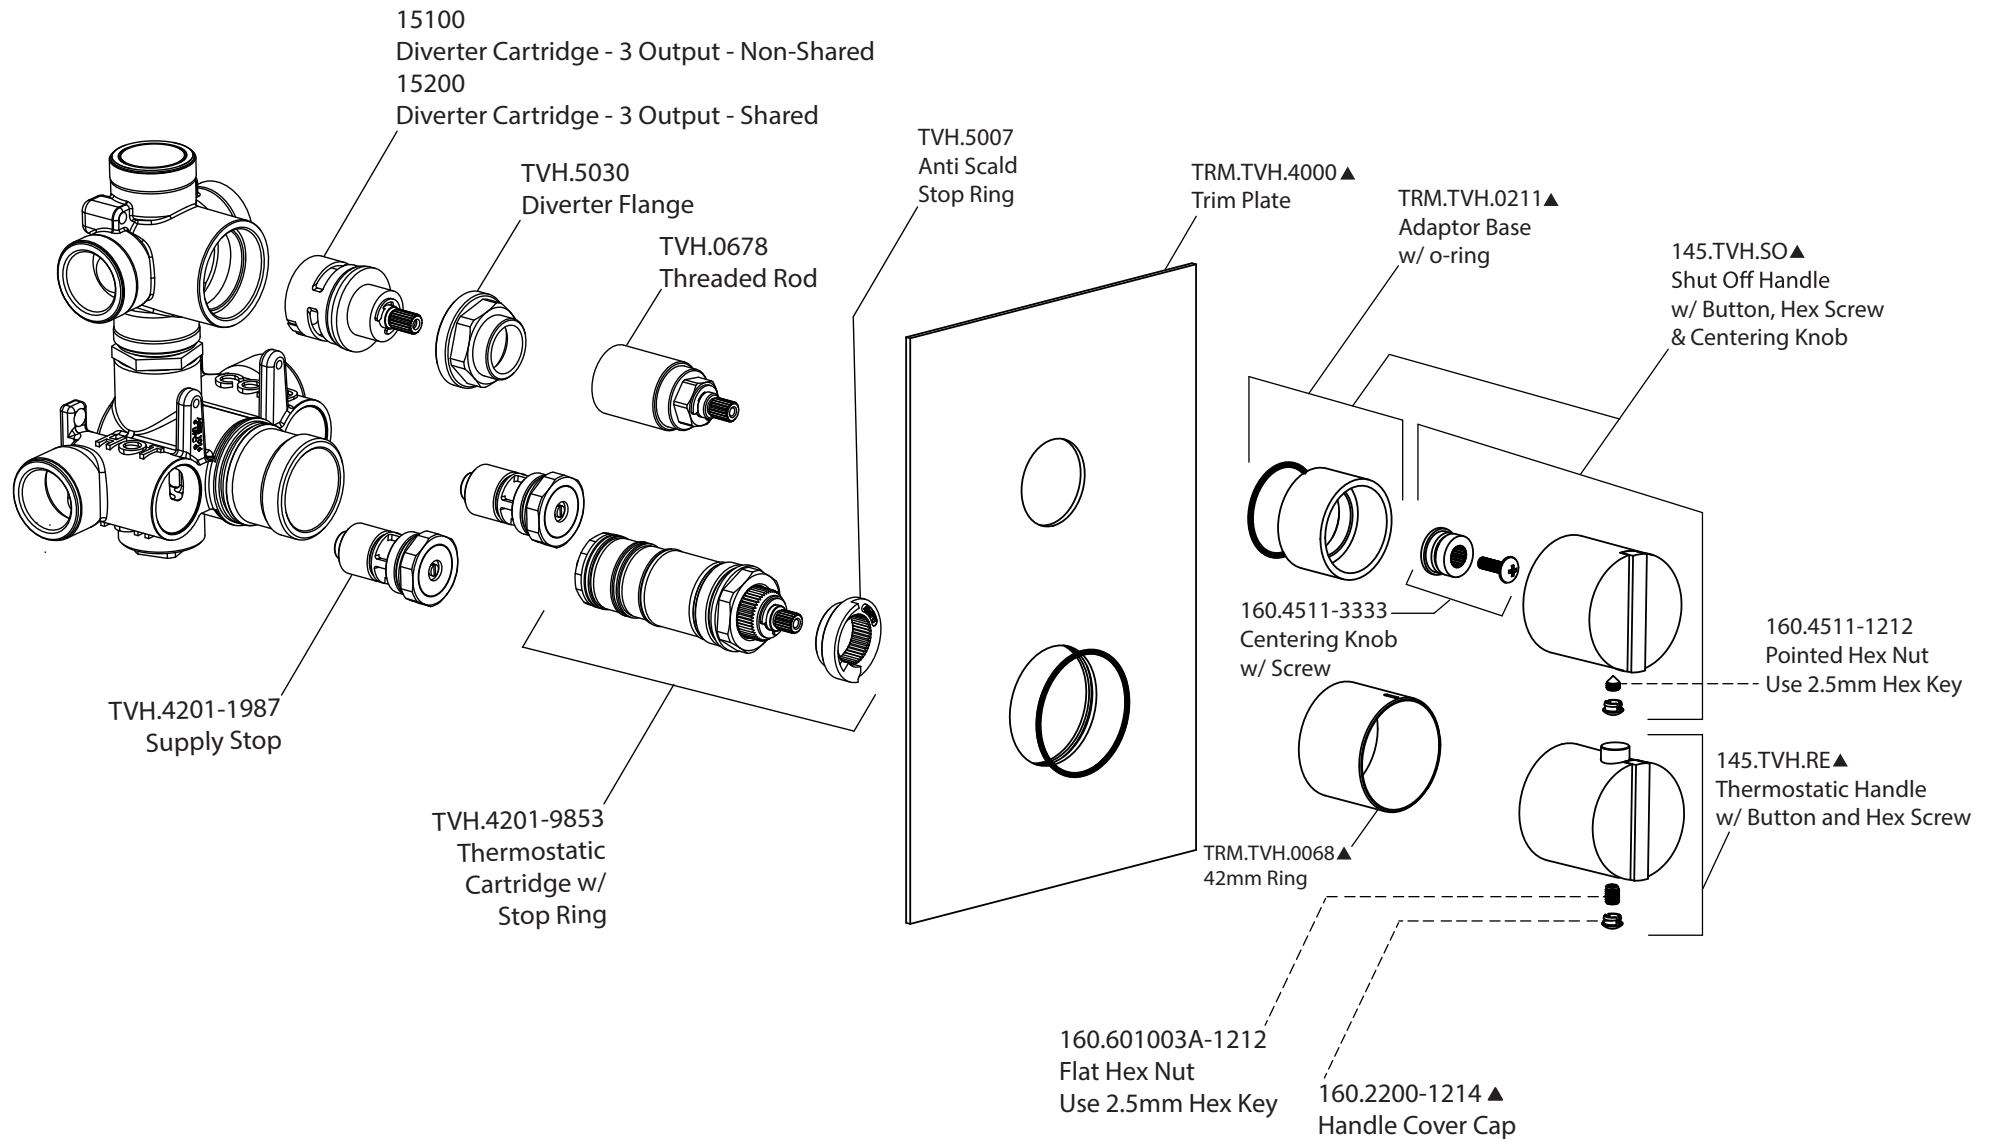

Product Parts Breakdown

Using TVH.4301F Valve

Model No. 145.4301

Ver 2.59

Product Parts Breakdown Using TVH.4301 Valve

Model No. 145.4301

Ver 2.58