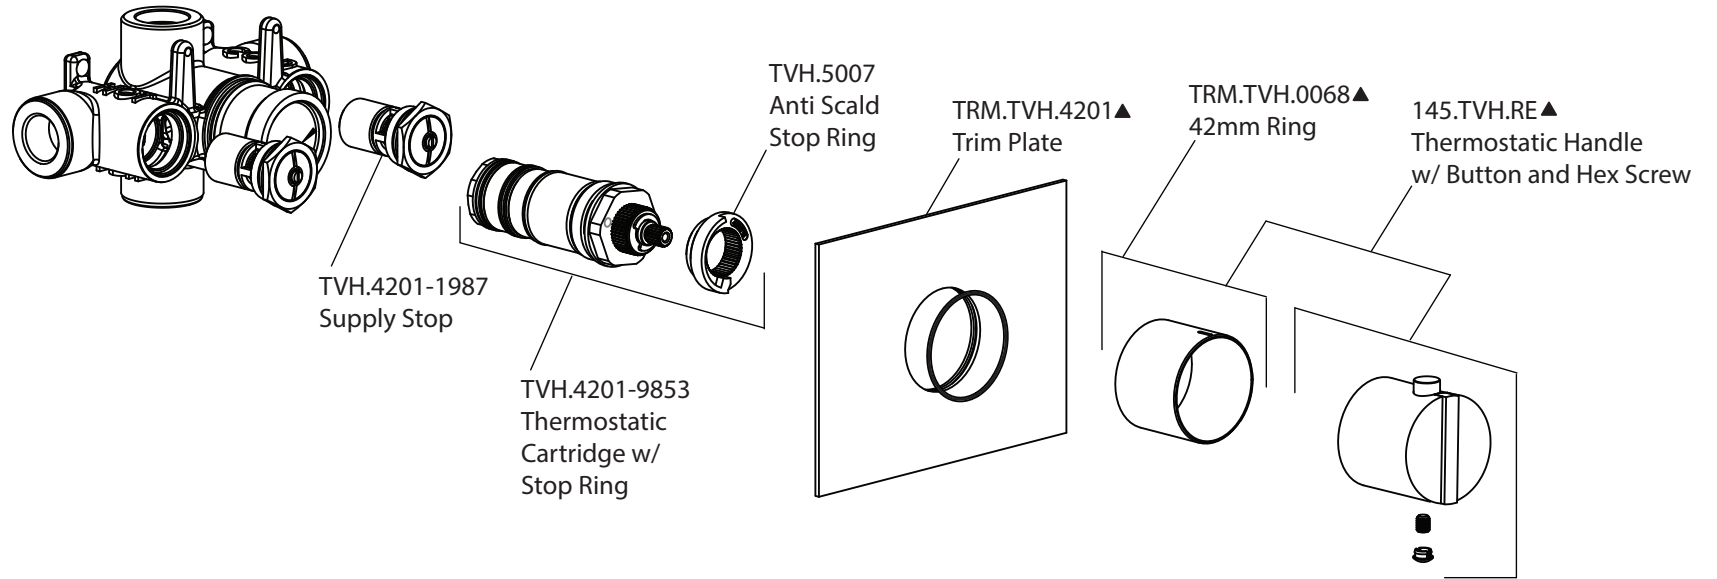

Product Parts Breakdown

Model No. 145.4201

Ver 2.53

isenberg[®] *by* **FLUSSO**
LUXURY PLUMBING FIXTURES