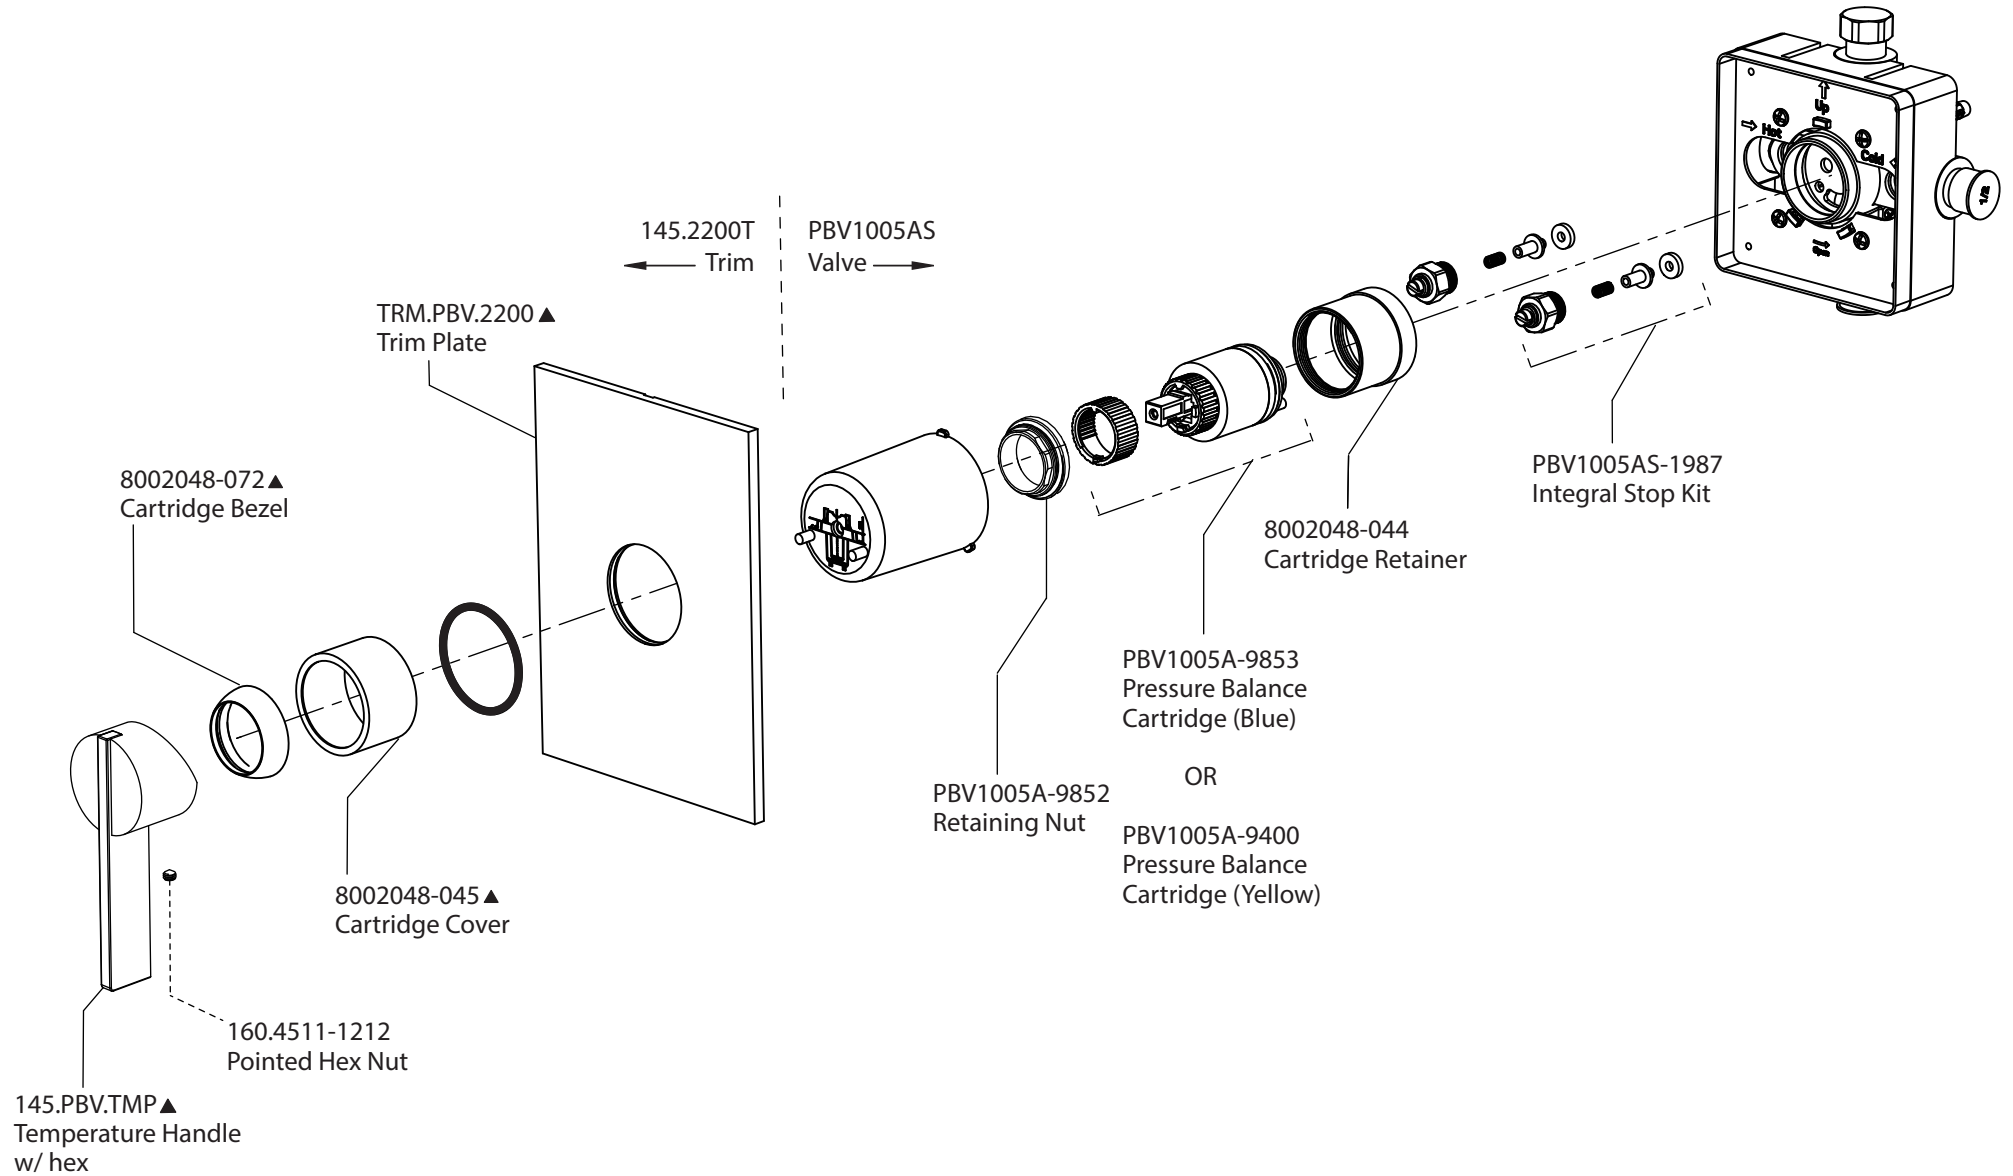

Product Parts Breakdown

Model No. 145.2200	Ver 2.54
 FLUSSO LUXURY PLUMBING FIXTURES	