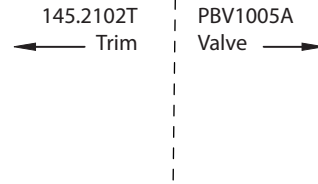

# Product Parts Breakdown

▲ Specify Finish

145.PBV.DIV ▲  
Diverter Handle  
w/ hex

TRM.PBV.2102 ▲  
Trim Plate

6032029-383 ▲  
Diverter Cover

160.4511-1212  
Pointed Hex Nut

8002048-045 ▲  
Cartridge Cover

8002048-072 ▲  
Cartridge Bezel

145.PBV.TMP ▲  
Temperature handle  
w/Hex

8002048-122  
Threaded Connector

PBV1005A-1991  
Diverter Cartridge

1096011-062  
Diverter Retaining Nut

PBV1005AS-1987  
Integral Stop Kit