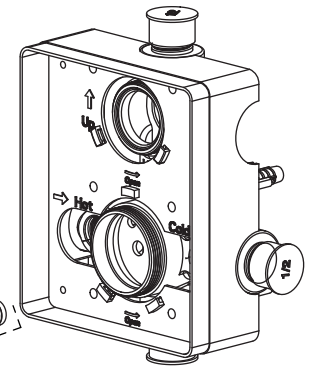

# Product Parts Breakdown

▲ Specify Finish

145.PBV.DIV ▲  
Diverter Handle  
w/ hex

TRM.PBV.2102 ▲  
Trim Plate

6032029-383 ▲  
Diverter Cover

160.4511-1212  
Pointed Hex Nut

8002048-045 ▲  
Cartridge Cover

8002048-072 ▲  
Cartridge Bezel

145.PBV.TMP ▲  
Temperature handle  
w/Hex

8002048-122  
Threaded Connector

PBV1005A-1991  
Diverter Cartridge

1096011-062  
Diverter Retaining Nut

PBV1005AS-1987  
Integral Stop Kit

8002048-044  
Cartridge Retainer

PBV1005A-9853  
Pressure Balance  
Cartridge (Blue)

PBV1005A-9852  
Retaining Nut

OR

PBV1005A-9400  
Pressure Balance  
Cartridge (Yellow)

Model No. 145.2102

Ver 2.56

**FLUSSO**  
LUXURY PLUMBING FIXTURES