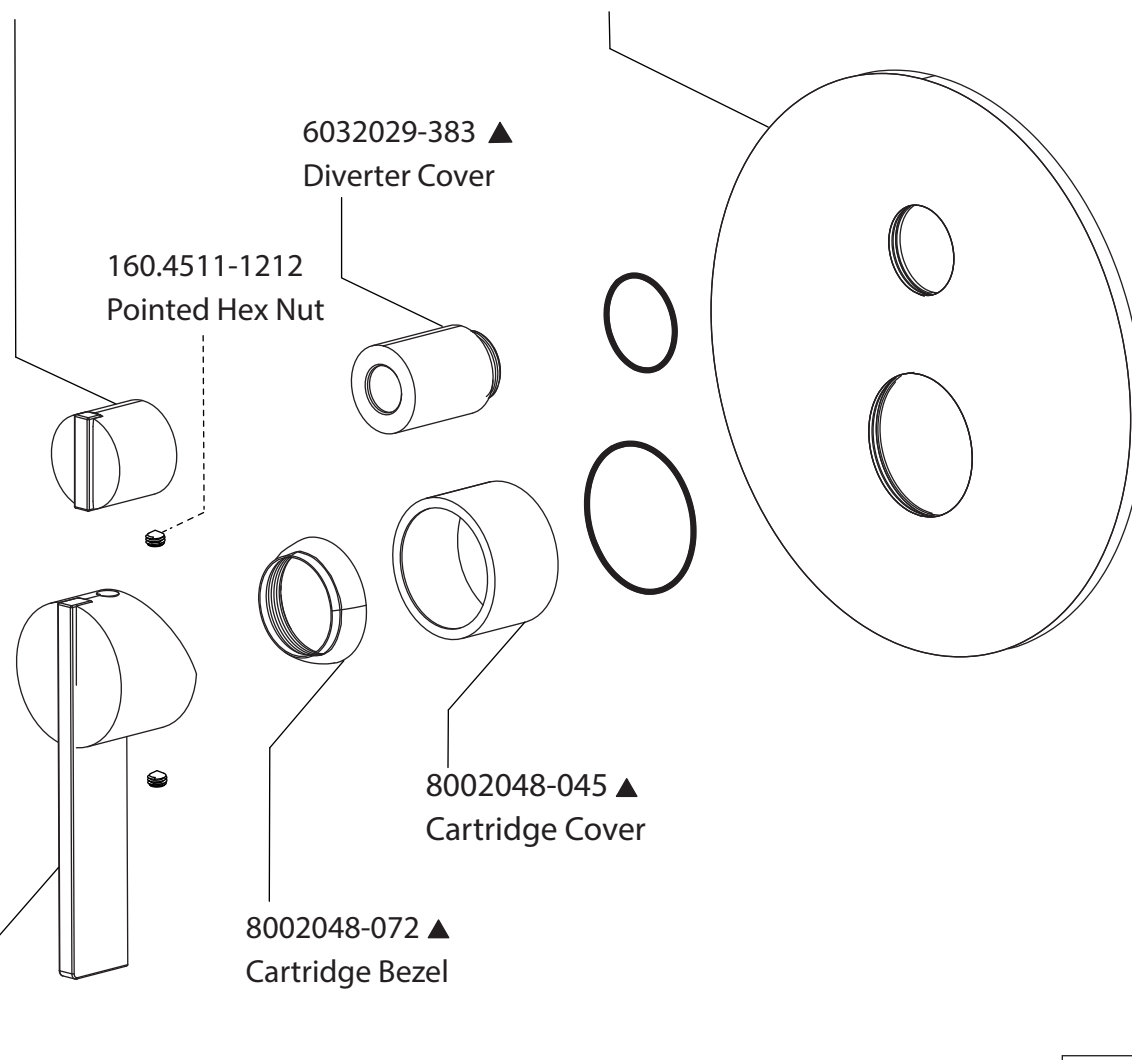

Product Parts Breakdown

▲ Specify Finish

145.PBV.DIV ▲
Diverter Handle
w/ hex

TRM.PBV.2102 ▲
Trim Plate

6032029-383 ▲
Diverter Cover

160.4511-1212
Pointed Hex Nut

8002048-045 ▲
Cartridge Cover

8002048-072 ▲
Cartridge Bezel

145.PBV.TMP ▲
Temperature handle
w/Hex

Model No. 145.2102T

Ver 2.53

FLUSSO
LUXURY PLUMBING FIXTURES