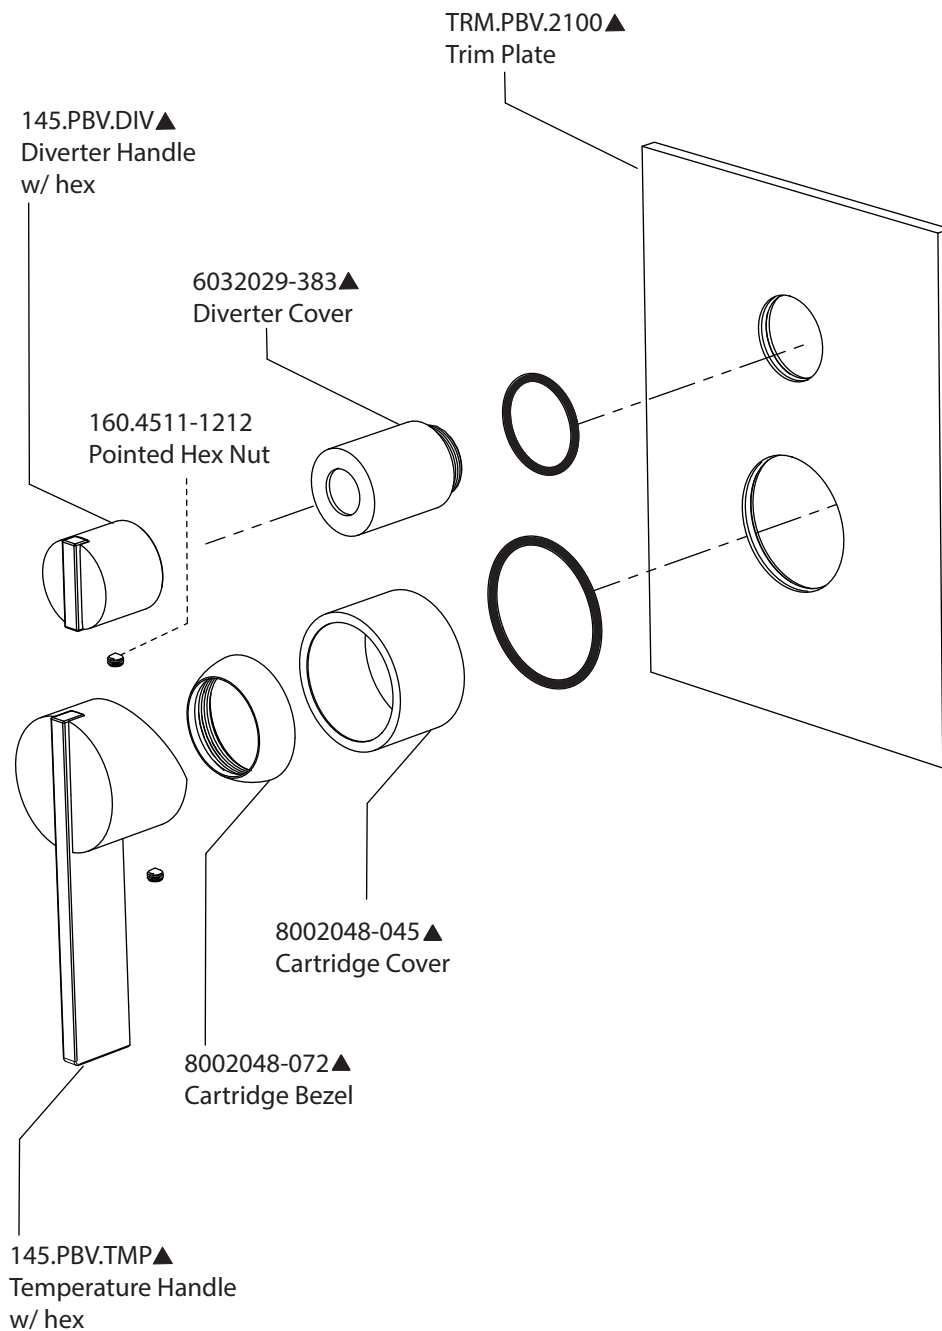

# Product Parts Breakdown

▲ Specify Finish

Model No. 145.2100T

Ver 2.54

 **FLUSSO**  
LUXURY PLUMBING FIXTURES