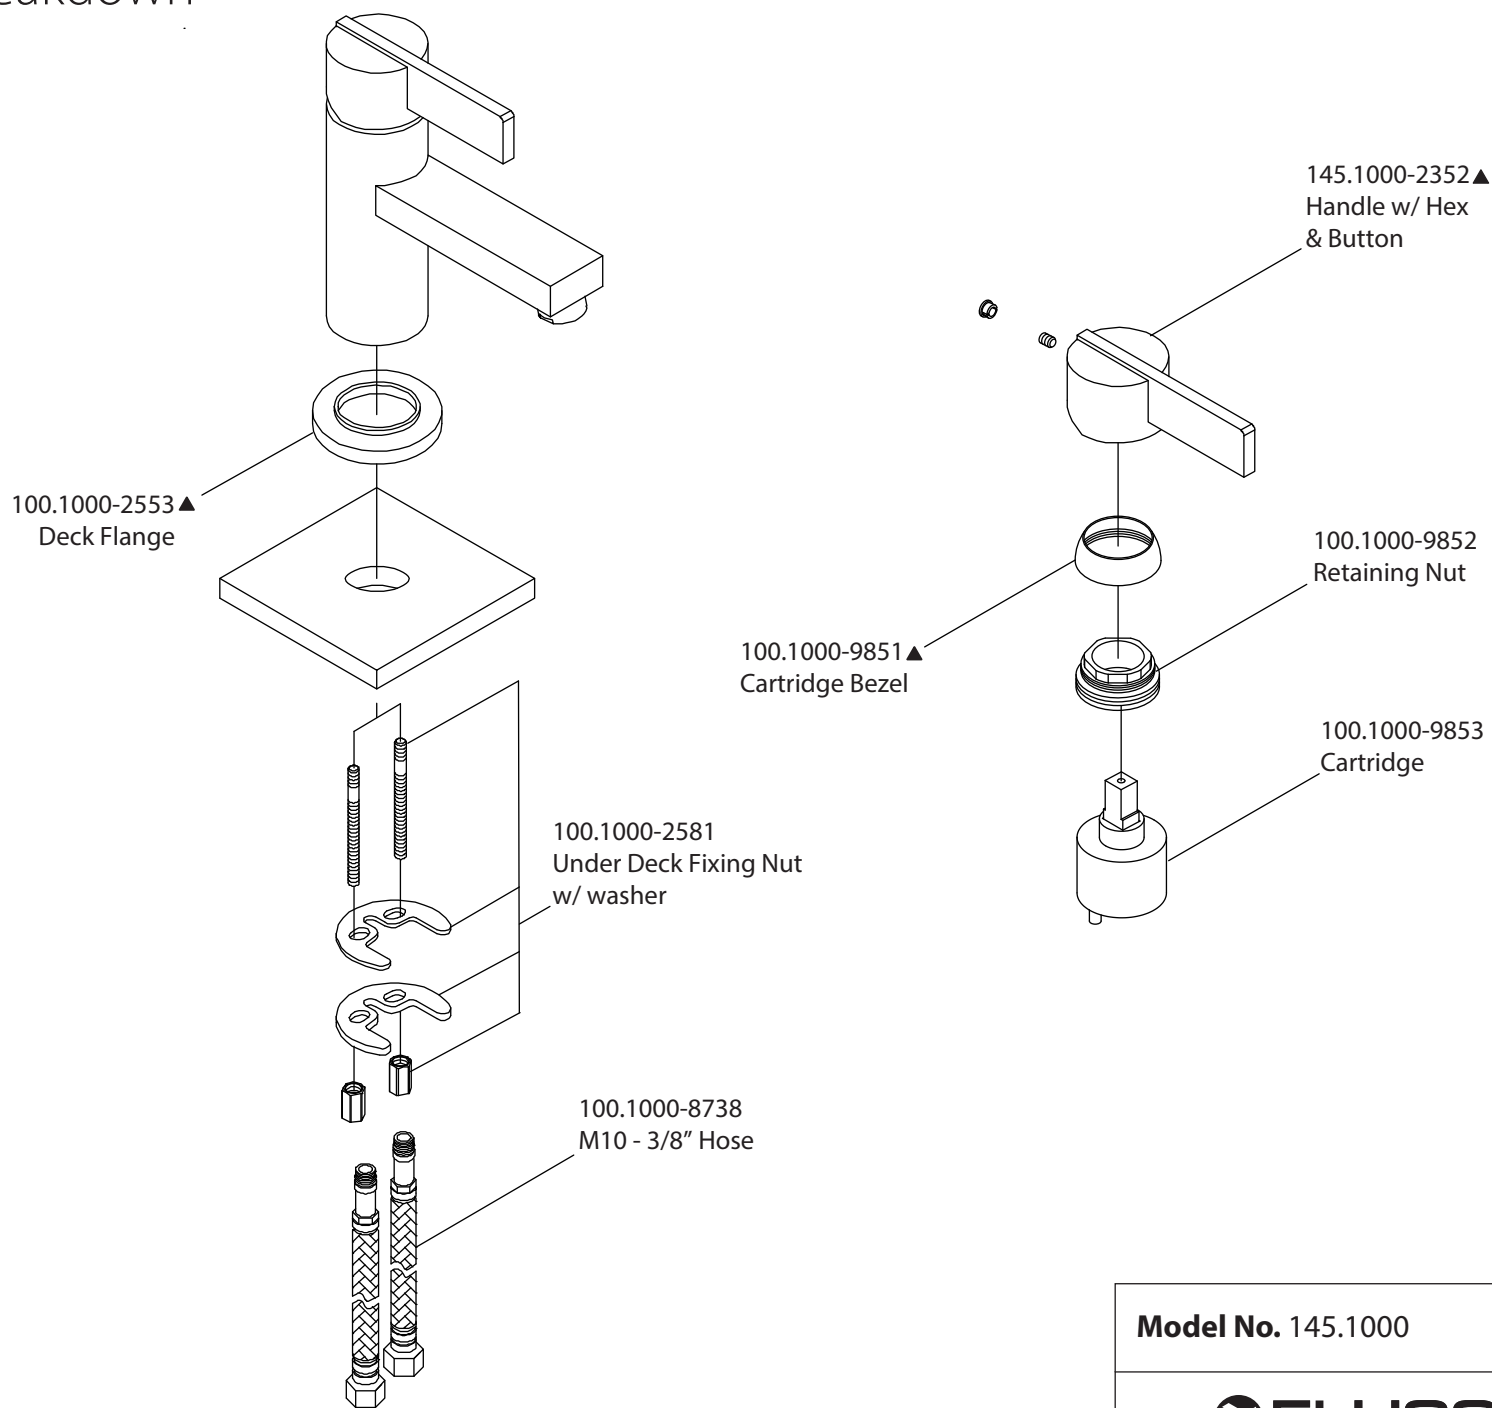

Product Parts Breakdown

▲ Specify Finish

Model No. 145.1000

Ver 2.53

FLUSSO
LUXURY PLUMBING FIXTURES