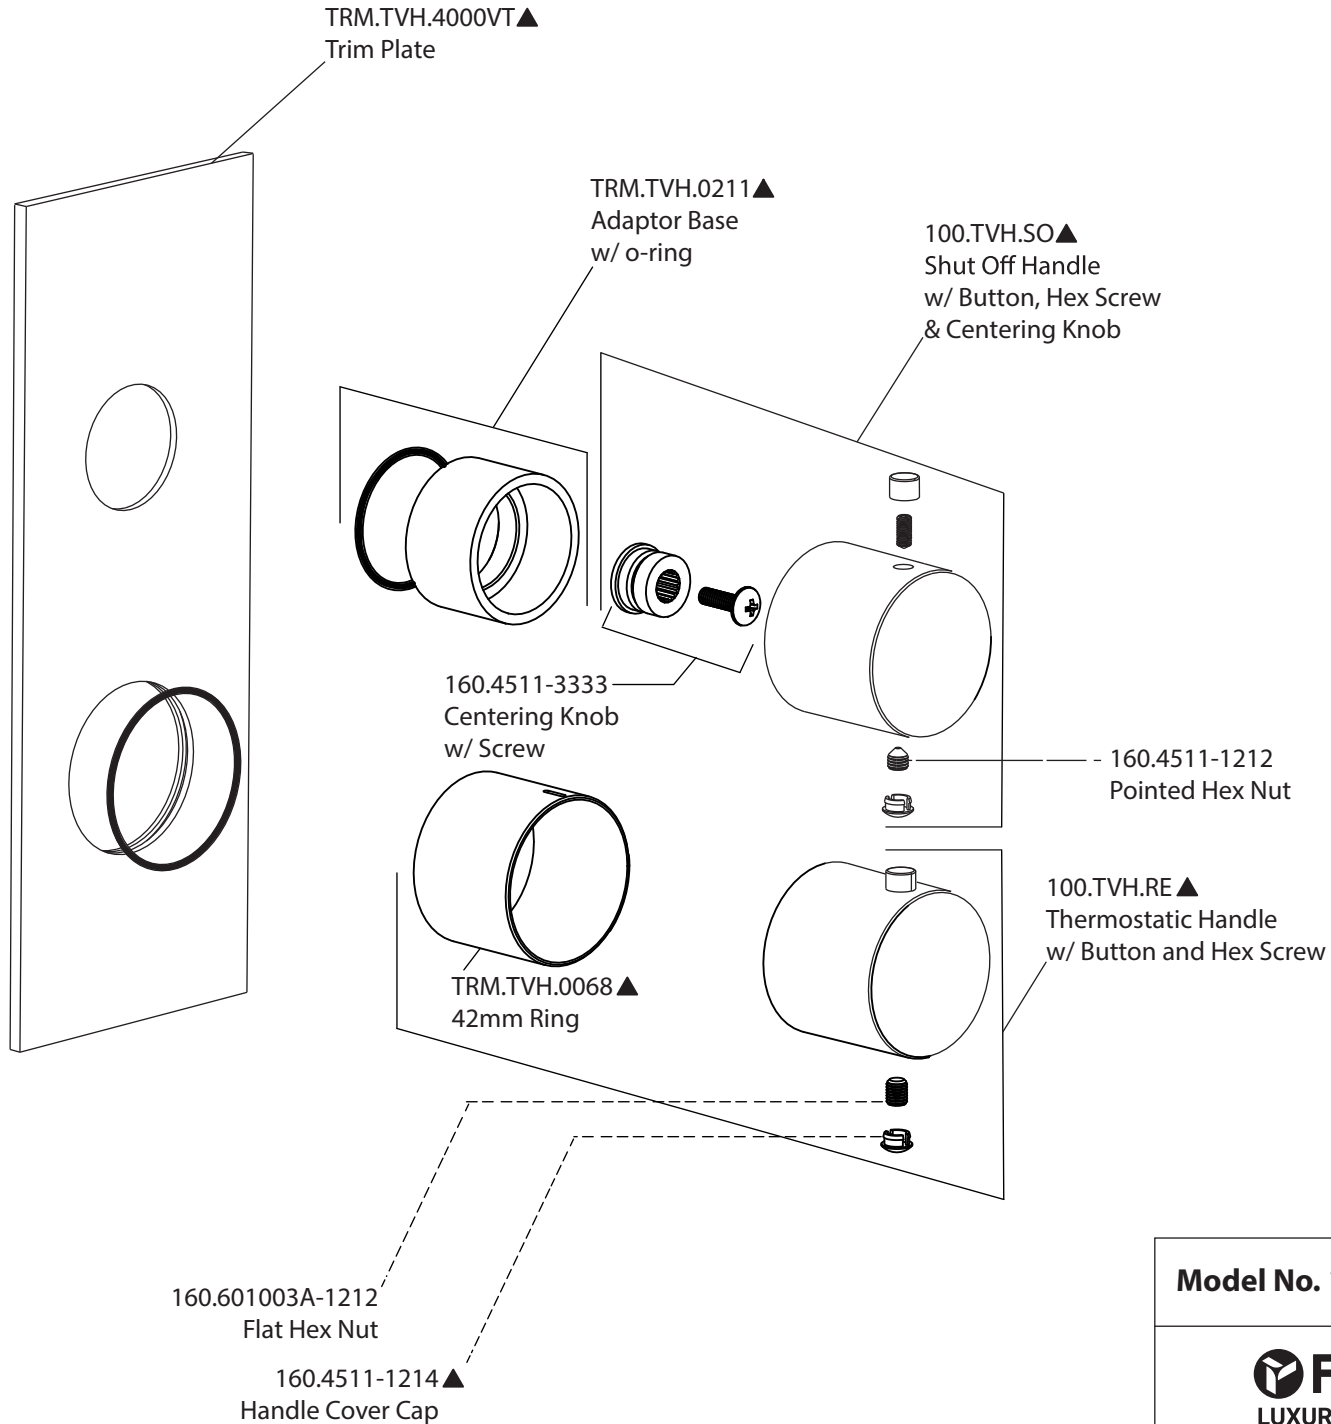

Product Parts Breakdown

Model No. 100.7250

Ver 2.53

Product Parts Breakdown

▲ Specify Finish

Model No. HS1002A

Ver 2.53

 **FLUSSO**
LUXURY PLUMBING FIXTURES

Product Parts Breakdown

▲ Specify Finish

Model No. HS1012SA

Ver 2.53

FLUSSO
LUXURY PLUMBING FIXTURES

Product Parts Breakdown

Model No. 100.4000VT	Ver 2.56
 FLUSSO LUXURY PLUMBING FIXTURES	

Product Parts Breakdown

Model No. TVH.2717F

Ver 2.54

 **FLUSSO**
LUXURY PLUMBING FIXTURES

Product Parts Breakdown

▲ Specify Finish

Model No. HS1004H

Ver 2.55

FLUSSO
LUXURY PLUMBING FIXTURES

Product Parts Breakdown

▲ Specify Finish

Model No. HS8008

Ver 2.54

 **FLUSSO**
LUXURY PLUMBING FIXTURES

Product Parts Breakdown

▲ Specify Finish

Model No. SP.150EM