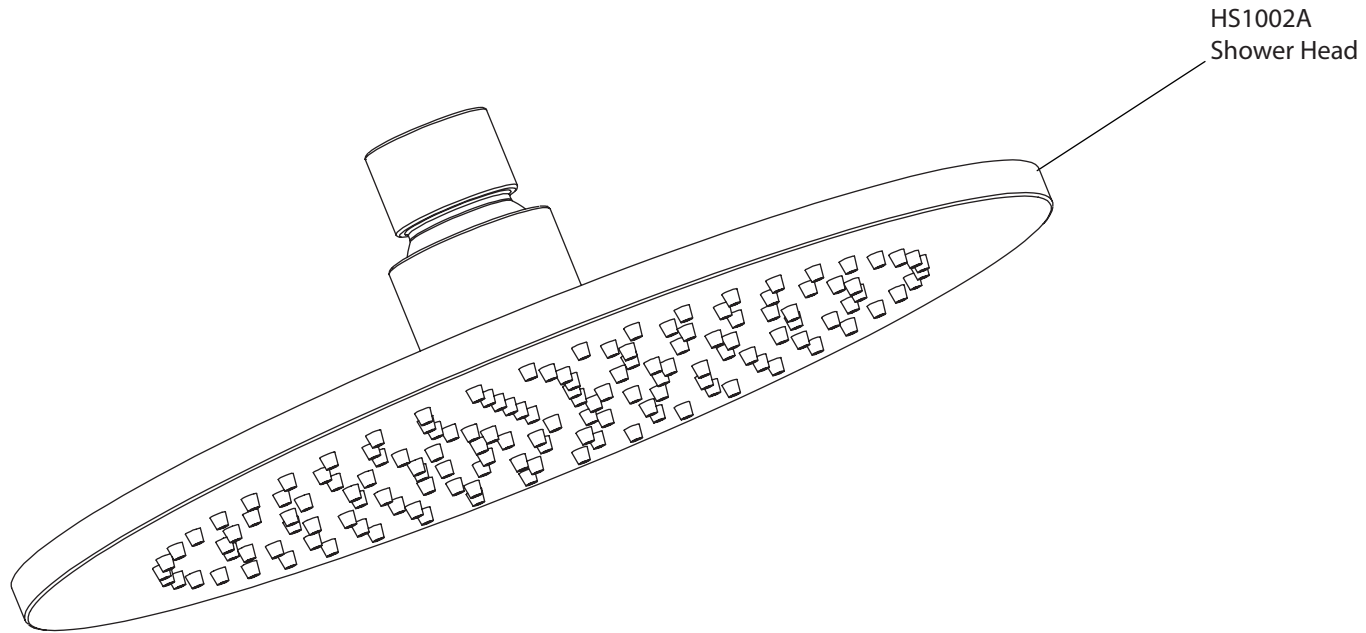

Product Parts Breakdown

Model No. 100.7250

Ver 2.53

Product Parts Breakdown

▲ Specify Finish

Model No. HS1002A

Ver 2.53

 **FLUSSO**
LUXURY PLUMBING FIXTURES

Product Parts Breakdown

▲ Specify Finish

Model No. HS1012SA

Ver 2.53

FLUSSO
LUXURY PLUMBING FIXTURES

Product Parts Breakdown

Model No. 100.4000VT	Ver 2.56
 FLUSSO LUXURY PLUMBING FIXTURES	

Product Parts Breakdown

Model No. TVH.2717F

Ver 2.54

 **FLUSSO**
LUXURY PLUMBING FIXTURES

Product Parts Breakdown

▲ Specify Finish

Model No. HS1004H

Ver 2.55

FLUSSO
LUXURY PLUMBING FIXTURES

Product Parts Breakdown

▲ Specify Finish

Model No. HS8008

Ver 2.54

 **FLUSSO**
LUXURY PLUMBING FIXTURES

Product Parts Breakdown

▲ Specify Finish

Model No. SP.150EM