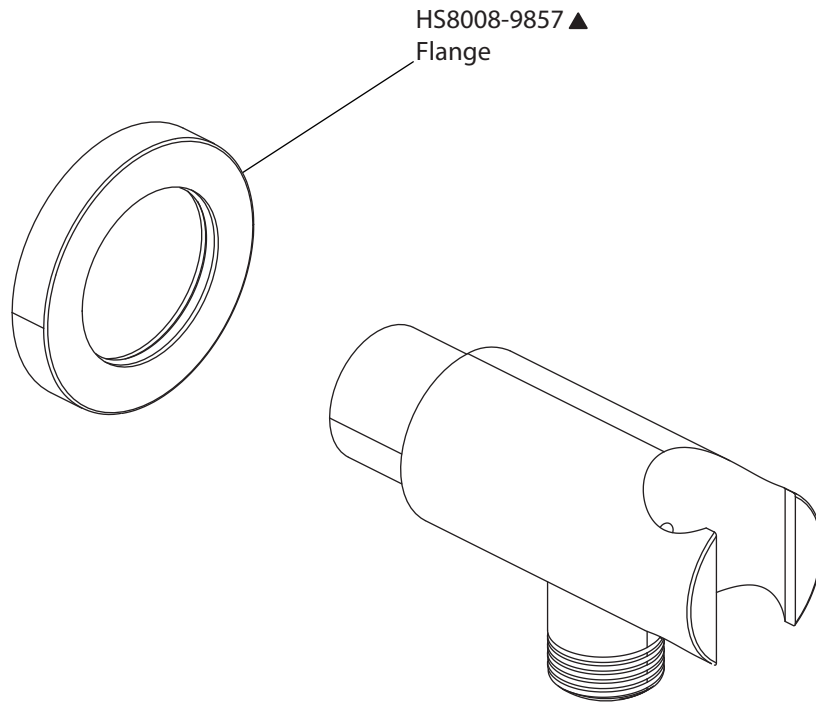

Product Parts Breakdown

Model No. 100.7250

Ver 2.53

Product Parts Breakdown

▲ Specify Finish

Model No. HS1002A

Ver 2.53

 **FLUSSO**
LUXURY PLUMBING FIXTURES

Product Parts Breakdown

▲ Specify Finish

Model No. HS1012SA

Ver 2.53

FLUSSO
LUXURY PLUMBING FIXTURES

Product Parts Breakdown

Model No. 100.4000VT	Ver 2.56
 FLUSSO LUXURY PLUMBING FIXTURES	

Product Parts Breakdown

Model No. TVH.2717F

Ver 2.54

 **FLUSSO**
LUXURY PLUMBING FIXTURES

Product Parts Breakdown

▲ Specify Finish

Model No. HS1004H

Ver 2.55

FLUSSO
LUXURY PLUMBING FIXTURES

Product Parts Breakdown

▲ Specify Finish

Model No. HS8008

Ver 2.54

 **FLUSSO**
LUXURY PLUMBING FIXTURES

Product Parts Breakdown

▲ Specify Finish

Model No. SP.150EM