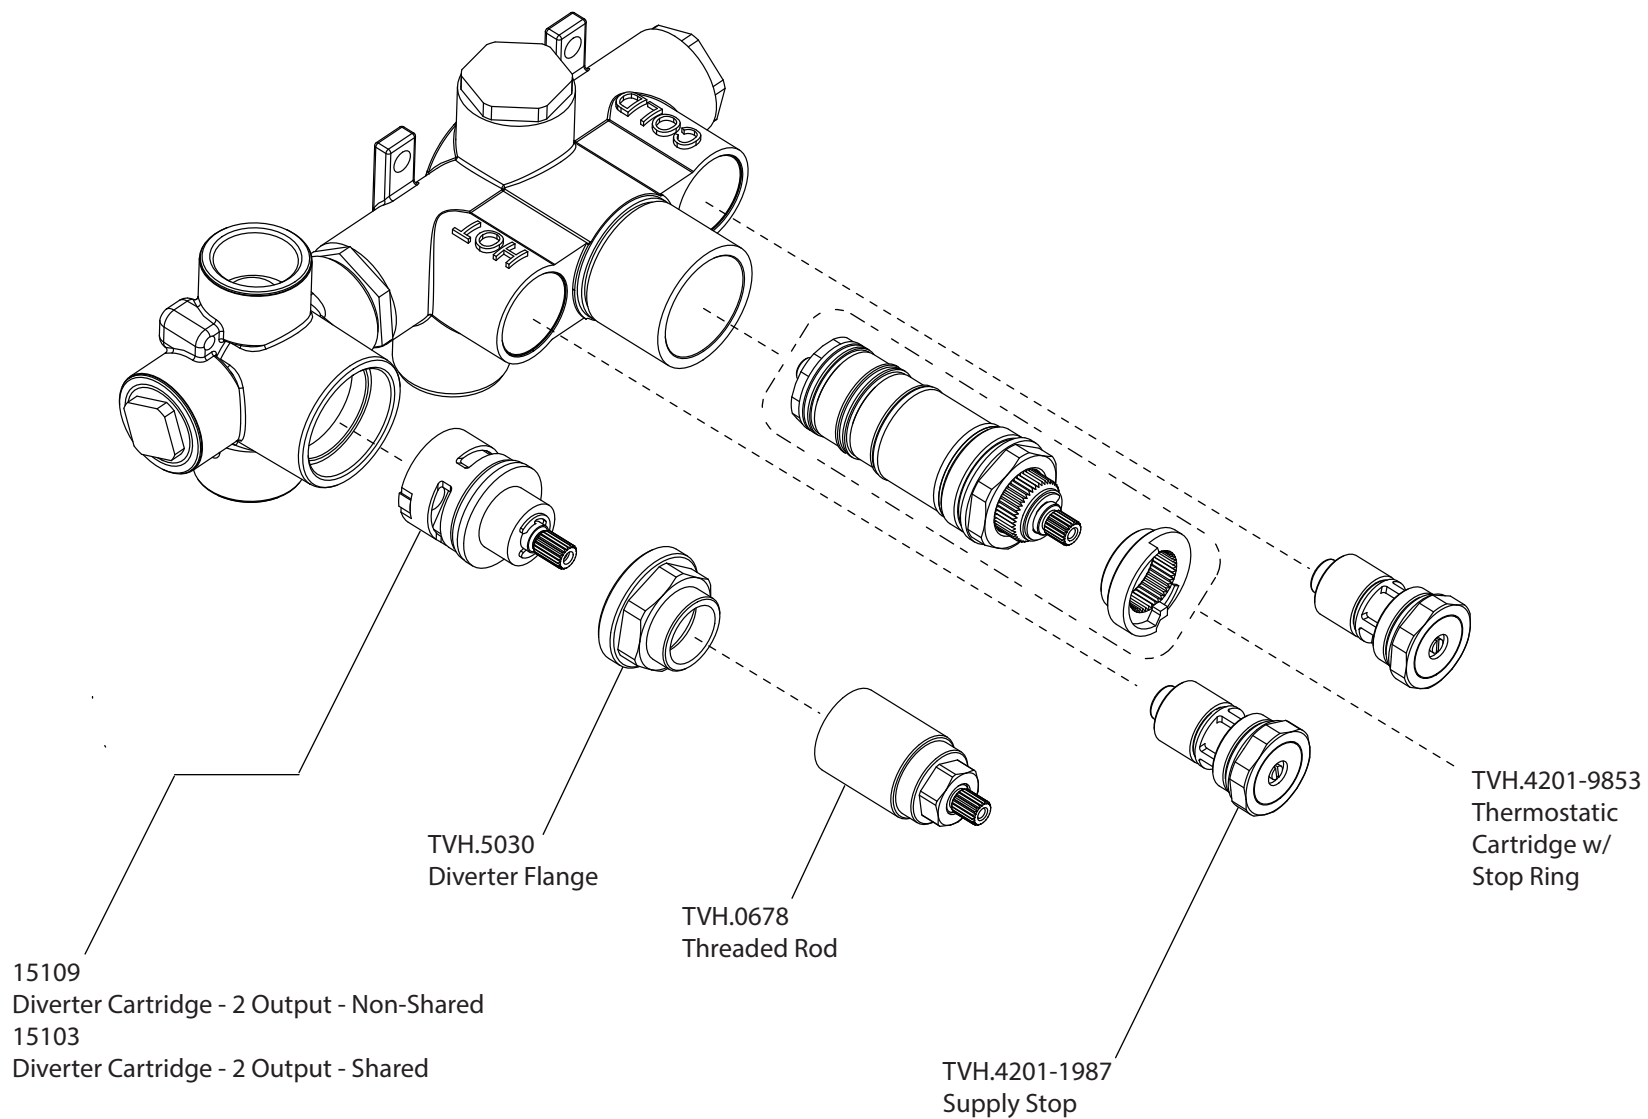

Product Parts Breakdown

Model No. 100.7250

Ver 2.53

Product Parts Breakdown

▲ Specify Finish

Model No. HS1002A

Ver 2.53

 **FLUSSO**
LUXURY PLUMBING FIXTURES

Product Parts Breakdown

▲ Specify Finish

Model No. HS1012SA

Ver 2.53

FLUSSO
LUXURY PLUMBING FIXTURES

Product Parts Breakdown

Model No. 100.4000VT	Ver 2.56
 FLUSSO LUXURY PLUMBING FIXTURES	

Product Parts Breakdown

Model No. TVH.2717F

Ver 2.54

 **FLUSSO**
LUXURY PLUMBING FIXTURES

Product Parts Breakdown

▲ Specify Finish

Model No. HS1004H

Ver 2.55

FLUSSO
LUXURY PLUMBING FIXTURES

Product Parts Breakdown

▲ Specify Finish

Model No. HS8008

Ver 2.54

 **FLUSSO**
LUXURY PLUMBING FIXTURES

Product Parts Breakdown

▲ Specify Finish

Model No. SP.150EM