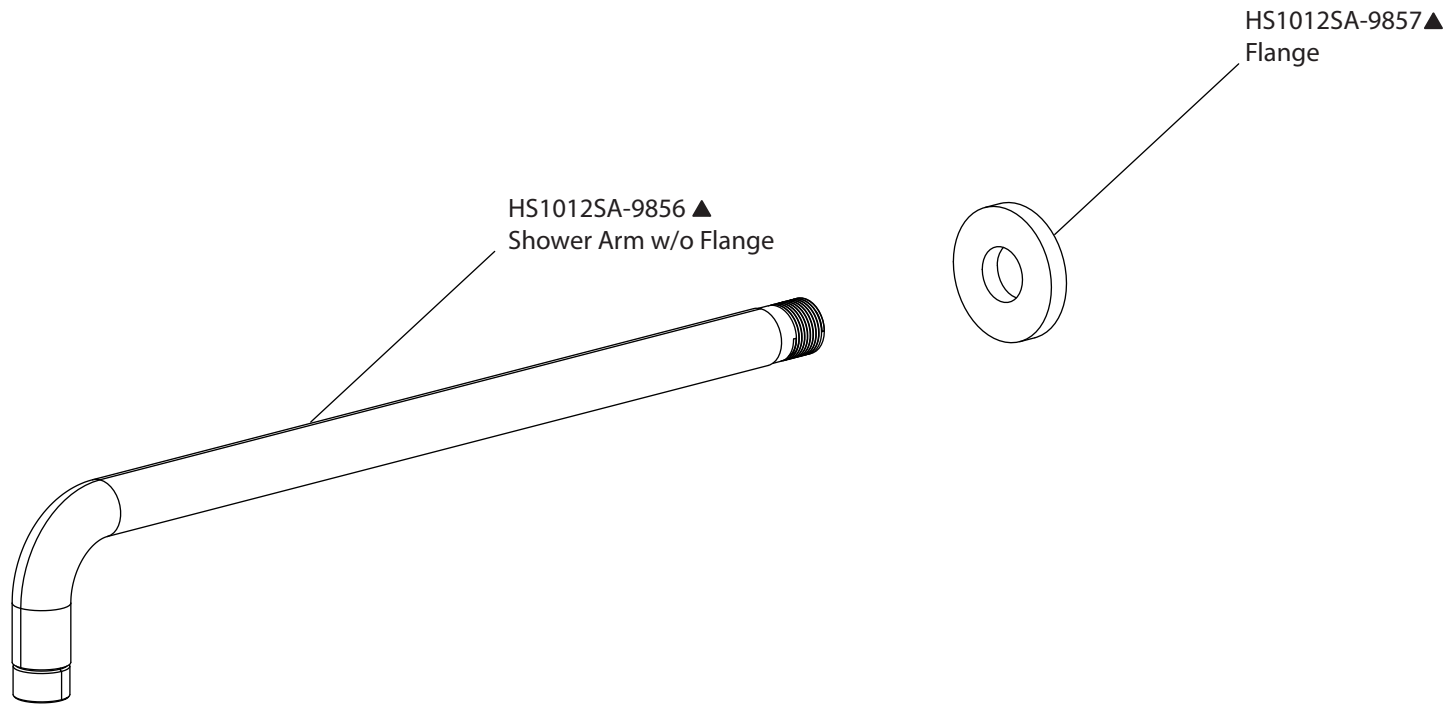

Product Parts Breakdown

Model No. 100.7250

Ver 2.53

Product Parts Breakdown

▲ Specify Finish

Model No. HS1002A

Ver 2.53

 **FLUSSO**
LUXURY PLUMBING FIXTURES

Product Parts Breakdown

▲ Specify Finish

Model No. HS1012SA

Ver 2.53

FLUSSO
LUXURY PLUMBING FIXTURES

Product Parts Breakdown

Model No. 100.4000VT	Ver 2.56
 FLUSSO LUXURY PLUMBING FIXTURES	

Product Parts Breakdown

Model No. TVH.2717F

Ver 2.54

 **FLUSSO**
LUXURY PLUMBING FIXTURES

Product Parts Breakdown

▲ Specify Finish

Model No. HS1004H

Ver 2.55

FLUSSO
LUXURY PLUMBING FIXTURES

Product Parts Breakdown

▲ Specify Finish

Model No. HS8008

Ver 2.54

 **FLUSSO**
LUXURY PLUMBING FIXTURES

Product Parts Breakdown

▲ Specify Finish

Model No. SP.150EM