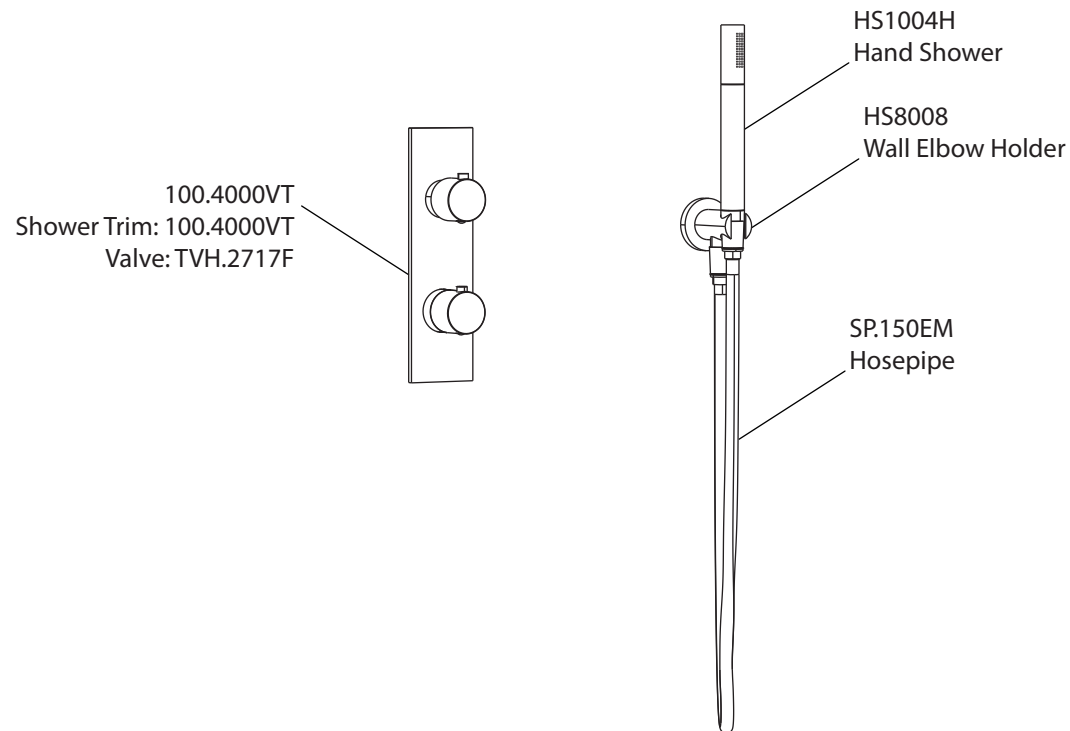

Product Parts Breakdown

Model No. 100.7250

Ver 2.53

Product Parts Breakdown

▲ Specify Finish

Model No. HS1002A

Ver 2.53

 **FLUSSO**
LUXURY PLUMBING FIXTURES

Product Parts Breakdown

▲ Specify Finish

Model No. HS1012SA

Ver 2.53

FLUSSO
LUXURY PLUMBING FIXTURES

Product Parts Breakdown

Model No. 100.4000VT	Ver 2.56
 FLUSSO LUXURY PLUMBING FIXTURES	

Product Parts Breakdown

Model No. TVH.2717F

Ver 2.54

 **FLUSSO**
LUXURY PLUMBING FIXTURES

Product Parts Breakdown

▲ Specify Finish

Model No. HS1004H

Ver 2.55

FLUSSO
LUXURY PLUMBING FIXTURES

Product Parts Breakdown

▲ Specify Finish

Model No. HS8008

Ver 2.54

 **FLUSSO**
LUXURY PLUMBING FIXTURES

Product Parts Breakdown

▲ Specify Finish

Model No. SP.150EM