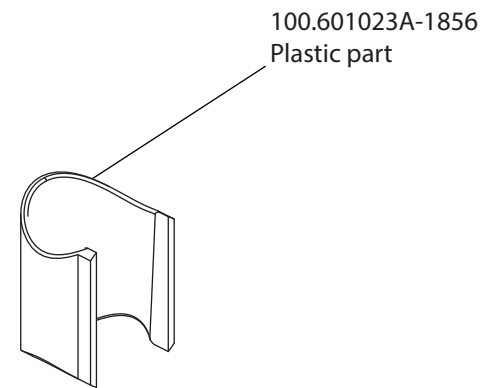

Product Parts Breakdown

▲ Specify Finish

Model No. HS8008

Ver 2.54

FLUSSO
LUXURY PLUMBING FIXTURES