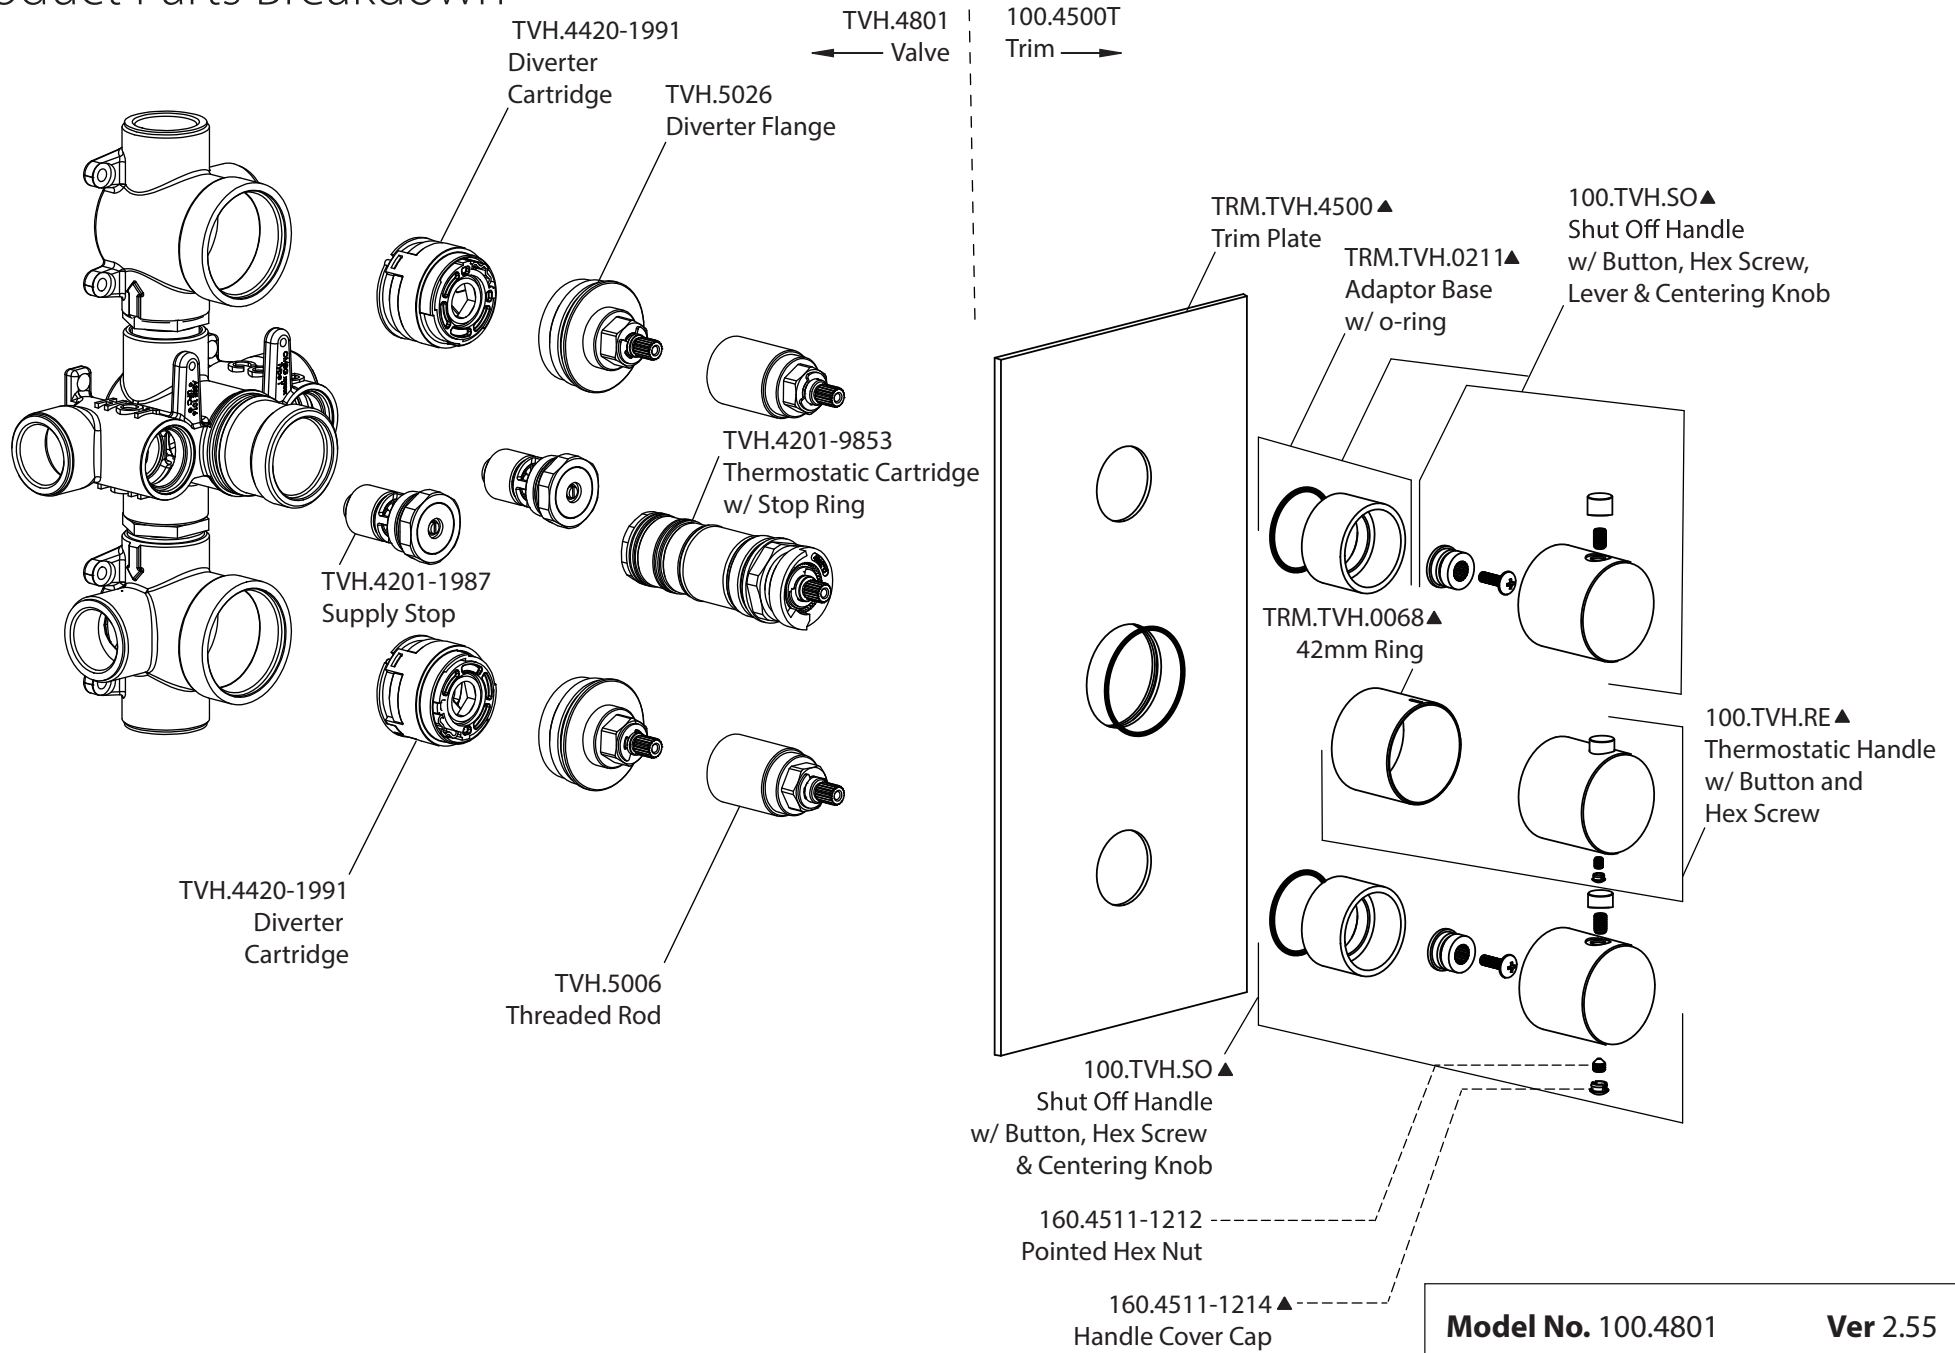

Product Parts Breakdown

Model No. 100.4801 **Ver 2.55**

FLUSSO
LUXURY PLUMBING FIXTURES