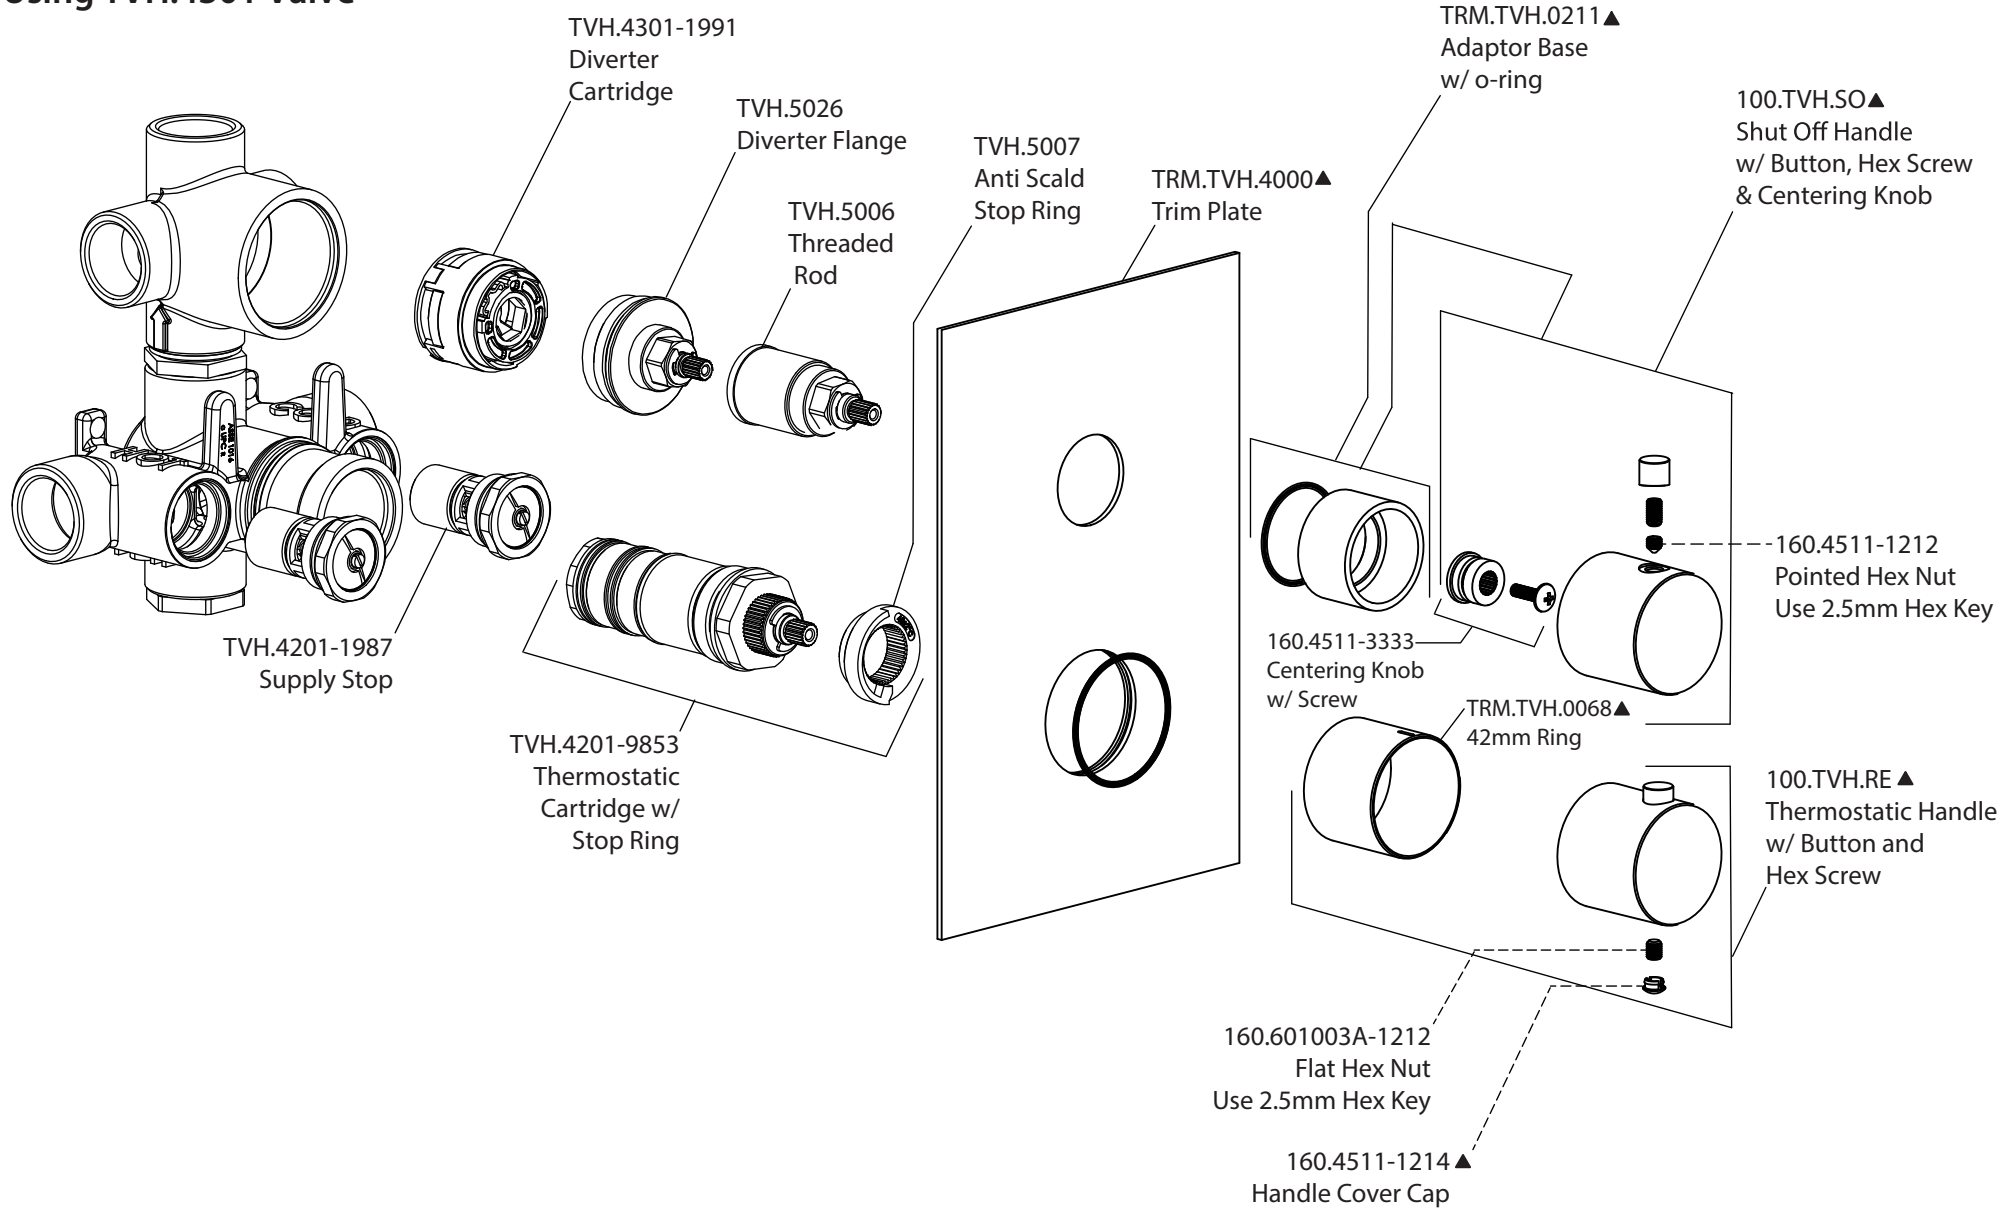

# Product Parts Breakdown Using TVH.4301F Valve

|  |                 |
|--|-----------------|
| <b>Model No.</b> 100.4301  | <b>Ver</b> 2.59 |
| <br><b>FLUSSO</b><br>LUXURY PLUMBING FIXTURES |                 |

# Product Parts Breakdown Using TVH.4301 Valve

**Model No.** 100.4301

**Ver** 2.58