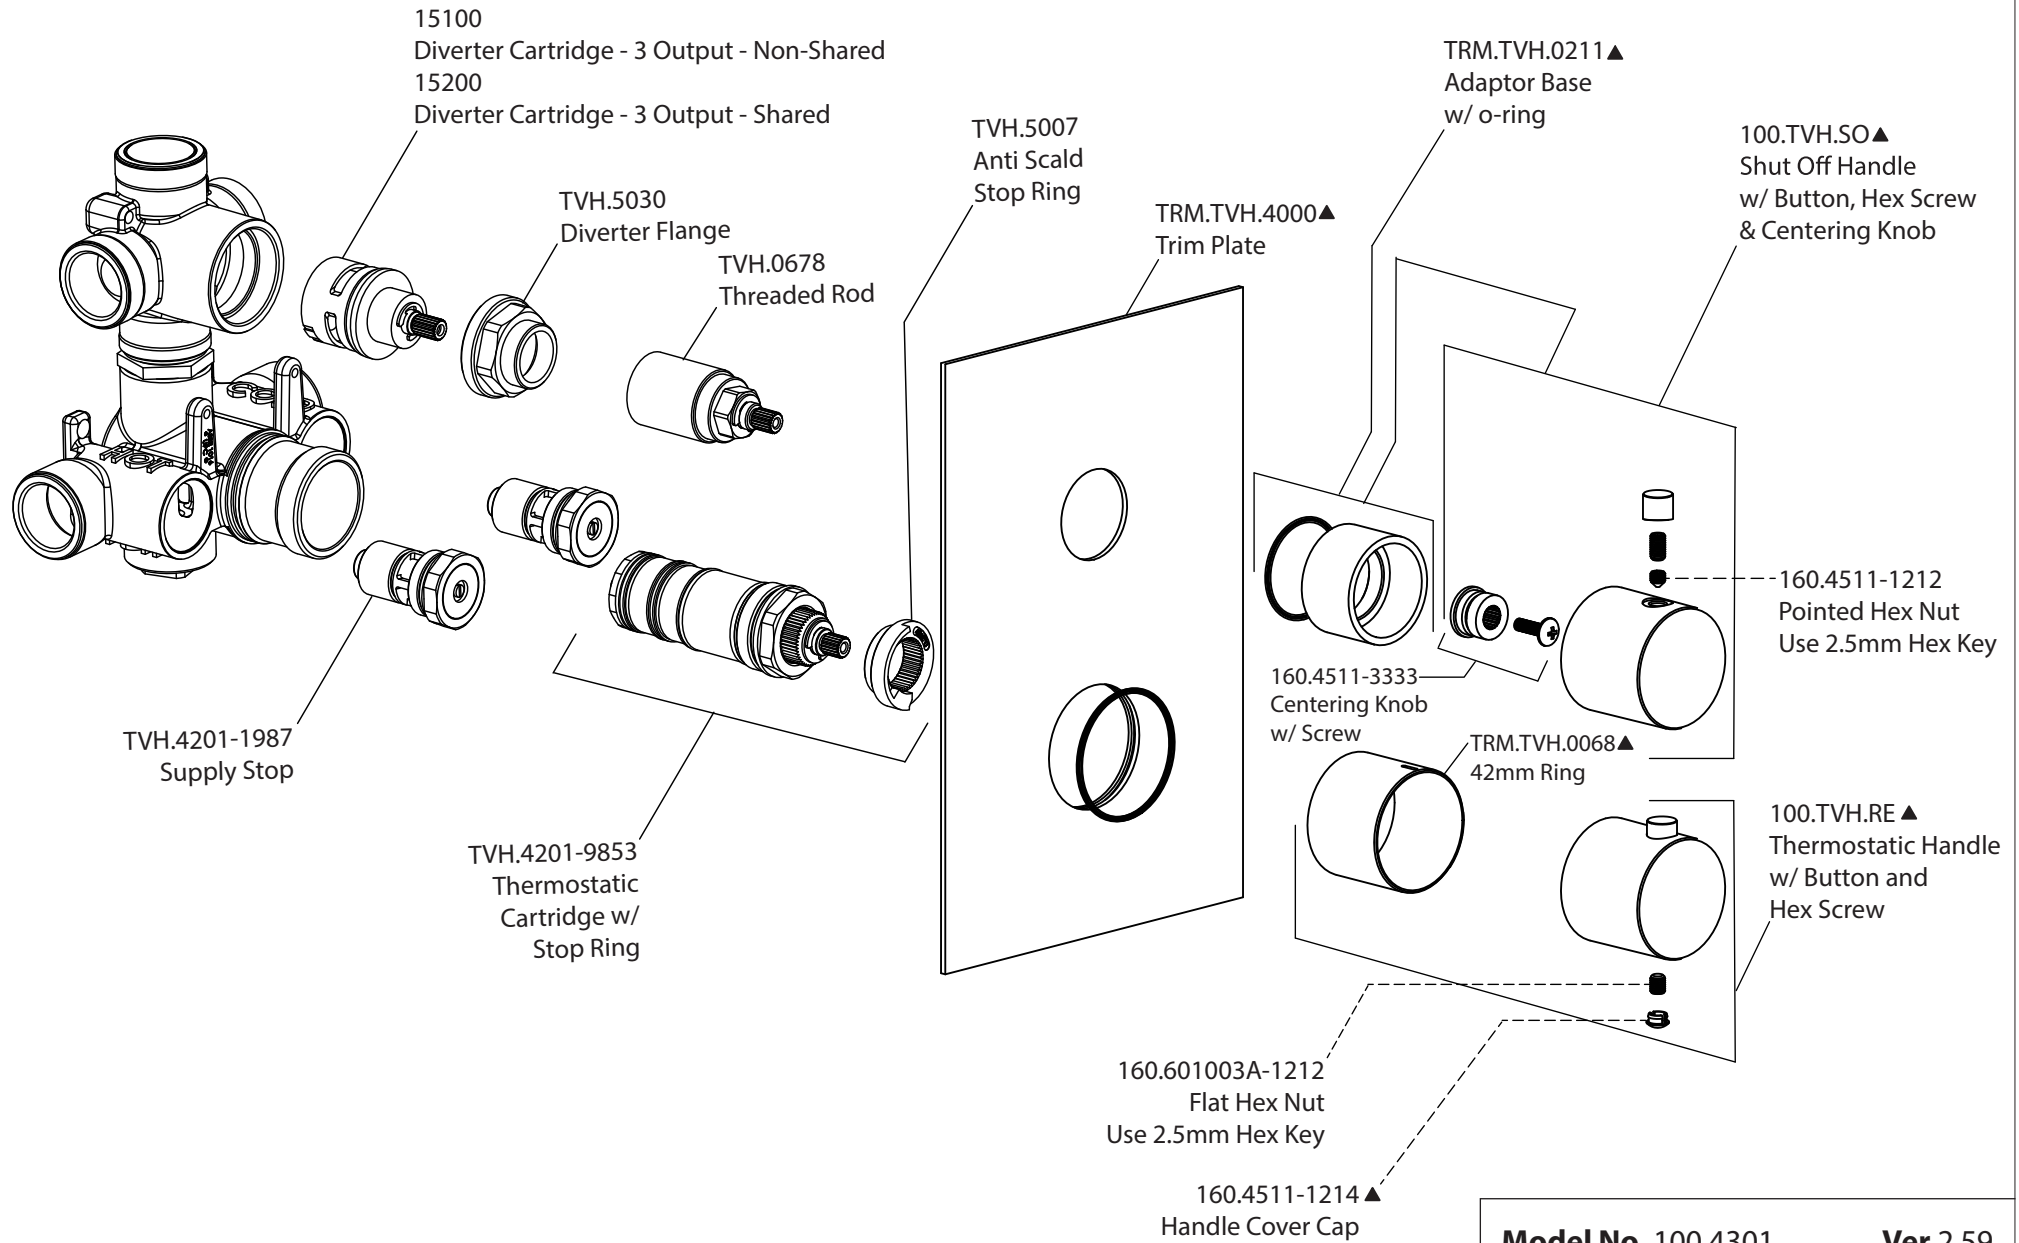

# Product Parts Breakdown Using TVH.4301F Valve

|  |                 |
|--|-----------------|
| <b>Model No.</b> 100.4301  | <b>Ver</b> 2.59 |
| <br><b>FLUSSO</b><br>LUXURY PLUMBING FIXTURES |                 |

# Product Parts Breakdown Using TVH.4301 Valve

**Model No.** 100.4301

**Ver** 2.58