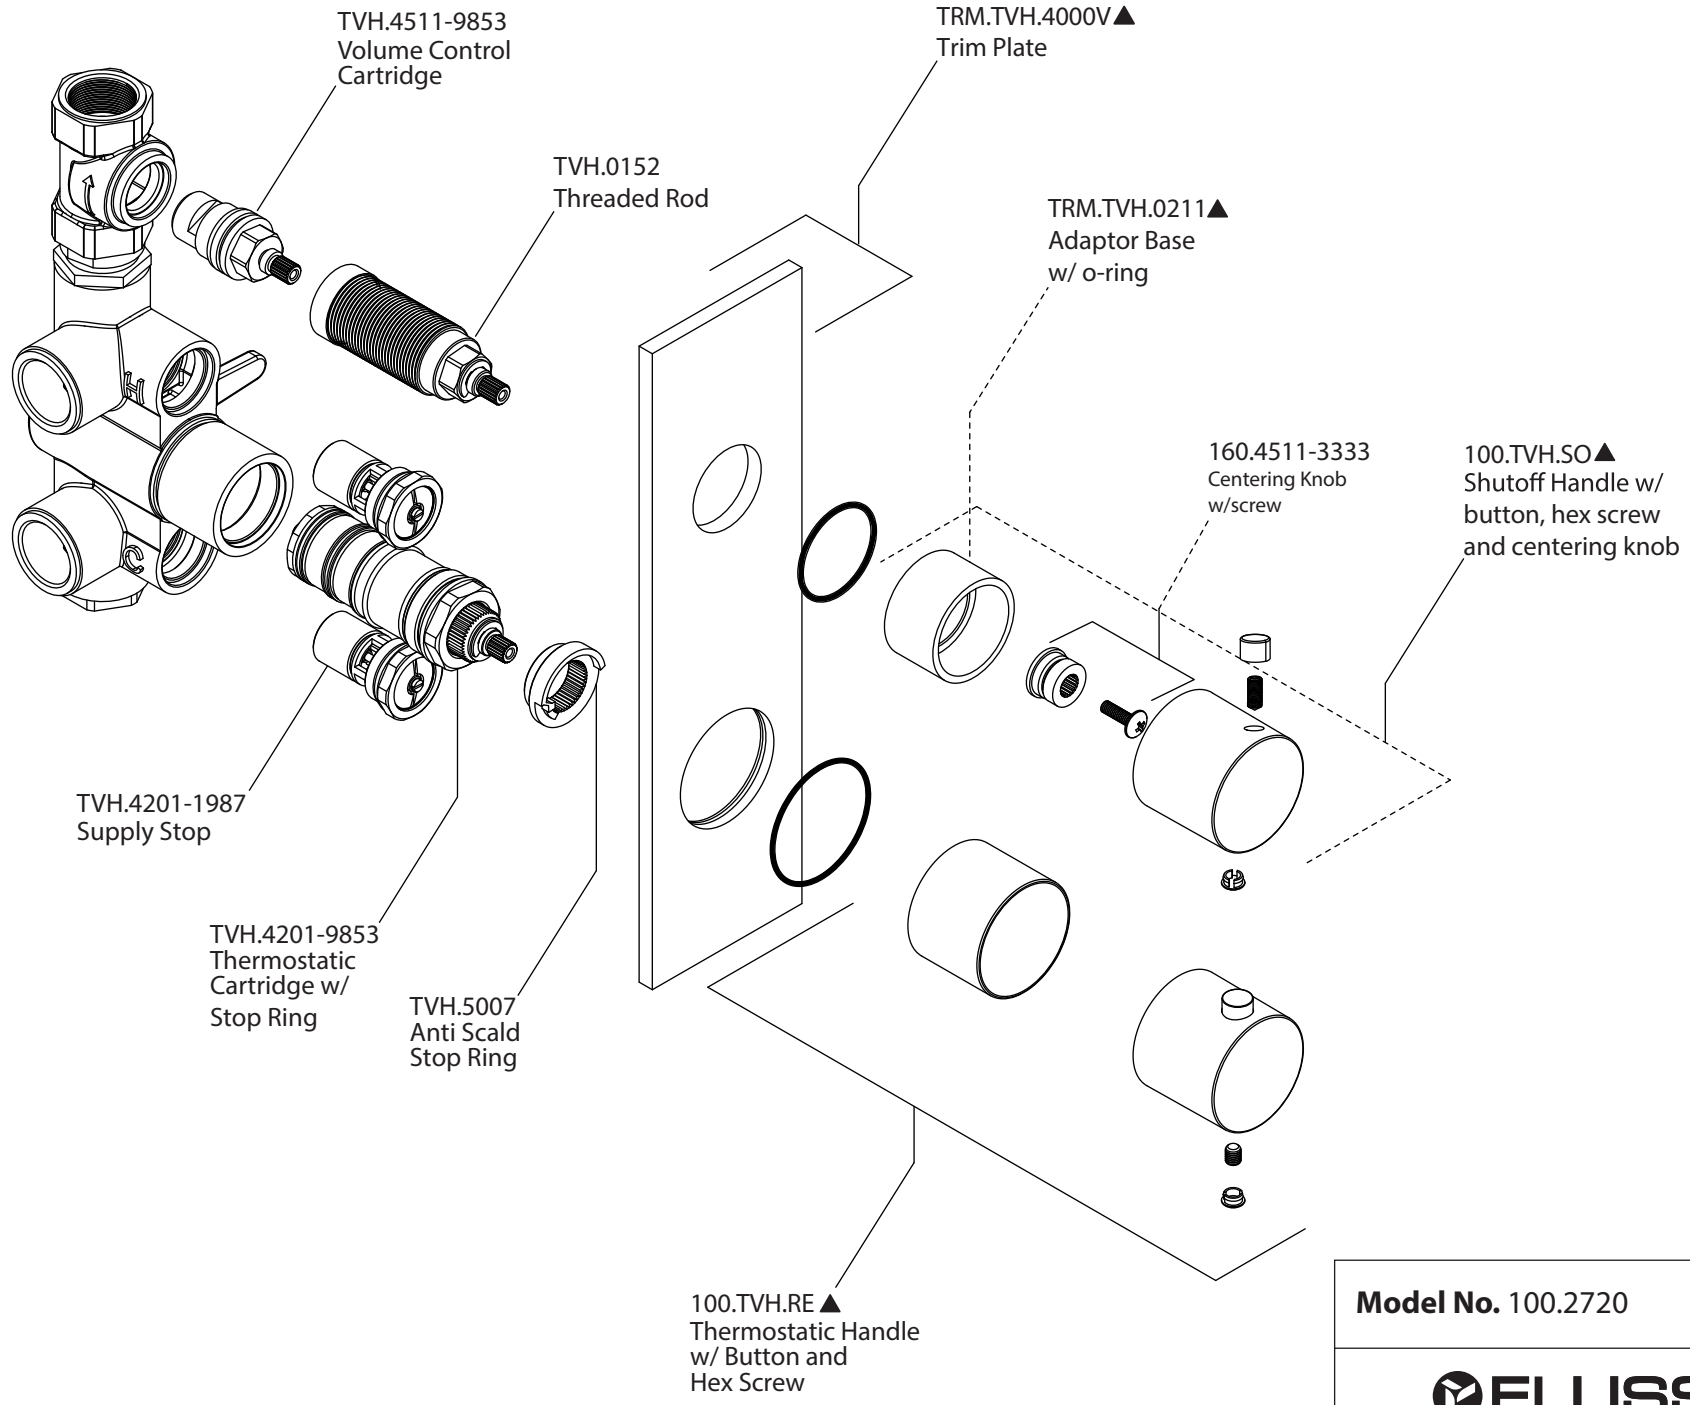

# Product Parts Breakdown

TVH.4511-9853  
Volume Control  
Cartridge

TRM.TVH.4000V ▲  
Trim Plate

TVH.0152  
Threaded Rod

TRM.TVH.0211 ▲  
Adaptor Base  
w/ o-ring

160.4511-3333  
Centering Knob  
w/screw

100.TVH.SO ▲  
Shutoff Handle w/  
button, hex screw  
and centering knob

TVH.4201-1987  
Supply Stop

TVH.4201-9853  
Thermostatic  
Cartridge w/  
Stop Ring

TVH.5007  
Anti Scald  
Stop Ring

100.TVH.RE ▲  
Thermostatic Handle  
w/ Button and  
Hex Screw

Model No. 100.2720

Ver 2.55