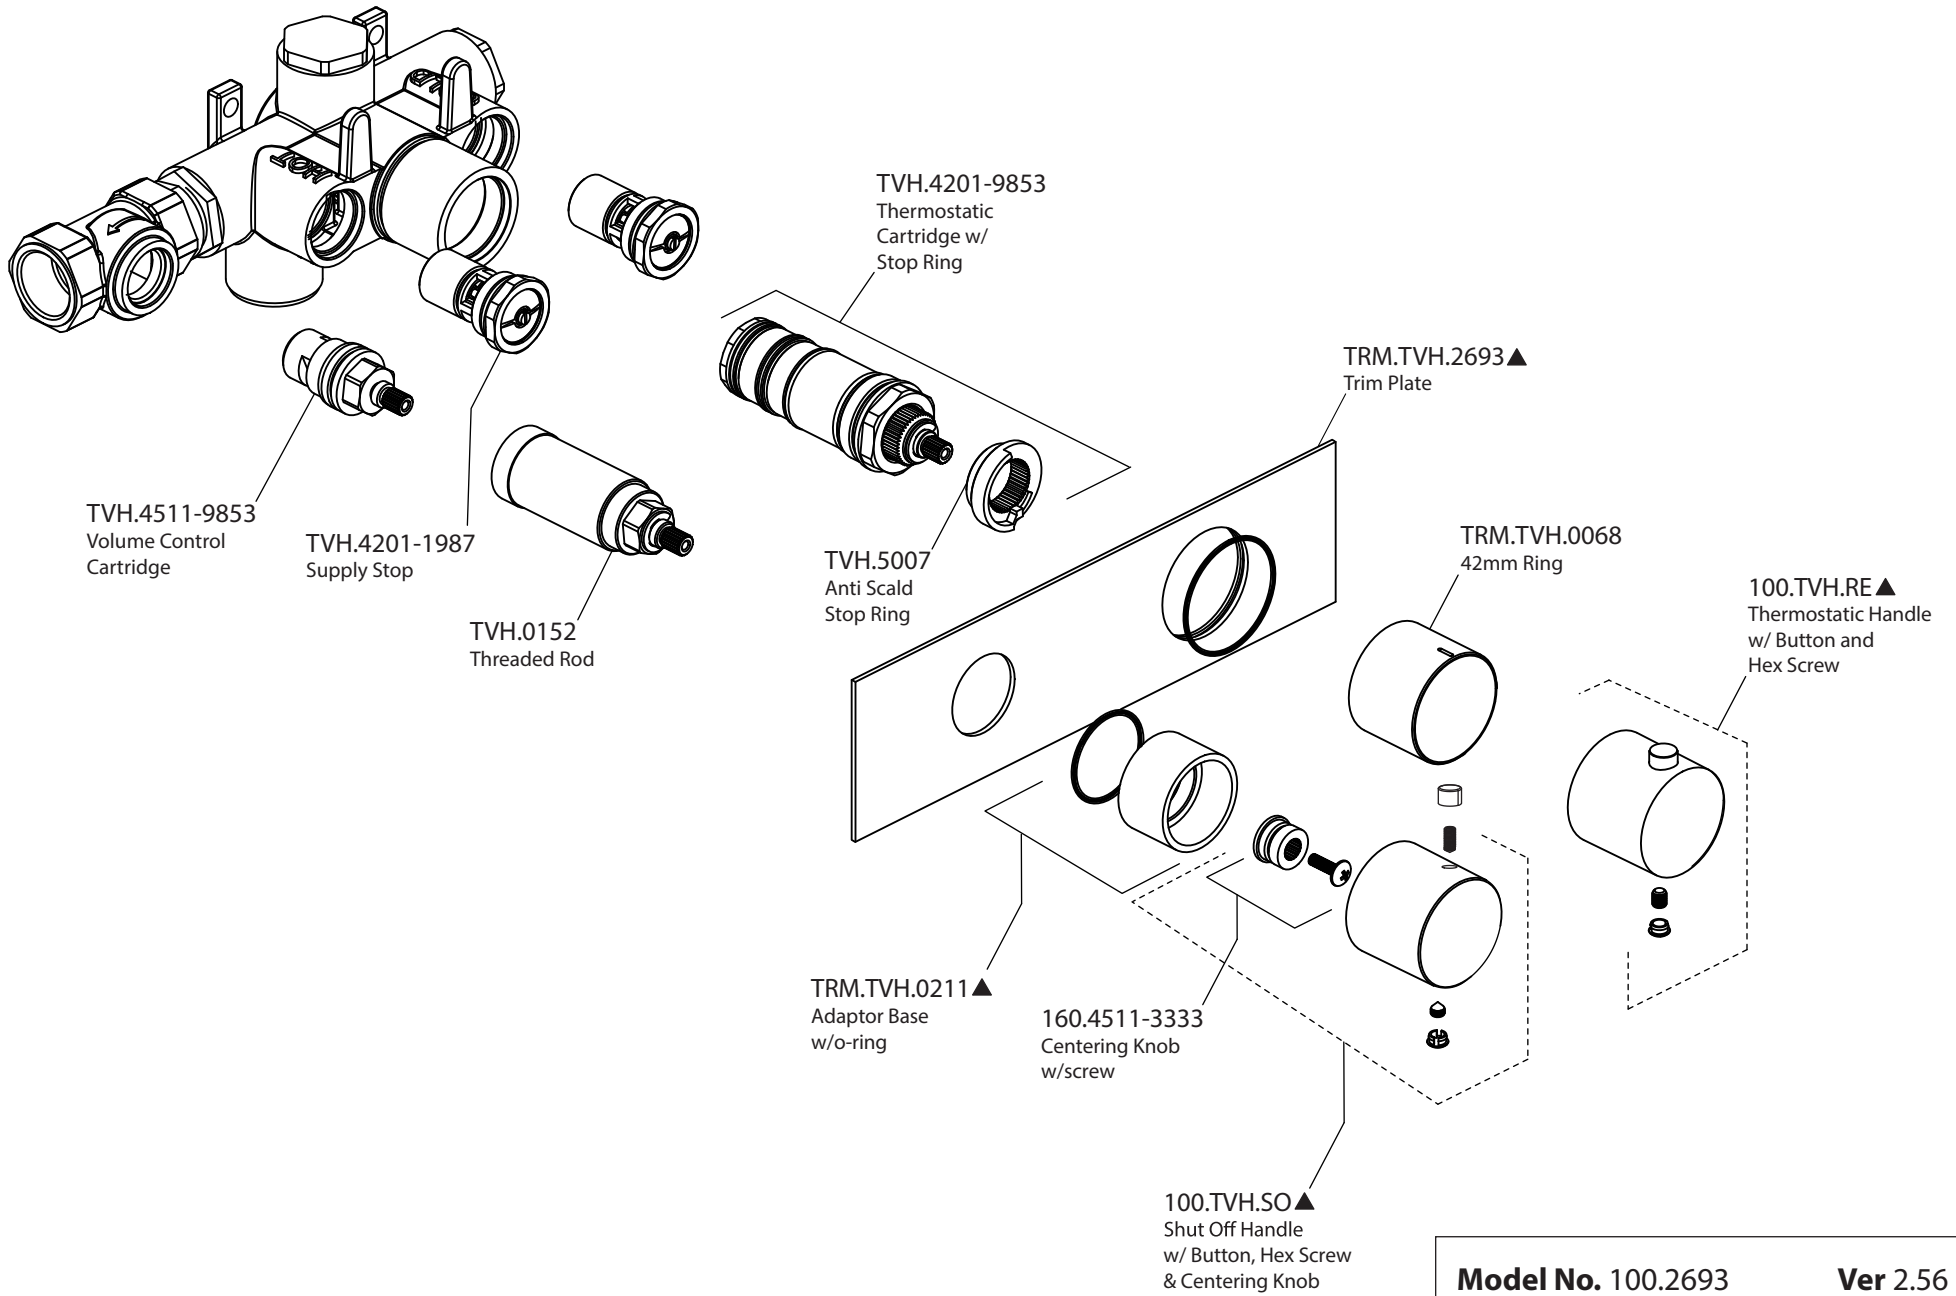

Product Parts Breakdown

▲ Specify Finish

Model No. 100.2693

Ver 2.56

FLUSSO
LUXURY PLUMBING FIXTURES