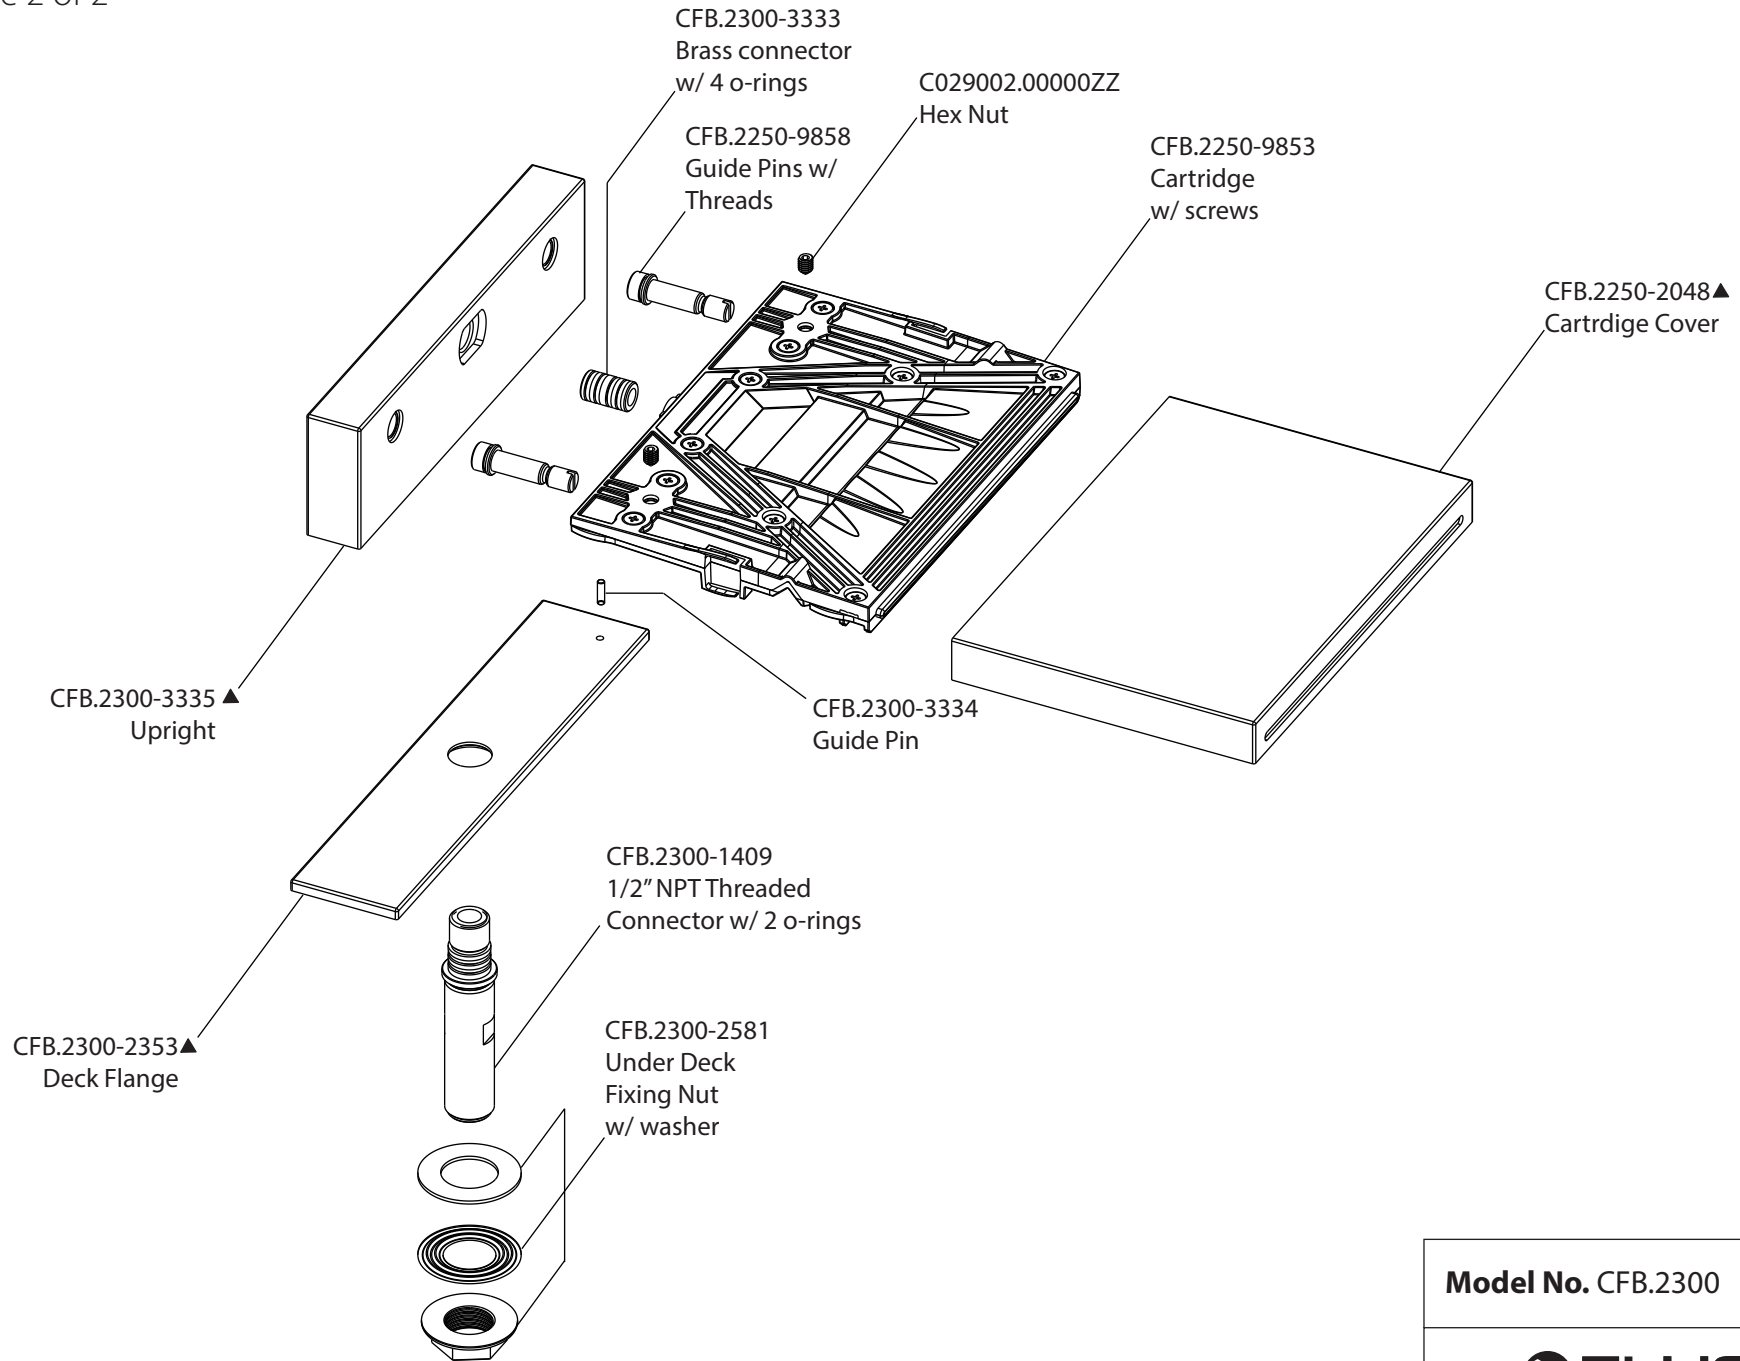

Product Parts Breakdown

Page 1 of 2

Model No. 100.2410CF

Ver 2.54

FLUSSO
LUXURY PLUMBING FIXTURES

Product Parts Breakdown

Page 2 of 2

Model No. CFB.2300

Ver 2.53

FLUSSO
LUXURY PLUMBING FIXTURES