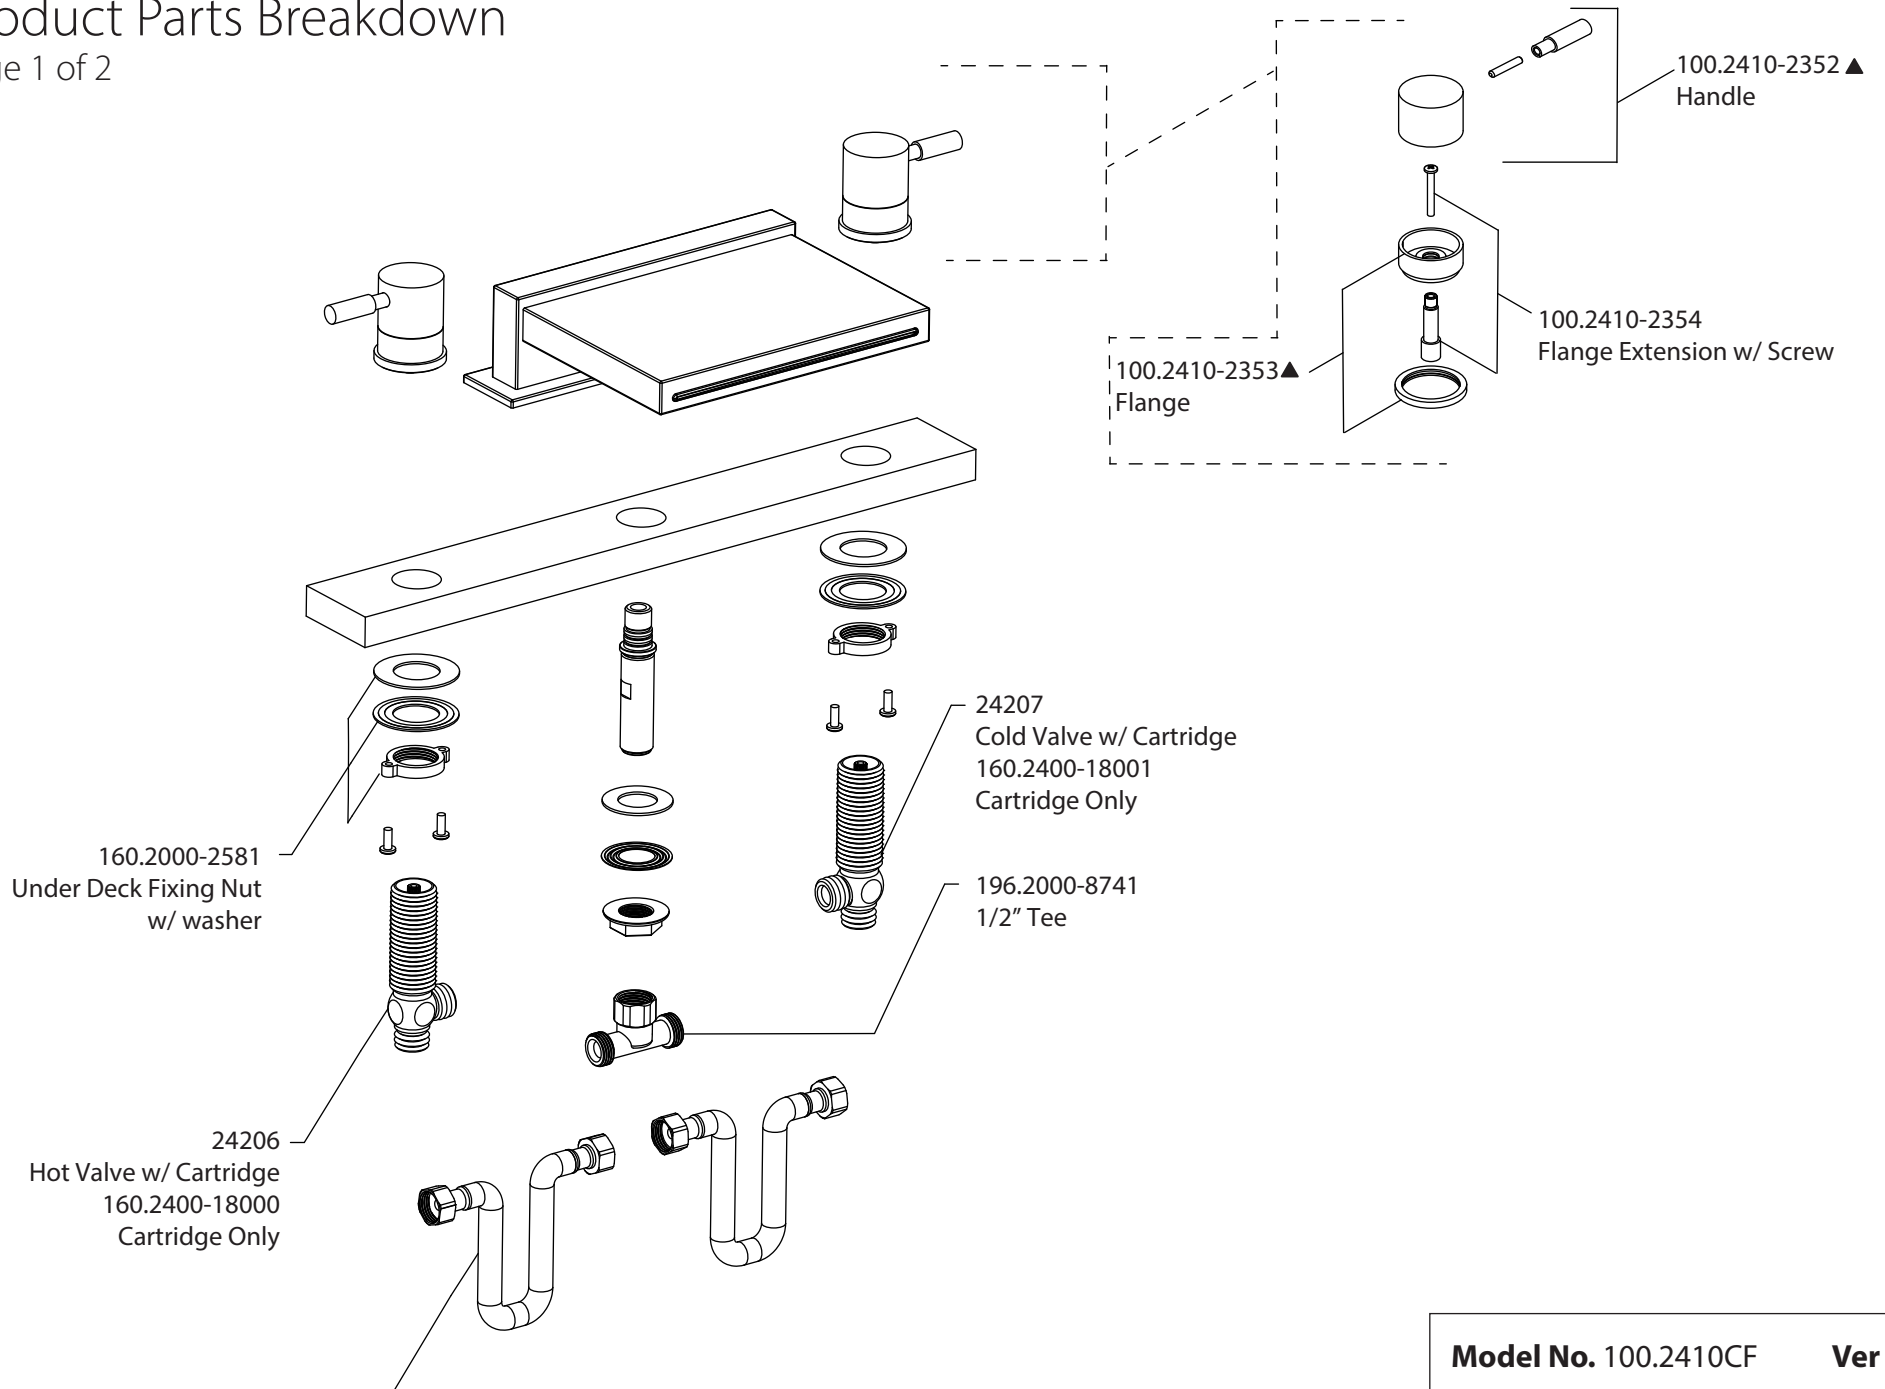

Product Parts Breakdown

Page 1 of 2

Model No. 100.2410CF

Ver 2.54

FLUSSO
LUXURY PLUMBING FIXTURES

Product Parts Breakdown

Page 2 of 2

Model No. CFB.2300

Ver 2.53

FLUSSO
LUXURY PLUMBING FIXTURES