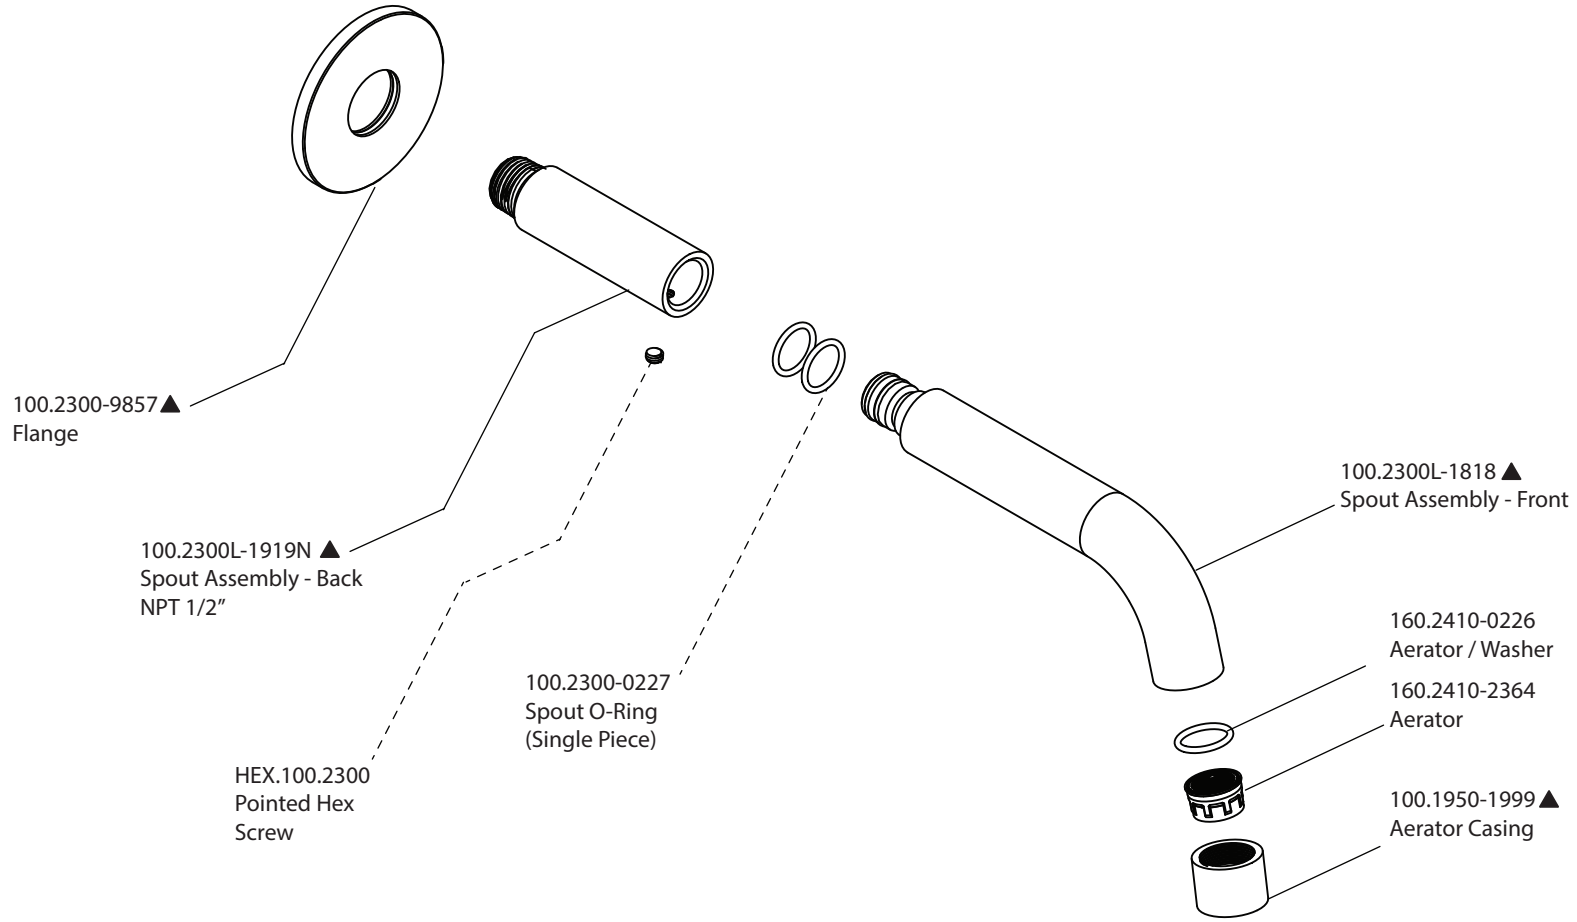

Product Parts Breakdown

isenberg
innovation+design

100.2300

Ver 2.55