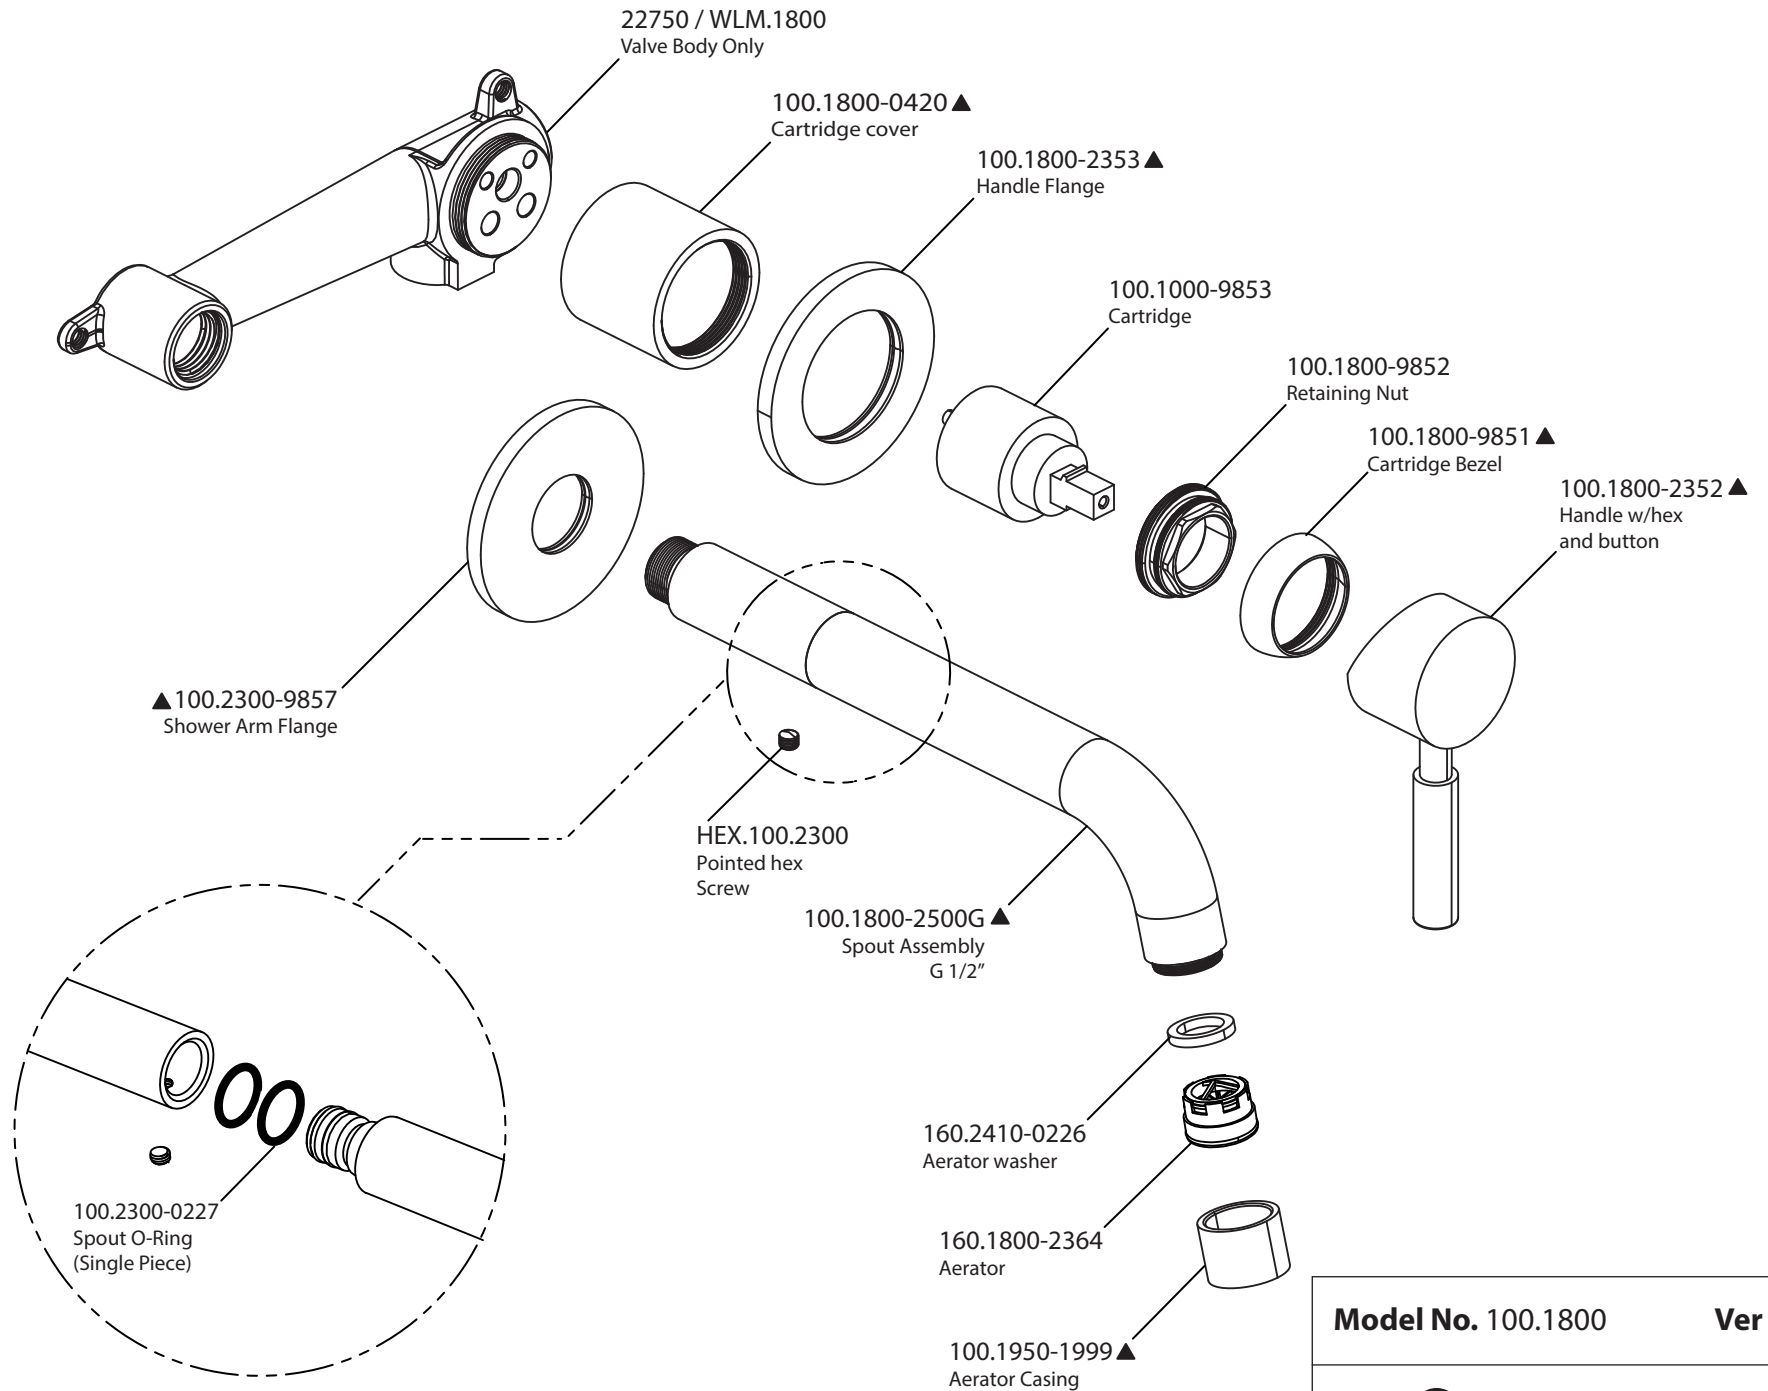

Product Parts Breakdown

Model No. 100.1800

Ver 2.66

FLUSSO
LUXURY PLUMBING FIXTURES