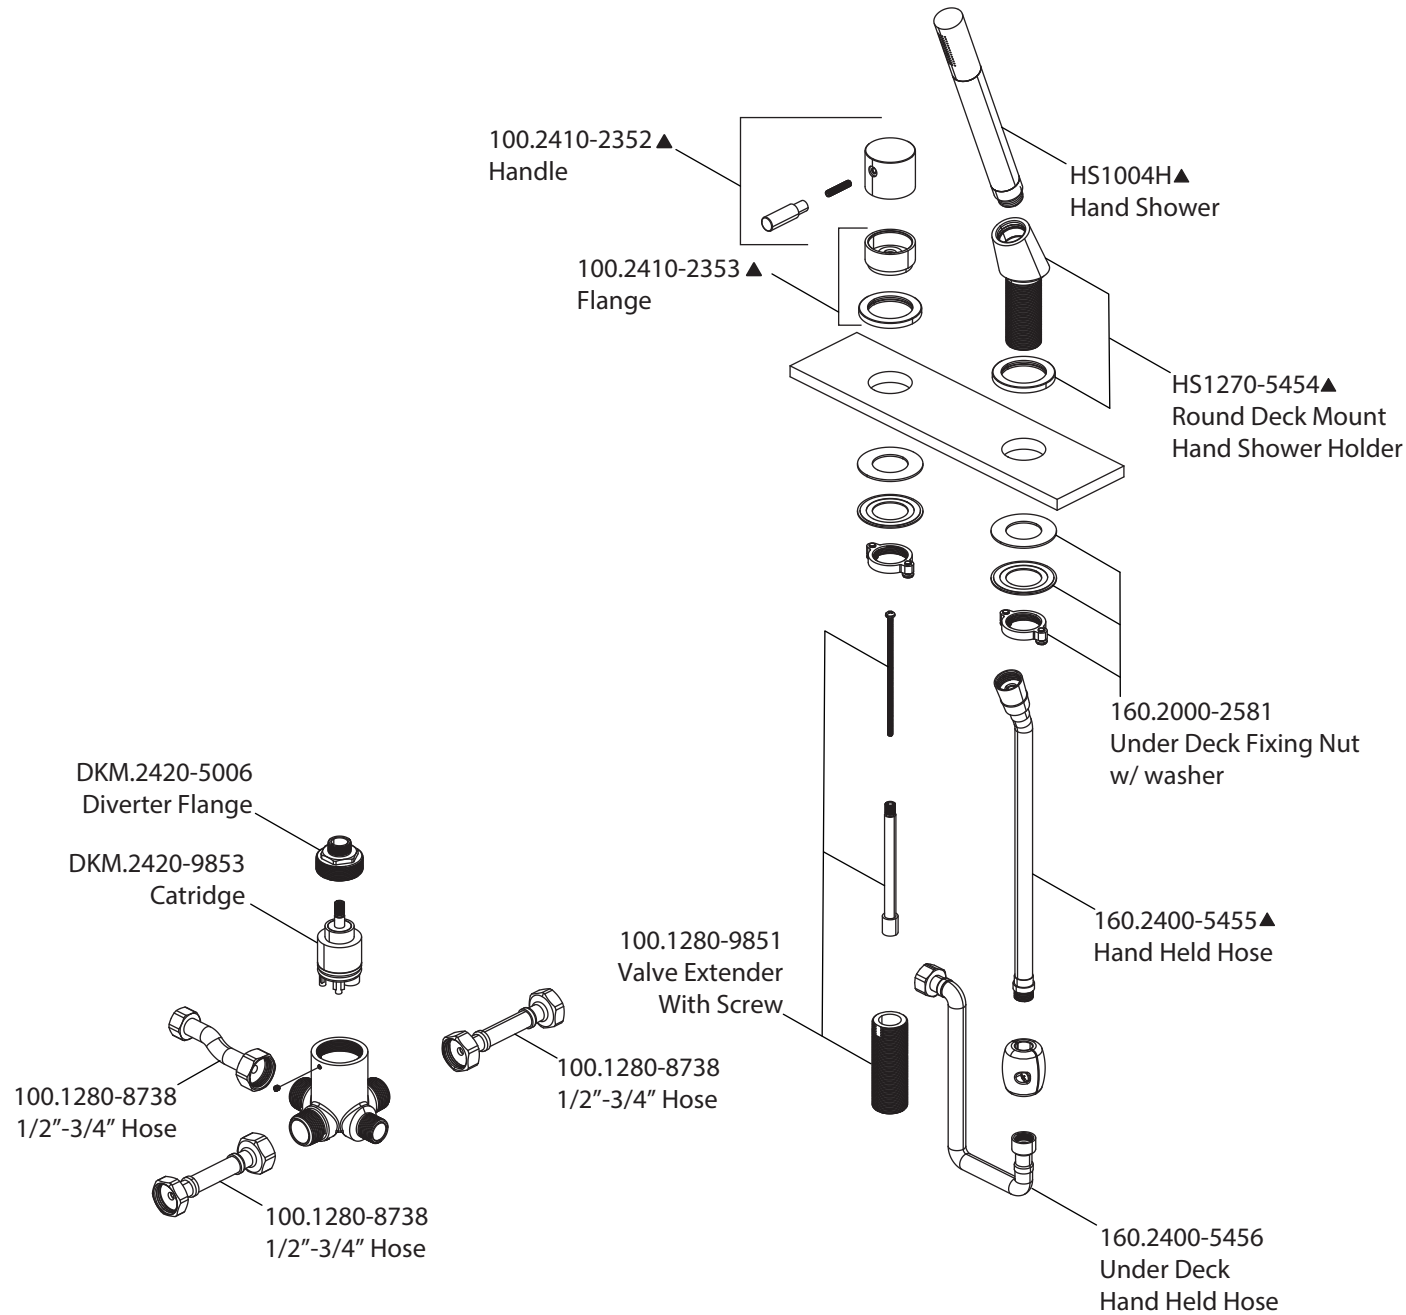

Product Parts Breakdown

Model No. 100.1280	Ver 2.56
 FLUSSO LUXURY PLUMBING FIXTURES	