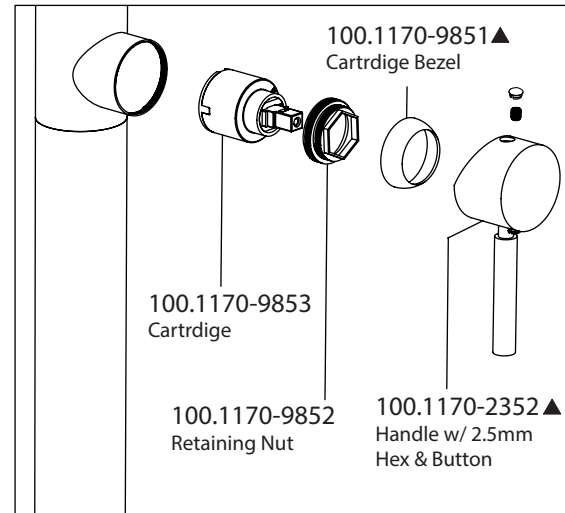

Product Parts Breakdown - (3/4" Version)

Model No. 100.1170

Ver 2.57

Product Parts Breakdown - (1/2" Version)

Model No. 100.1170

Ver 2.57

FLUSSO
LUXURY PLUMBING FIXTURES