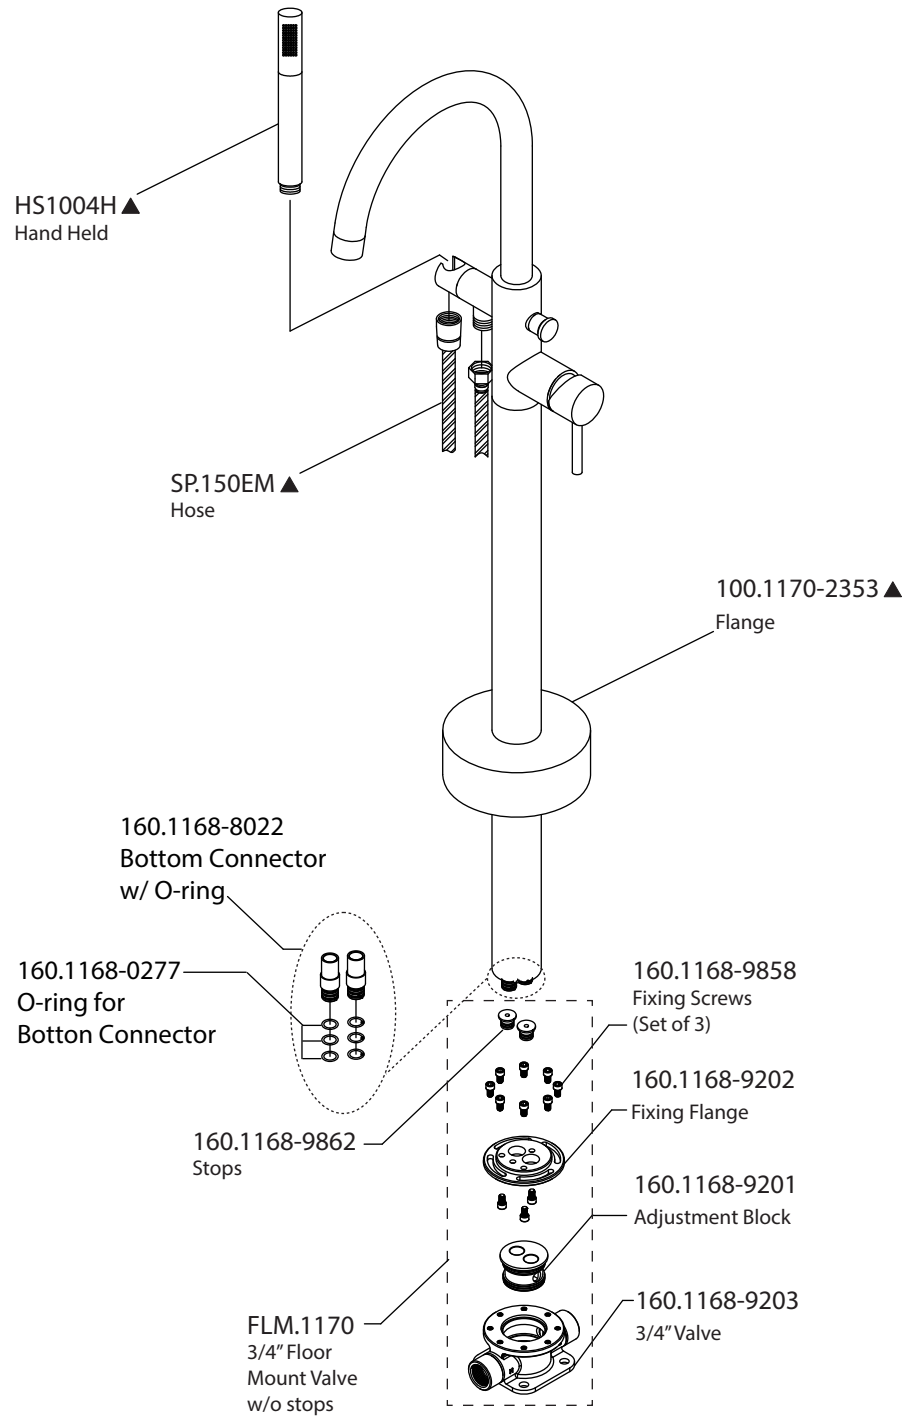

Product Parts Breakdown - (3/4" Version)

Model No. 100.1170

Ver 2.57

Product Parts Breakdown - (1/2" Version)

Model No. 100.1170

Ver 2.57

FLUSSO
LUXURY PLUMBING FIXTURES