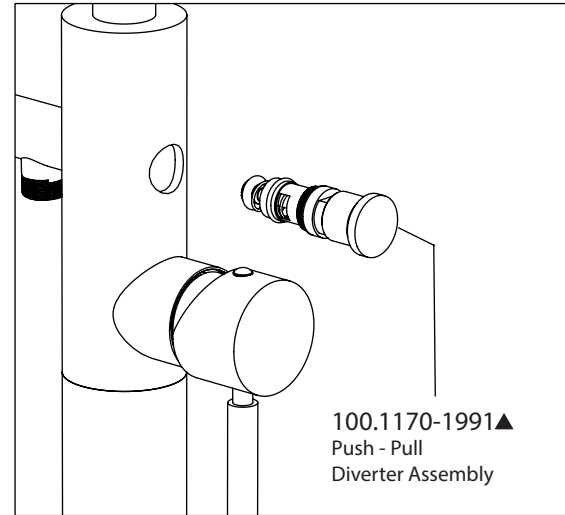

Product Parts Breakdown - (3/4" Version)

Model No. 100.1170

Ver 2.57

Product Parts Breakdown - (1/2" Version)

Model No. 100.1170

Ver 2.57

FLUSSO
LUXURY PLUMBING FIXTURES