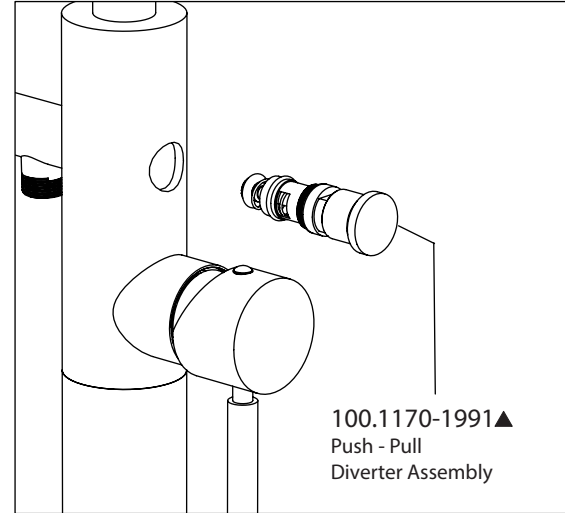

Product Parts Breakdown - (3/4" Version)

Model No. 100.1170

Ver 2.57

Product Parts Breakdown - (1/2" Version)

Model No. 100.1170

Ver 2.57

FLUSSO
LUXURY PLUMBING FIXTURES