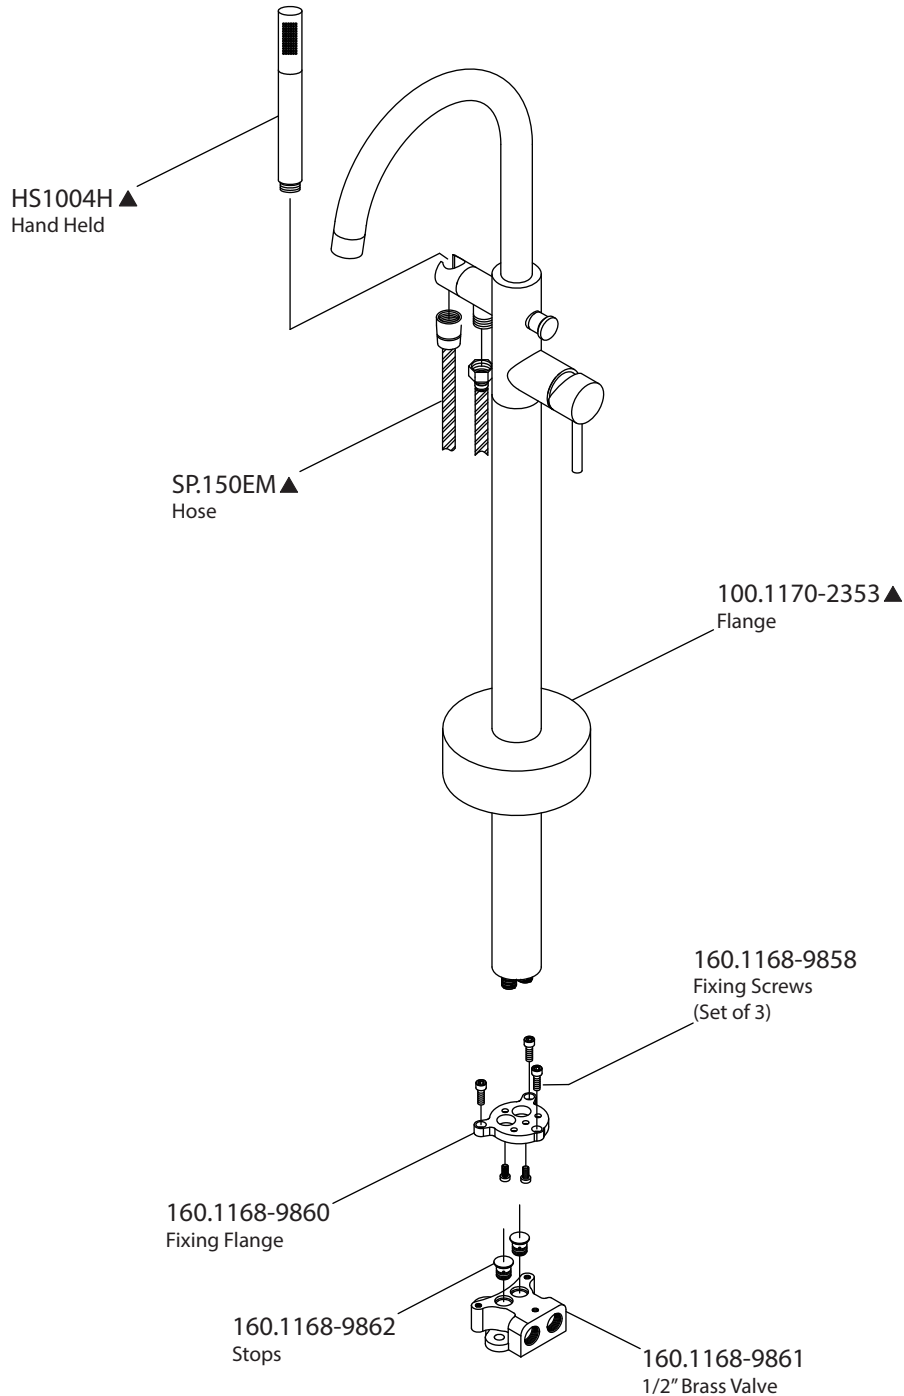

Product Parts Breakdown - (3/4" Version)

Model No. 100.1170

Ver 2.57

Product Parts Breakdown - (1/2" Version)

Model No. 100.1170

Ver 2.57

FLUSSO
LUXURY PLUMBING FIXTURES