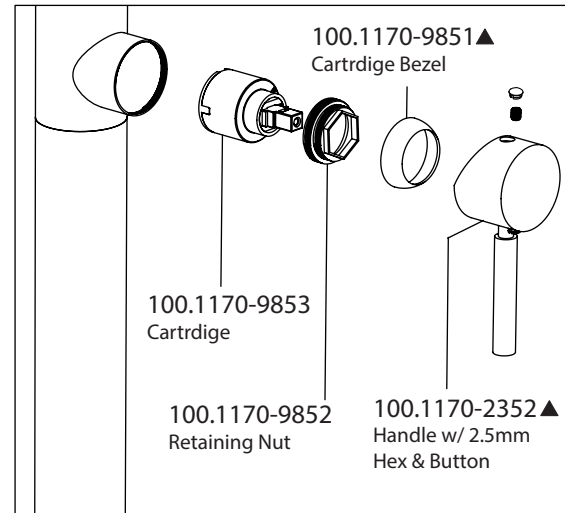

Product Parts Breakdown - (3/4" Version)

Model No. 100.1170

Ver 2.57

Product Parts Breakdown - (1/2" Version)

Model No. 100.1170

Ver 2.57

FLUSSO
LUXURY PLUMBING FIXTURES