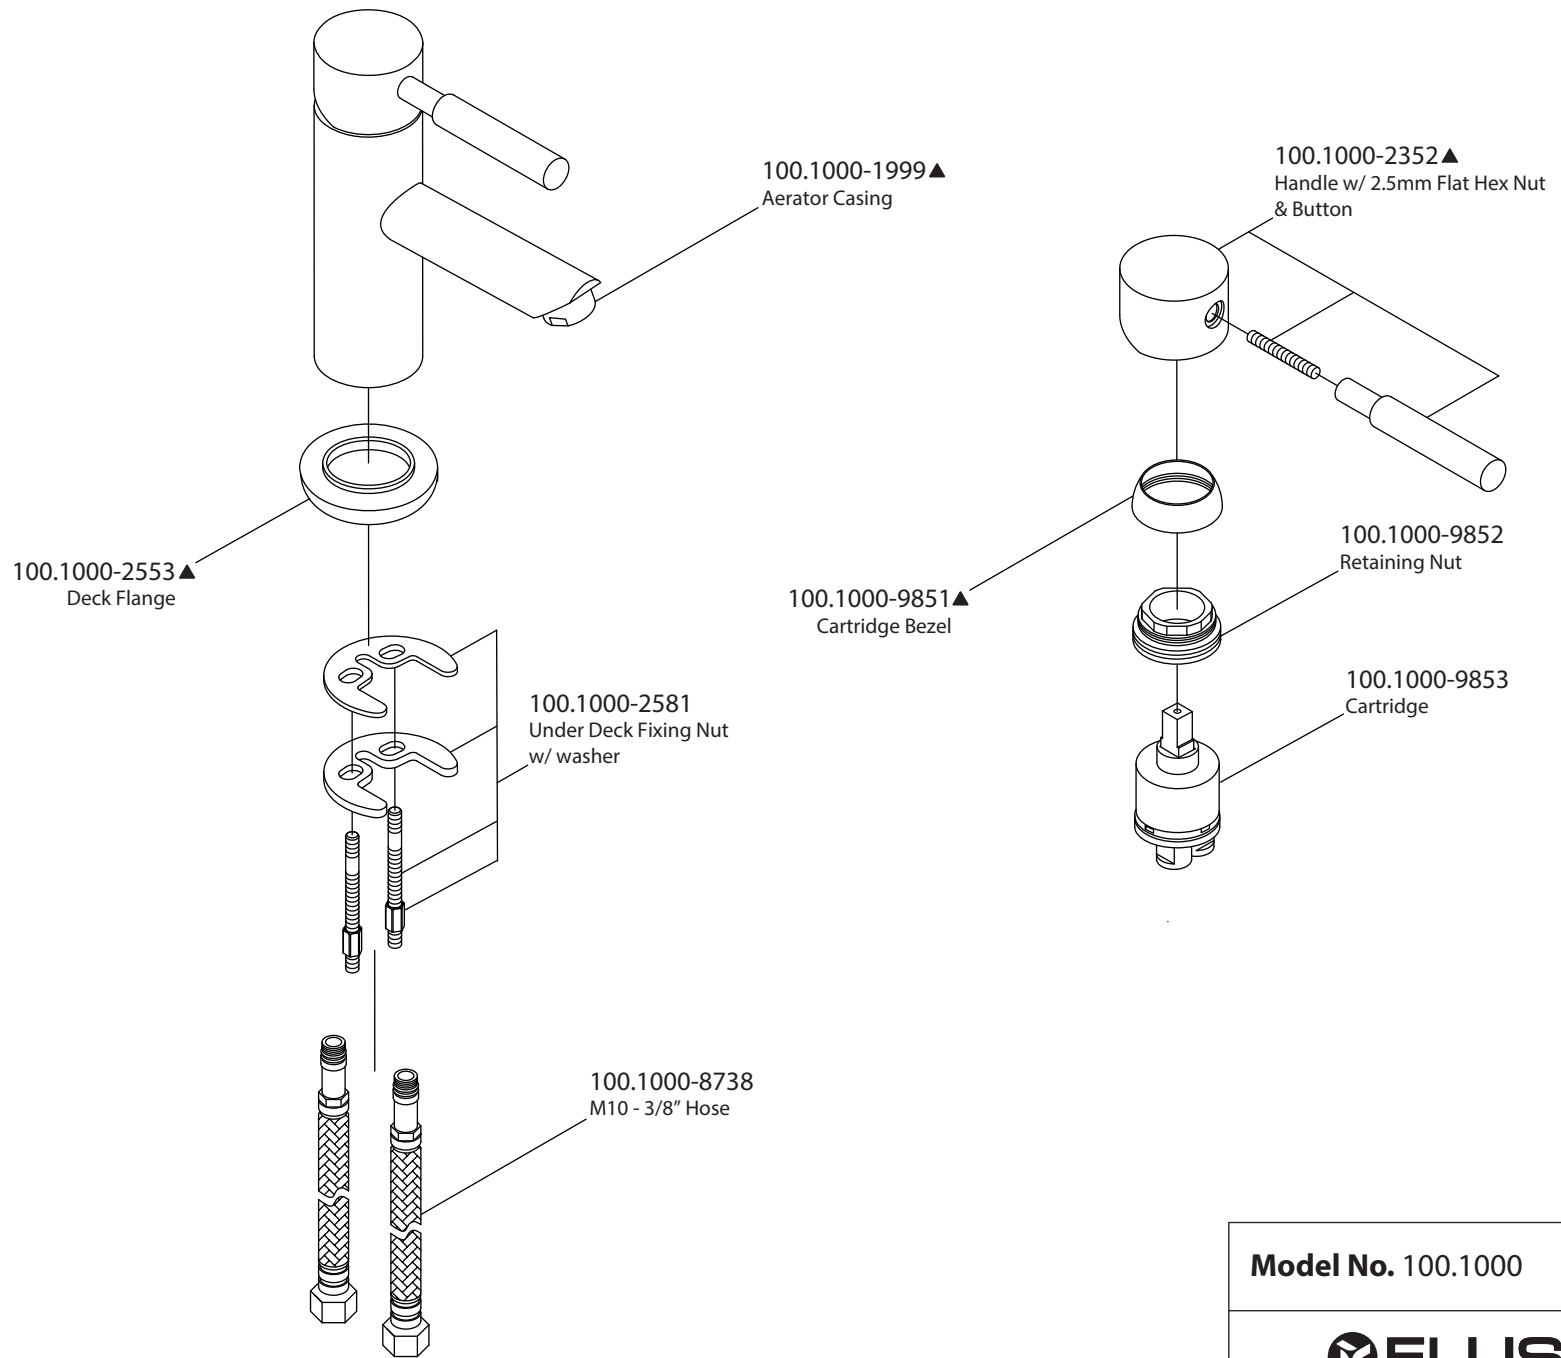

Product Parts Breakdown

Model No. 100.1000	Ver 2.53
 FLUSSO LUXURY PLUMBING FIXTURES	