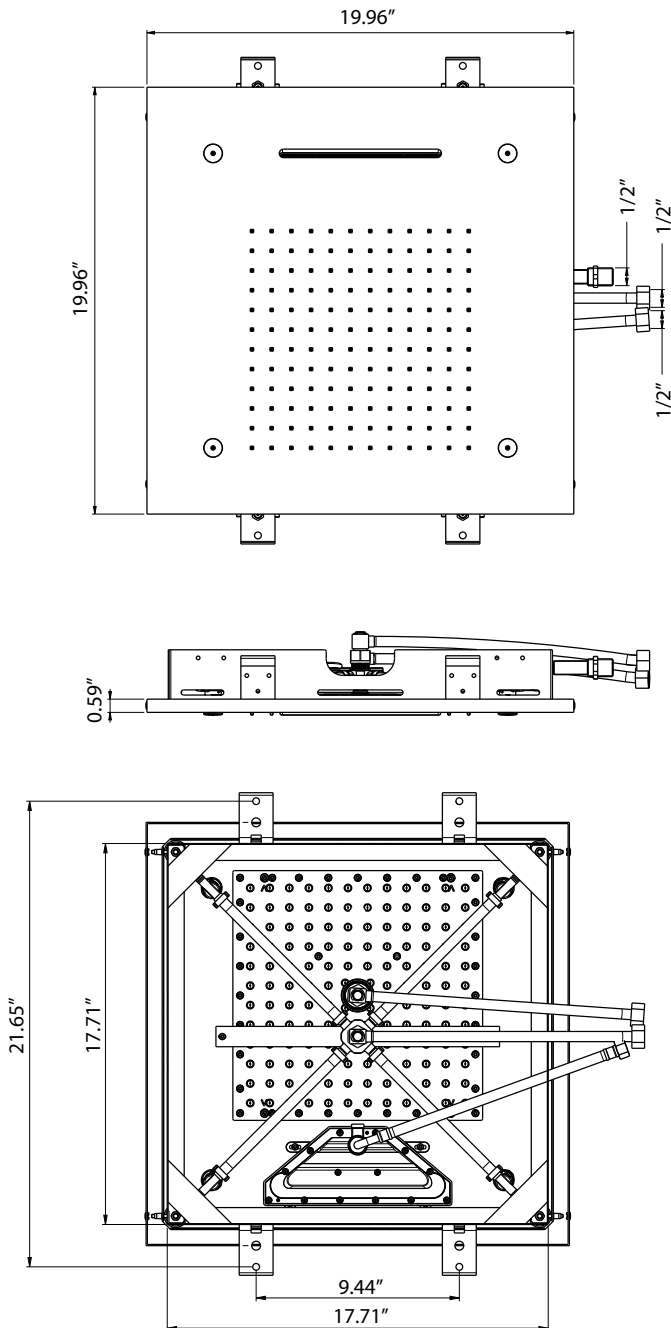

### TABLE OF CONTENTS

• Operating Specifications . . . . .	1
• Mounting Dimensions / Height Placement. . . . .	2
• Installation Instructions . . . . .	3

### WATER PRESSURE

This product is to be used with a water pressure range of 15 PSI to 72 PSI ONLY

If water pressure is greater than 72 PSI install a pressure reducing valve (PRV)

## MOUNTING DIMENSIONS

The MSS.20S installs flush into the ceiling. Review the dimensions on the right to ensure that adequate area is left for fixing the mounting brace into the ceiling.