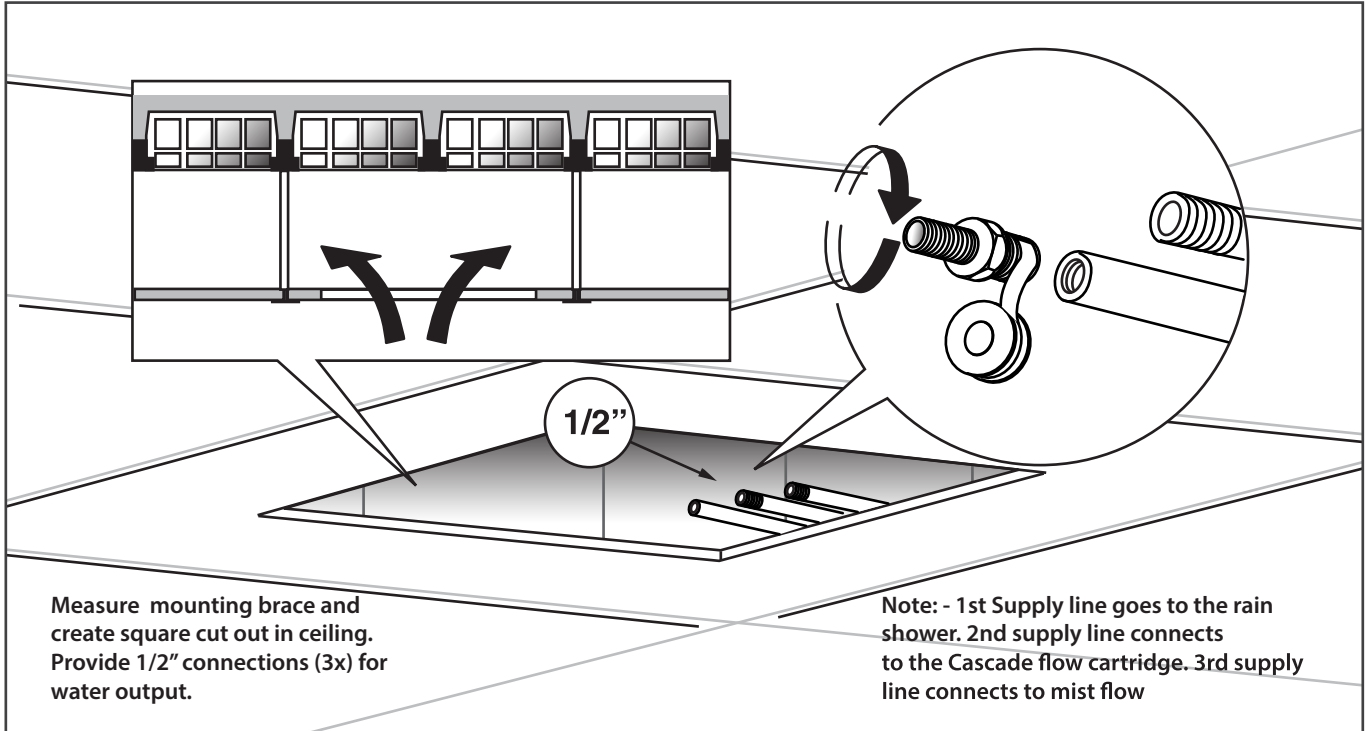

## MOUNTING DIMENSIONS

The MSS.20S installs flush into the ceiling. Review the dimensions on the right to ensure that adequate area is left for fixing the mounting brace into the ceiling.

## RAIN HEAD HEIGHT PLACEMENT

The MSS.20S will operate optimally if the below height install specifications are followed.

INSTALLATION INSTRUCTIONS

INSTALLATION INSTRUCTIONS

INSTALLATION INSTRUCTIONS

INSTALLATION INSTRUCTIONS