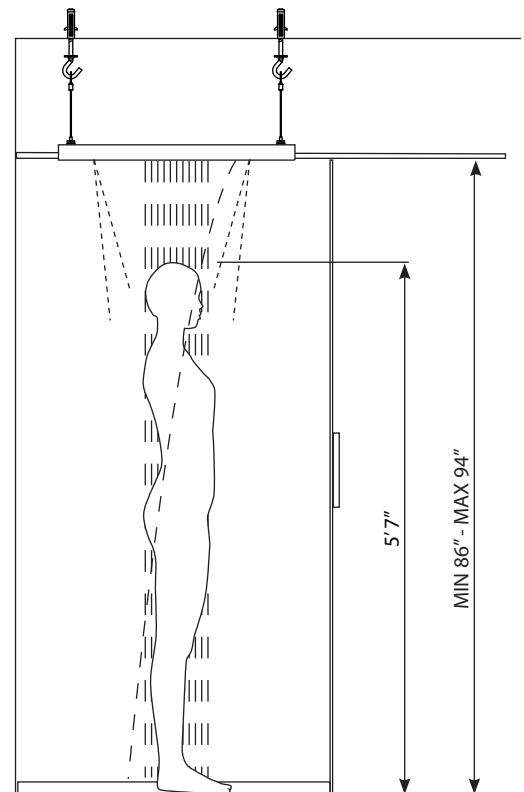

RAIN HEAD HEIGHT PLACEMENT

The MSS.20S will operate optimally if the below height install specifications are followed.