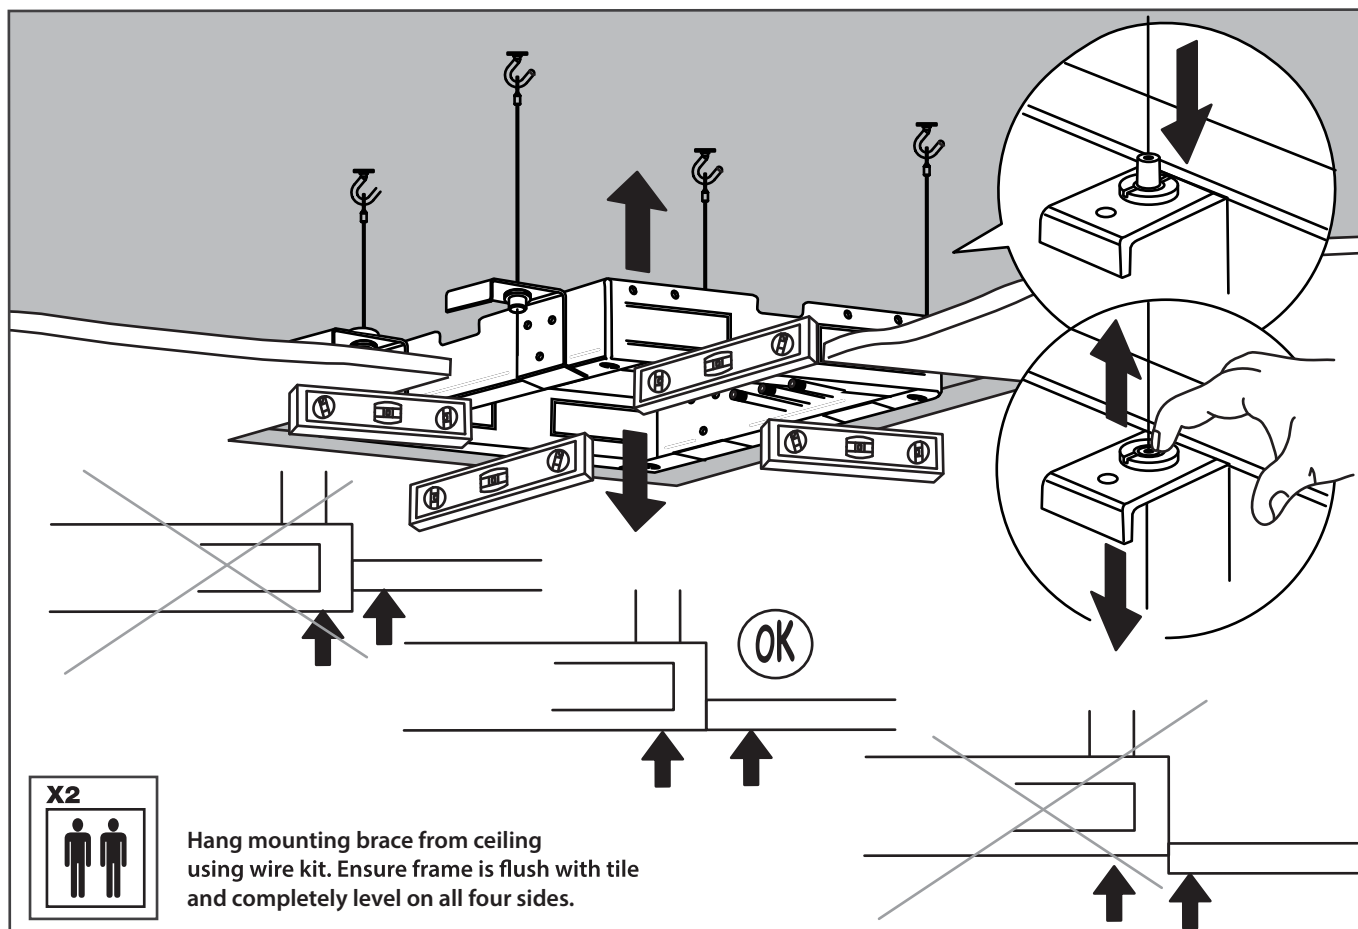

## MOUNTING DIMENSIONS

The MSS.20S installs flush into the ceiling. Review the dimensions on the right to ensure that adequate area is left for fixing the mounting brace into the ceiling.

## RAIN HEAD HEIGHT PLACEMENT

The MSS.20S will operate optimally if the below height install specifications are followed.

INSTALLATION INSTRUCTIONS

INSTALLATION INSTRUCTIONS

INSTALLATION INSTRUCTIONS

INSTALLATION INSTRUCTIONS

INSTALLATION INSTRUCTIONS

INSTALLATION INSTRUCTIONS

INSTALLATION INSTRUCTIONS

INSTALLATION INSTRUCTIONS

INSTALLATION INSTRUCTIONS

INSTALLATION INSTRUCTIONS