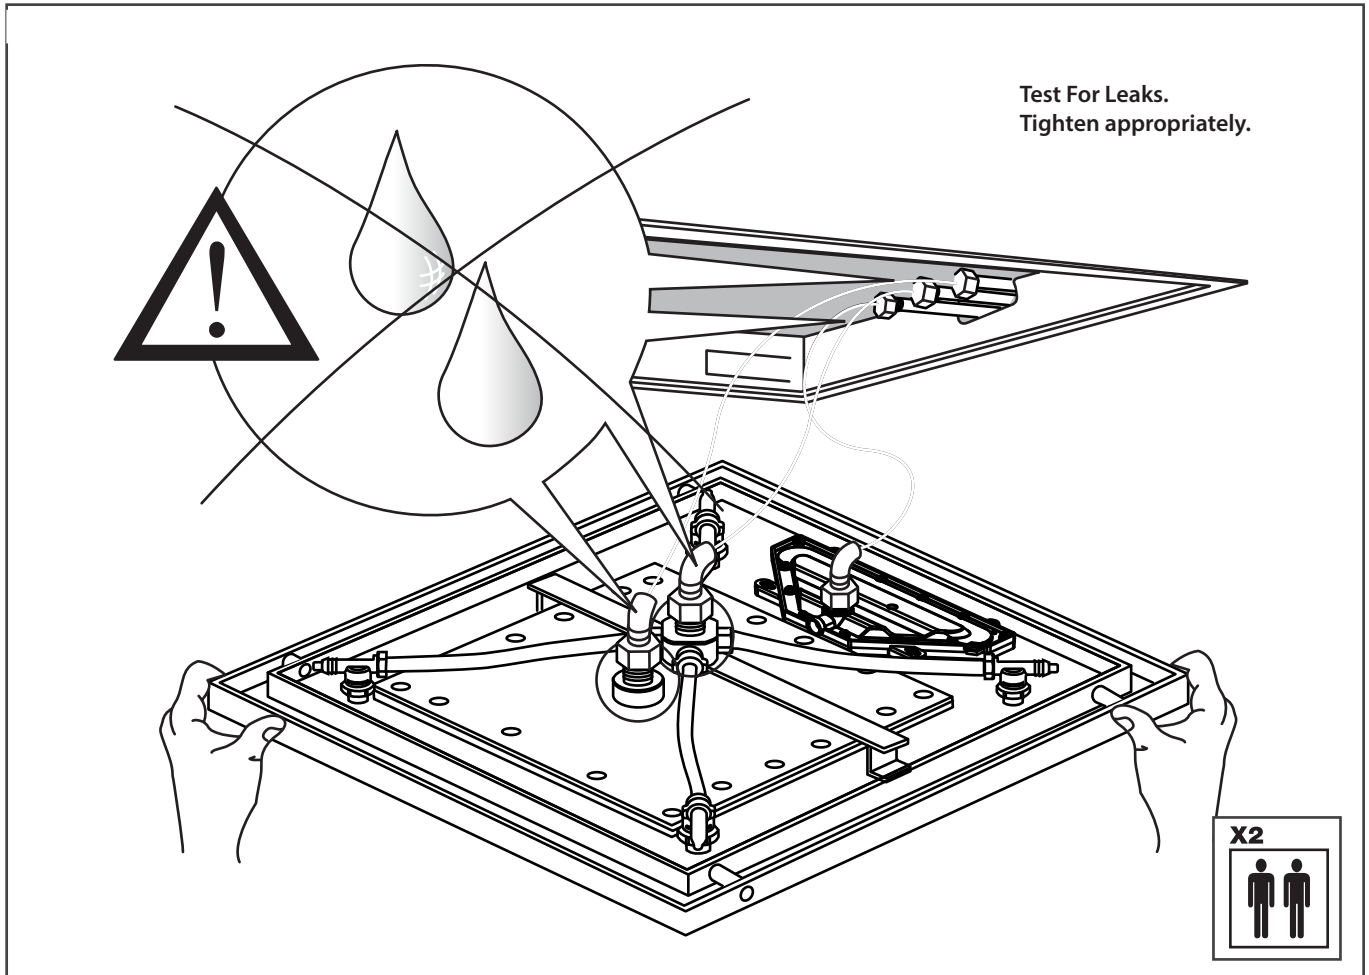

## MOUNTING DIMENSIONS

The MSS.20S installs flush into the ceiling. Review the dimensions on the right to ensure that adequate area is left for fixing the mounting brace into the ceiling.

## RAIN HEAD HEIGHT PLACEMENT

The MSS.20S will operate optimally if the below height install specifications are followed.

INSTALLATION INSTRUCTIONS

INSTALLATION INSTRUCTIONS

INSTALLATION INSTRUCTIONS

INSTALLATION INSTRUCTIONS

INSTALLATION INSTRUCTIONS

INSTALLATION INSTRUCTIONS

INSTALLATION INSTRUCTIONS

INSTALLATION INSTRUCTIONS

INSTALLATION INSTRUCTIONS

INSTALLATION INSTRUCTIONS