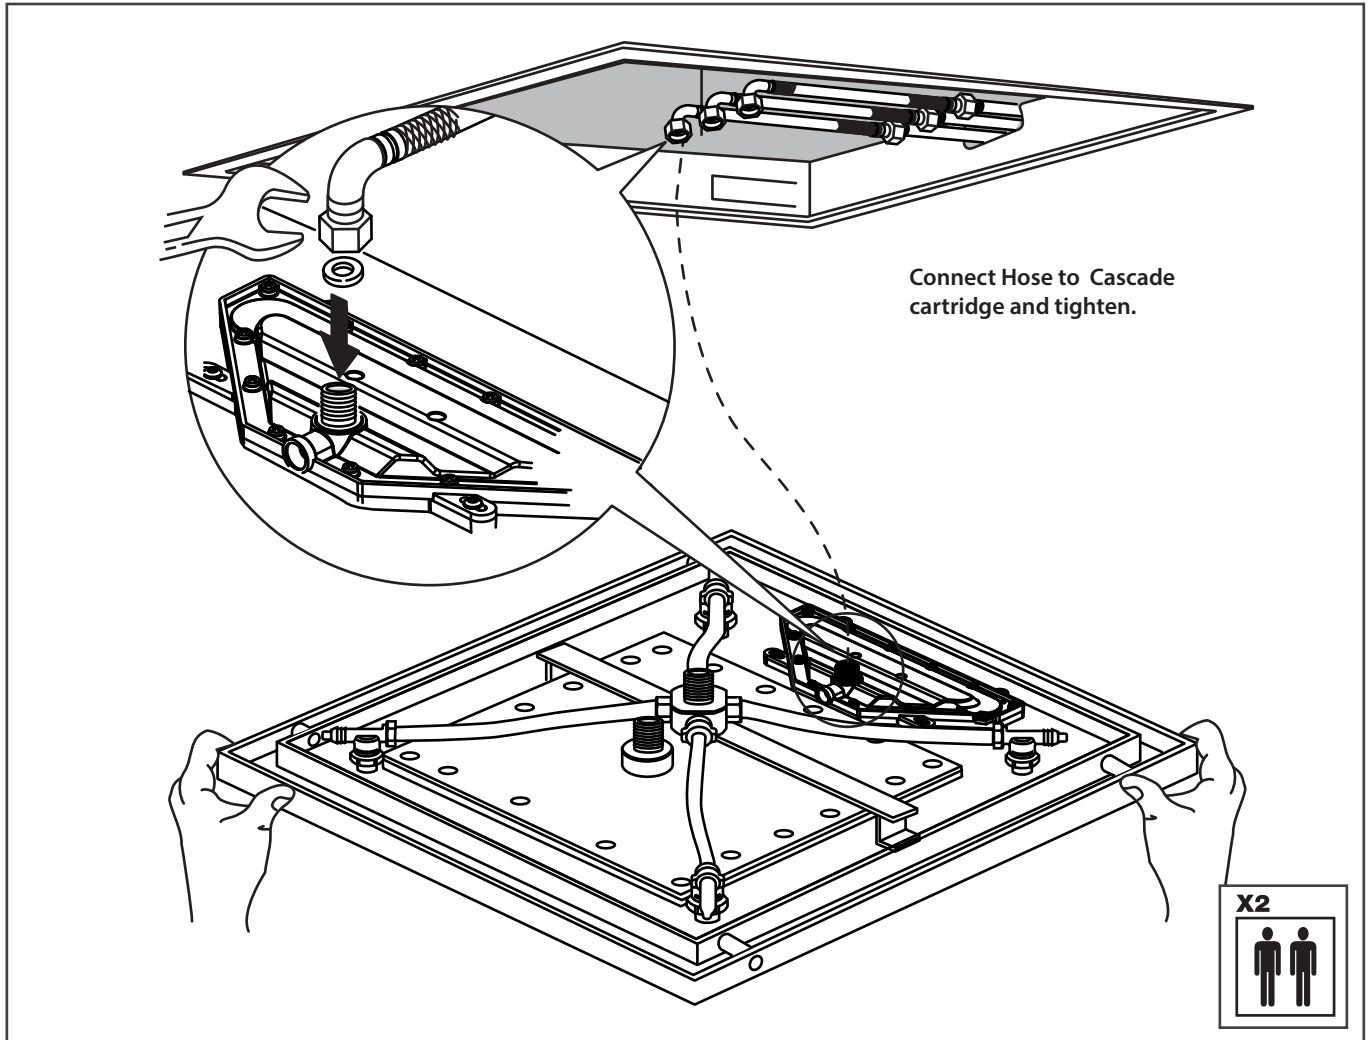

INSTALLATION INSTRUCTIONS