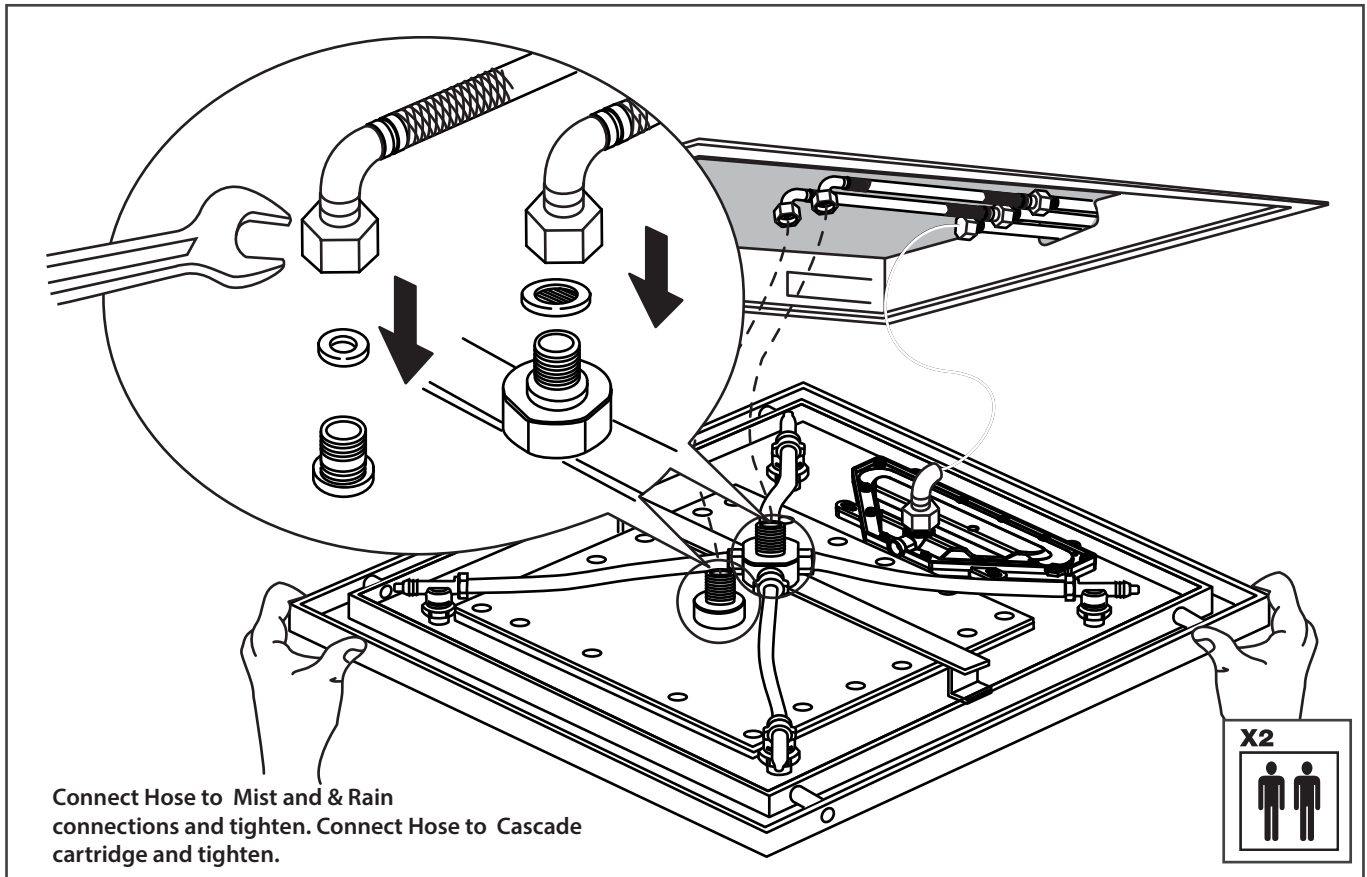

## MOUNTING DIMENSIONS

The MSS.20S installs flush into the ceiling. Review the dimensions on the right to ensure that adequate area is left for fixing the mounting brace into the ceiling.

## RAIN HEAD HEIGHT PLACEMENT

The MSS.20S will operate optimally if the below height install specifications are followed.

INSTALLATION INSTRUCTIONS

INSTALLATION INSTRUCTIONS

INSTALLATION INSTRUCTIONS

INSTALLATION INSTRUCTIONS

INSTALLATION INSTRUCTIONS

INSTALLATION INSTRUCTIONS

INSTALLATION INSTRUCTIONS

INSTALLATION INSTRUCTIONS

INSTALLATION INSTRUCTIONS

INSTALLATION INSTRUCTIONS