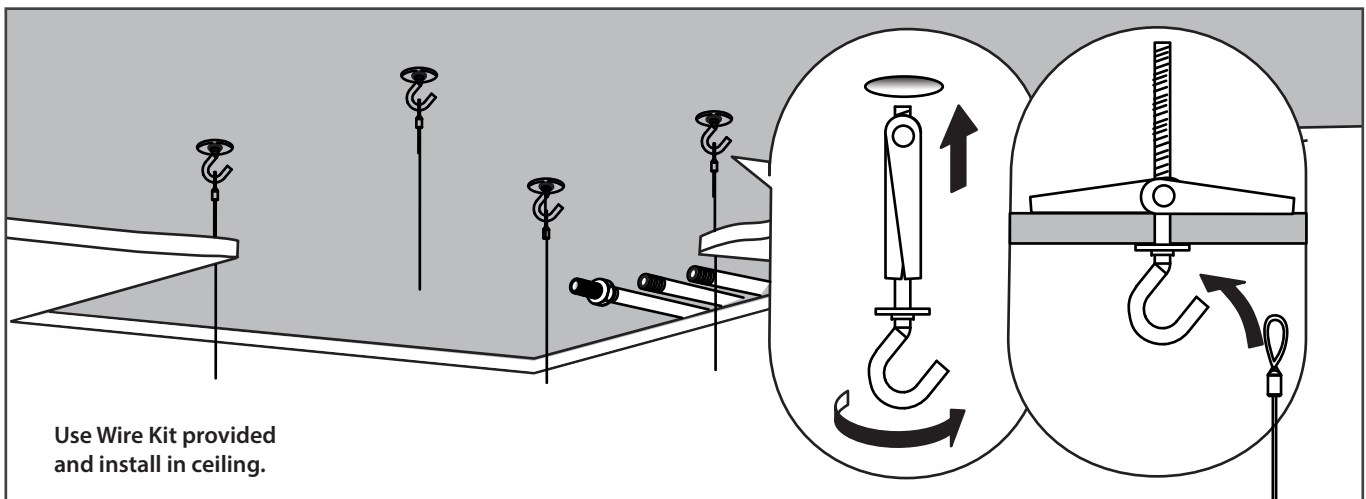

## MOUNTING DIMENSIONS

The MSS.20S installs flush into the ceiling. Review the dimensions on the right to ensure that adequate area is left for fixing the mounting brace into the ceiling.

## RAIN HEAD HEIGHT PLACEMENT

The MSS.20S will operate optimally if the below height install specifications are followed.

INSTALLATION INSTRUCTIONS

INSTALLATION INSTRUCTIONS

INSTALLATION INSTRUCTIONS

INSTALLATION INSTRUCTIONS

INSTALLATION INSTRUCTIONS

INSTALLATION INSTRUCTIONS

INSTALLATION INSTRUCTIONS

INSTALLATION INSTRUCTIONS

INSTALLATION INSTRUCTIONS

INSTALLATION INSTRUCTIONS