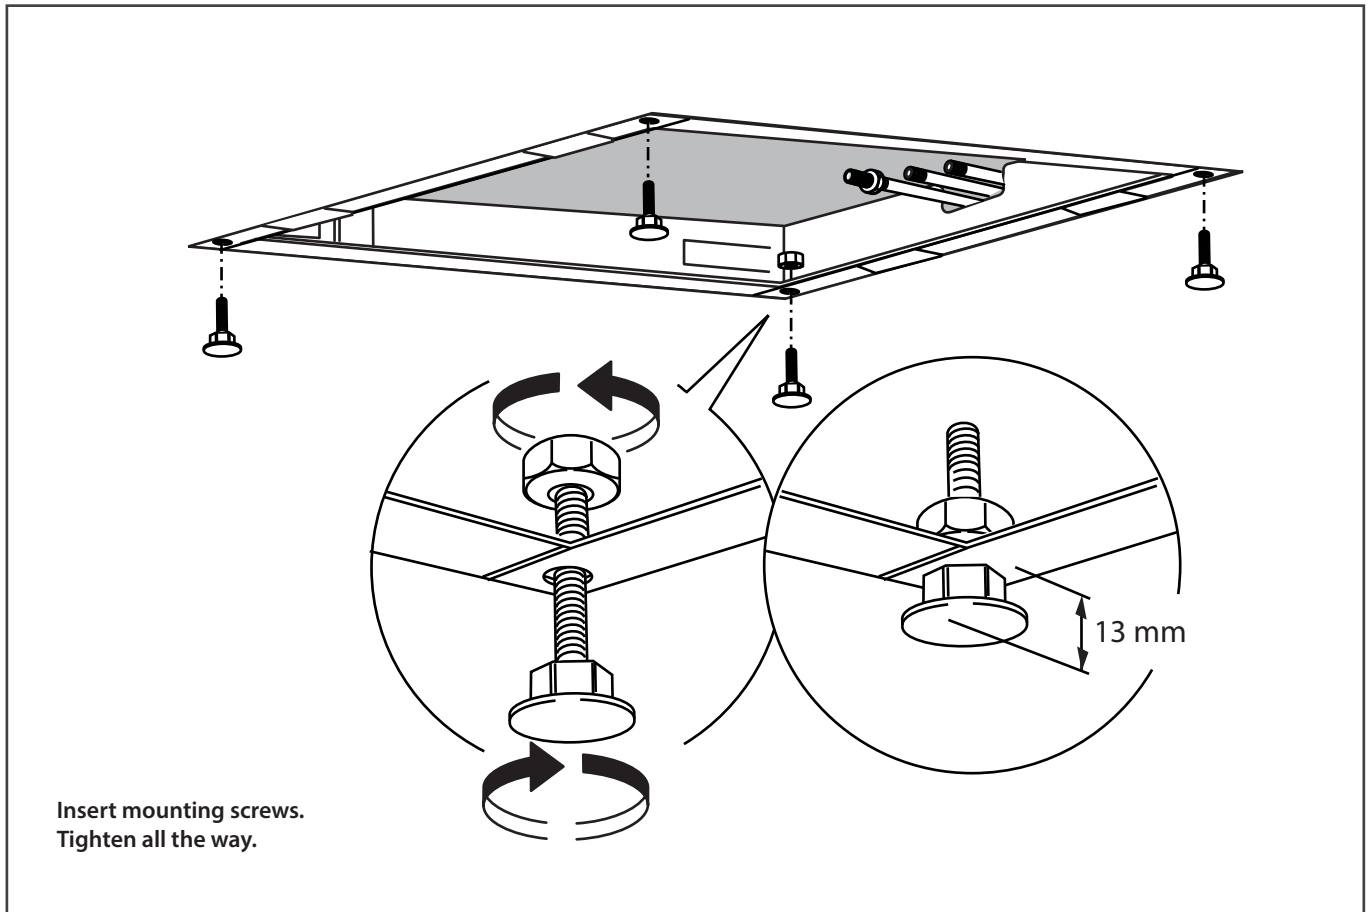

INSTALLATION INSTRUCTIONS