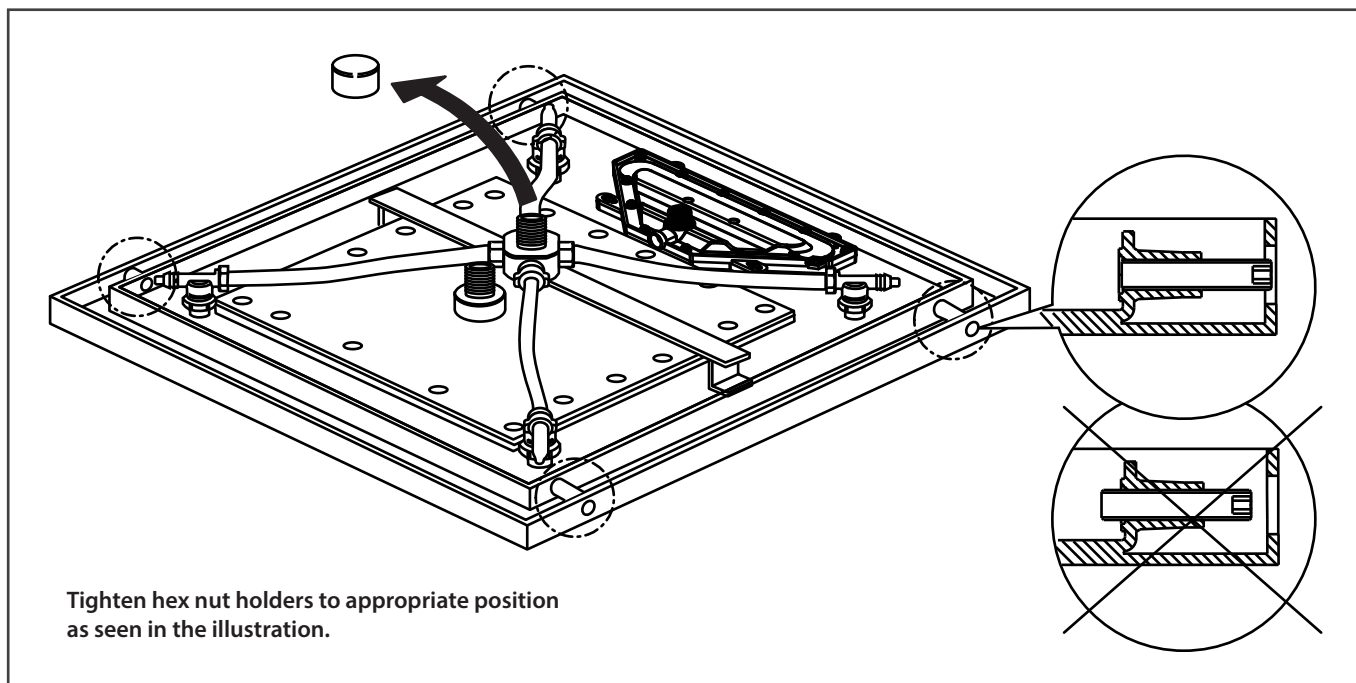

INSTALLATION INSTRUCTIONS