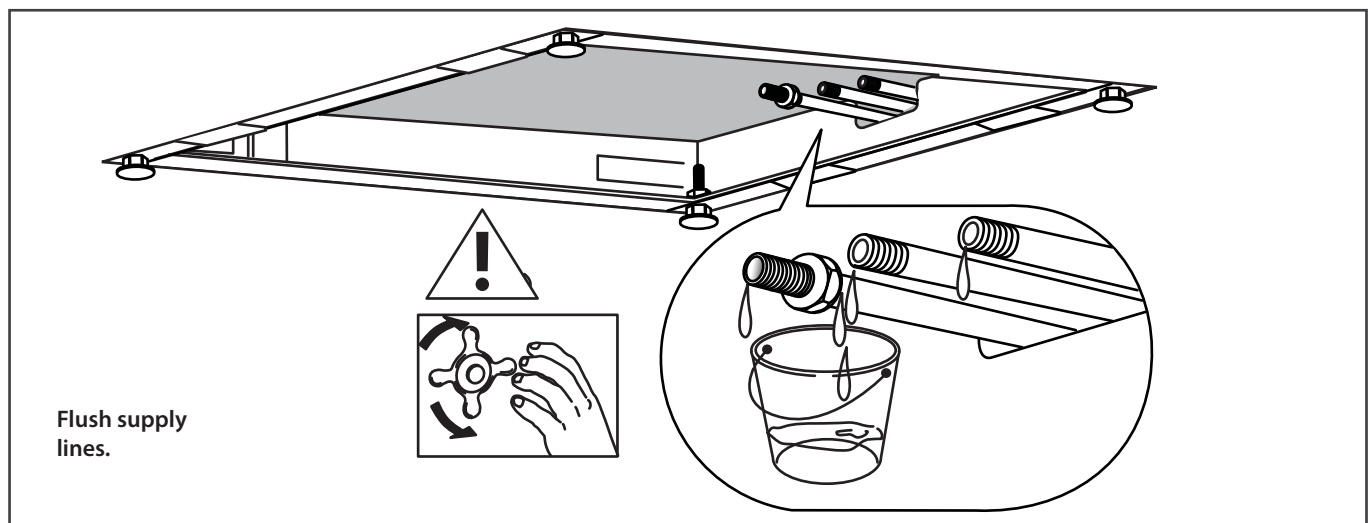

INSTALLATION INSTRUCTIONS