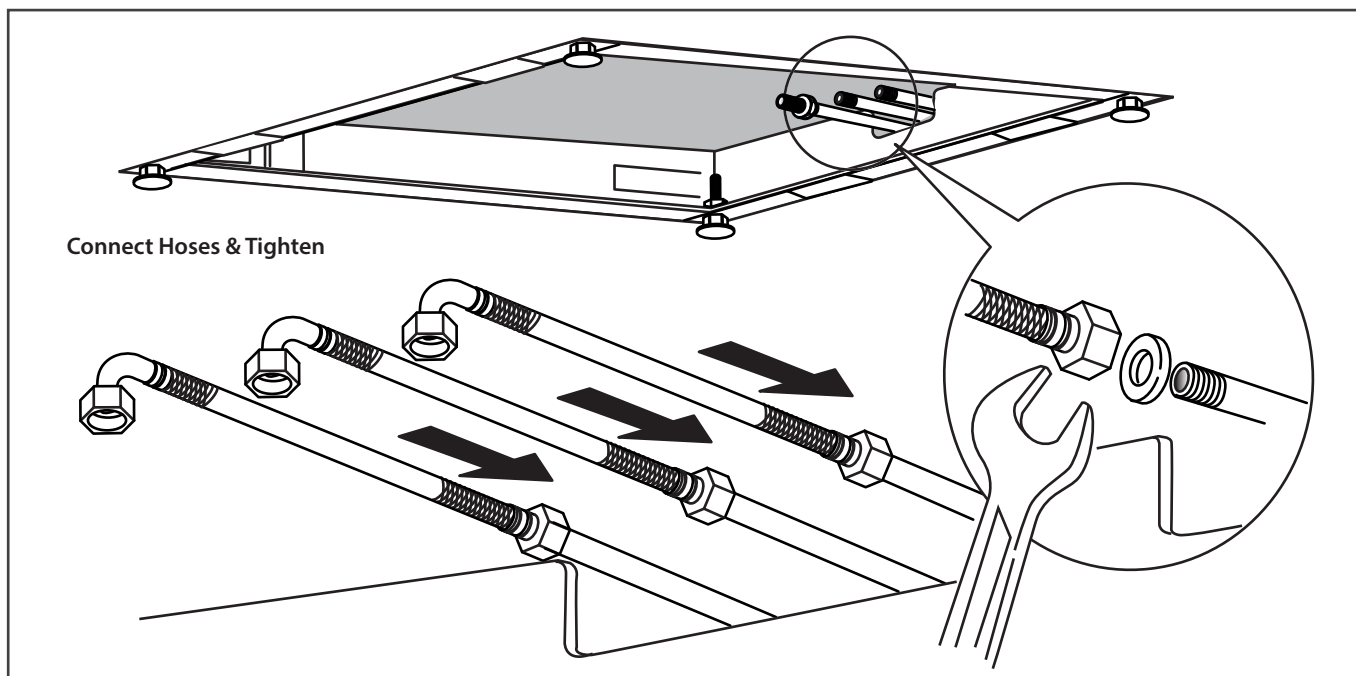

INSTALLATION INSTRUCTIONS