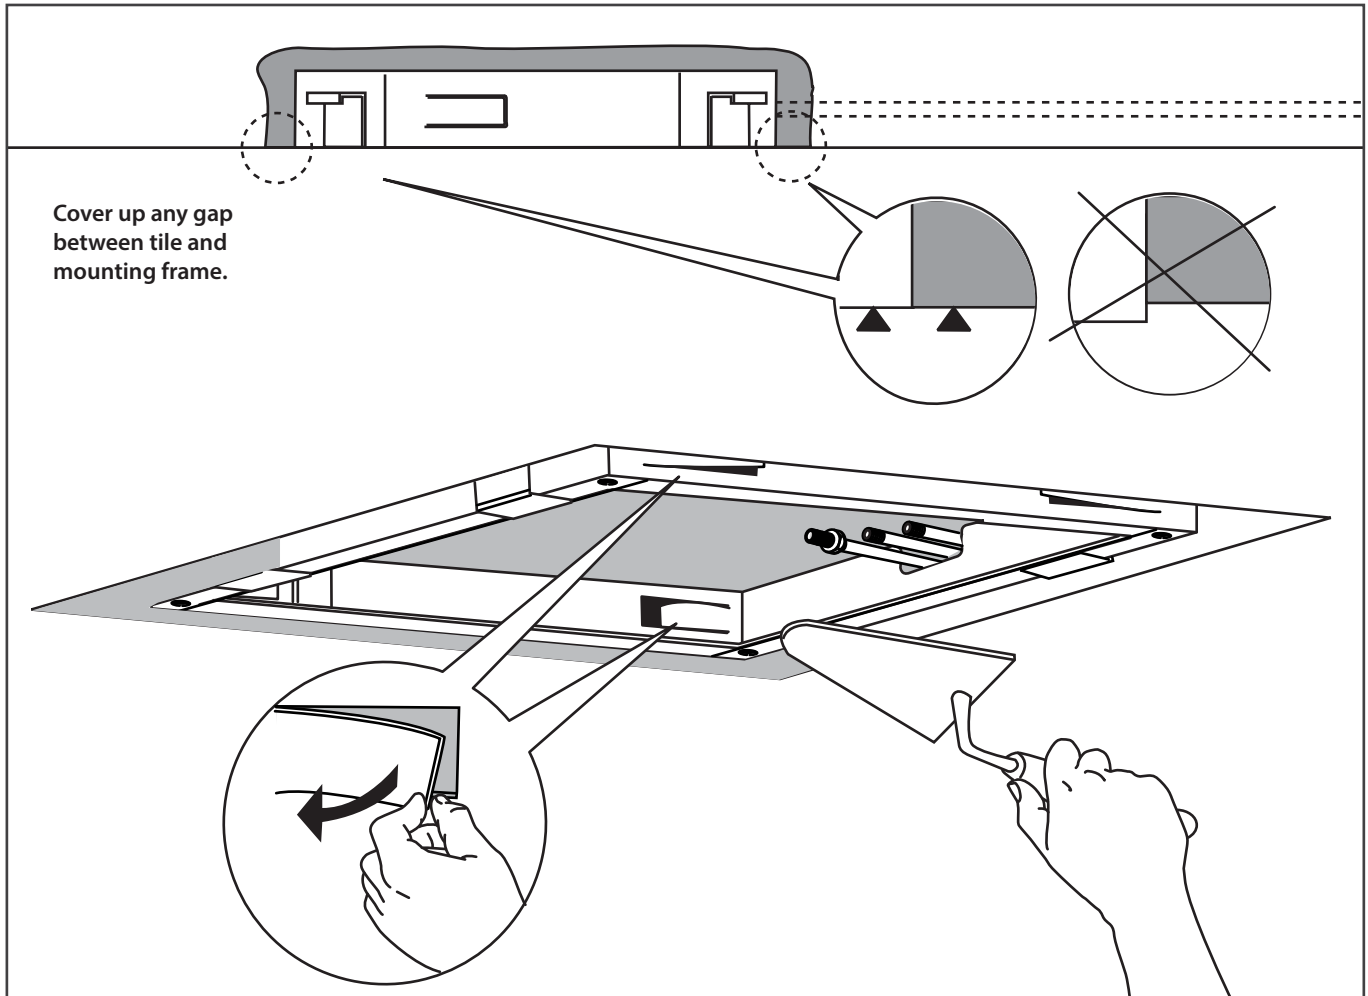

## MOUNTING DIMENSIONS

The MSS.20S installs flush into the ceiling. Review the dimensions on the right to ensure that adequate area is left for fixing the mounting brace into the ceiling.

## RAIN HEAD HEIGHT PLACEMENT

The MSS.20S will operate optimally if the below height install specifications are followed.

INSTALLATION INSTRUCTIONS

INSTALLATION INSTRUCTIONS

INSTALLATION INSTRUCTIONS

INSTALLATION INSTRUCTIONS