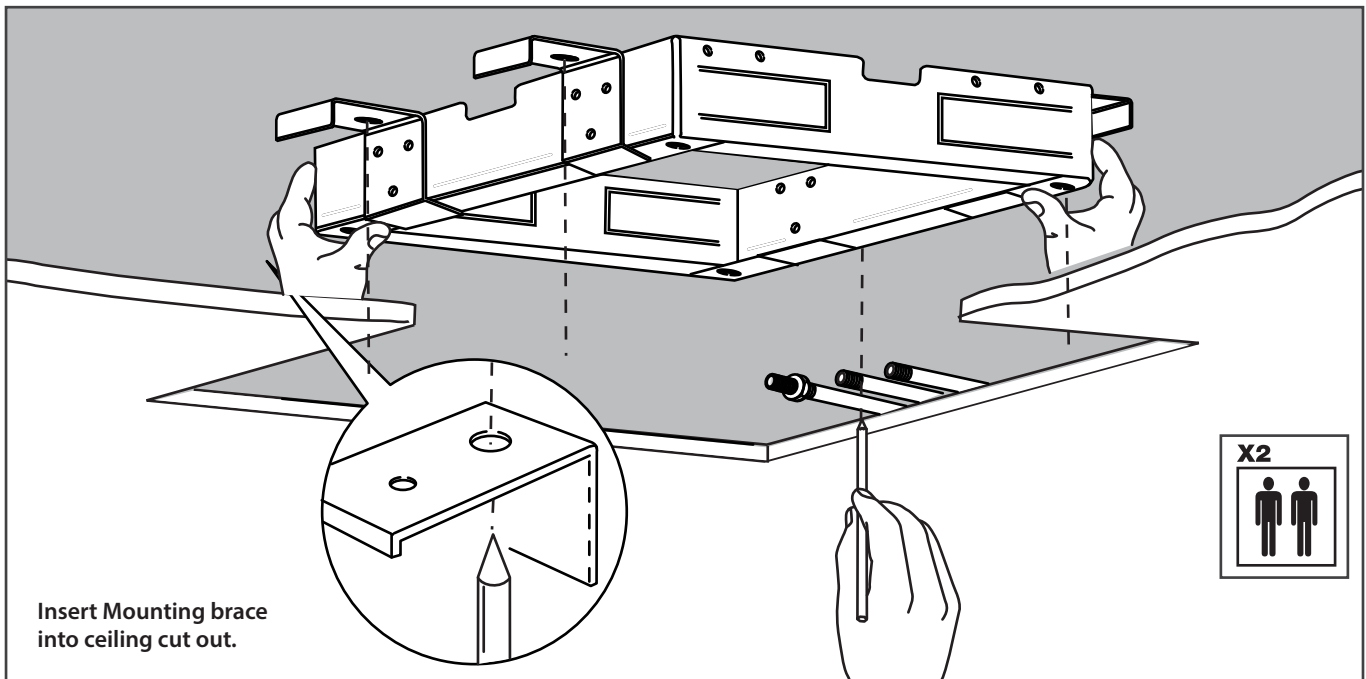

INSTALLATION INSTRUCTIONS