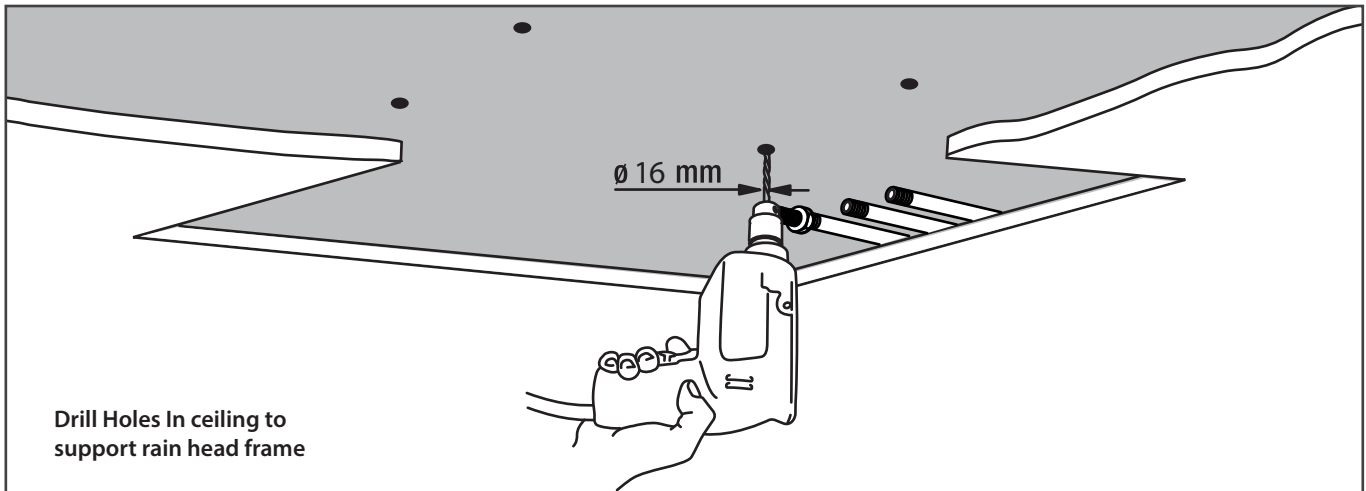

## MOUNTING DIMENSIONS

The MSS.20S installs flush into the ceiling. Review the dimensions on the right to ensure that adequate area is left for fixing the mounting brace into the ceiling.

## RAIN HEAD HEIGHT PLACEMENT

The MSS.20S will operate optimally if the below height install specifications are followed.

INSTALLATION INSTRUCTIONS

INSTALLATION INSTRUCTIONS

INSTALLATION INSTRUCTIONS

INSTALLATION INSTRUCTIONS