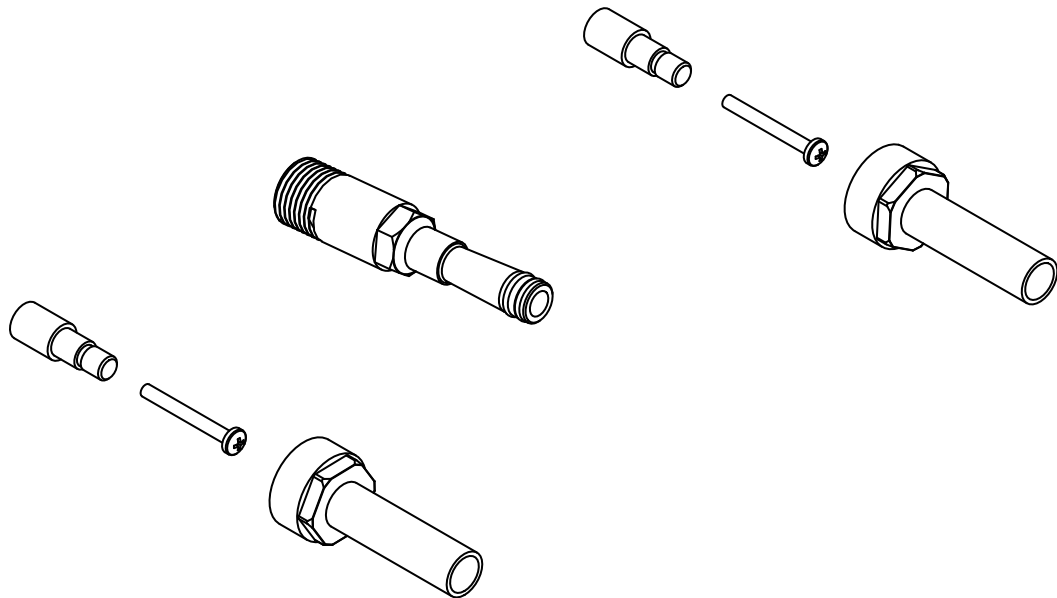

# 160.1900E Wall Mount Lavatory Faucet Extension kit

## BEFORE YOU BEGIN

- You must observe all local plumbing laws and codes.
- Do not install this valve if it does not meet local plumbing codes.
- Shut off the main water supply.