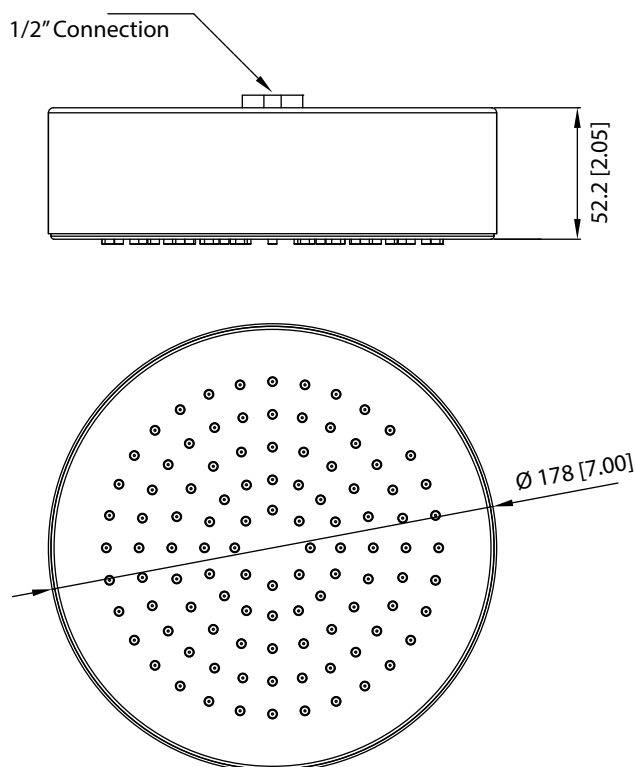

## HSB.7R | 7" Brass Shower Head

### SPECIFICATIONS:

- Solid Brass Shower Head
- Scrub rubber nozzles to easily clean water sediment
- 1.8 GPM Flow Rate
- 104 Nozzles

Legislation Compliance

ZeroDrip Technology

### Technical Diagram

### MATCHING SHOWER ARMS:

- 1) HS1040 (15" Wall Mount Shower Arm)