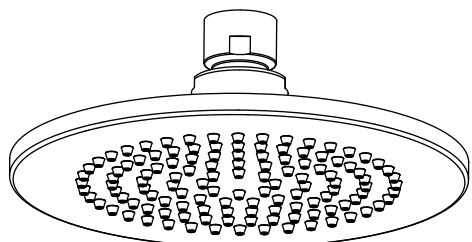

HSB.6R | 6" Brass Shower Head

SPECIFICATIONS:

- Solid Brass Shower Head
- Scrub rubber nozzles to easily clean water sediment
- 1.8 GPM Flow Rate
- 123 Nozzles

Legislation Compliance

ZeroDrip Technology

Technical Diagram