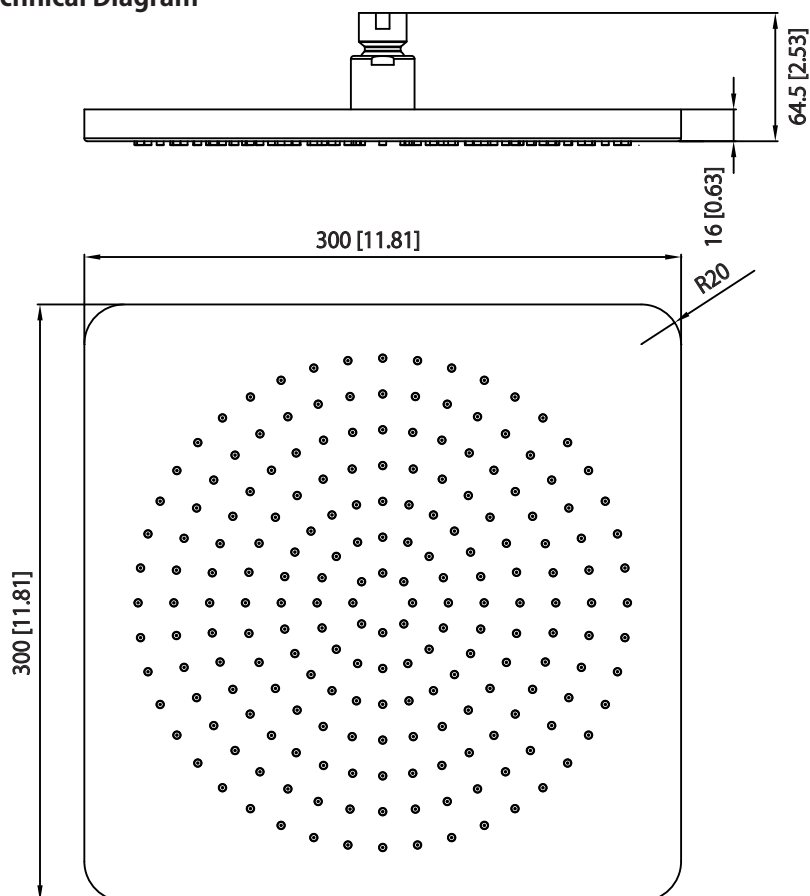

HSB.12C | 12" Brass Shower Head

SPECIFICATIONS:

- Solid Brass Shower Head
- Scrub rubber nozzles to easily clean water sediment
- 2.5 GPM Flow Rate
- 196 Nozzles

Legislation Compliance

ZeroDrip Technology

Technical Diagram

MATCHING SHOWER ARM:

- 1) HS1060 (16" Wall Mount Shower Arm)