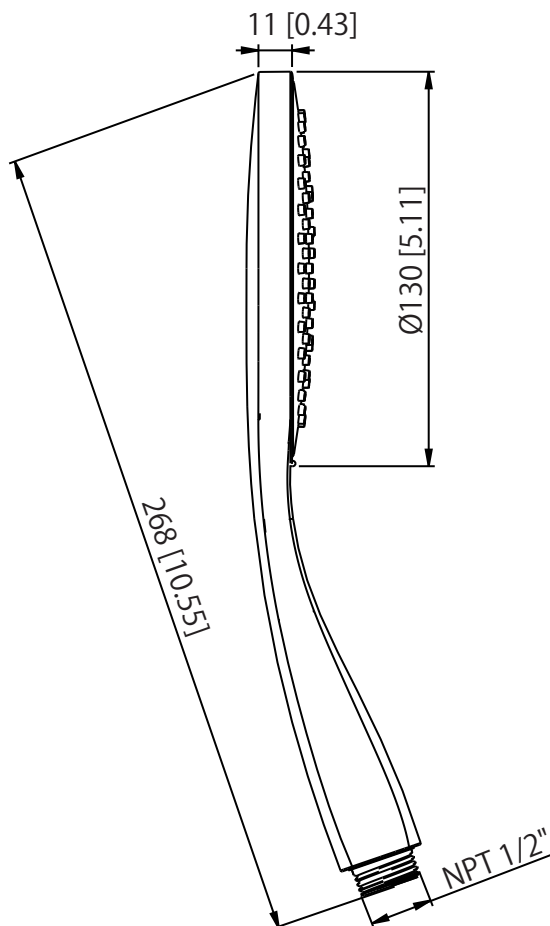

HS5130 | 130mm Single Function Hand-Shower

SPECIFICATIONS:

- ABS Construction
- Scrub nozzles to easily clean water sediment
- 1.8 GPM Flow Rate
- Includes backflow prevention check valve

Legislation Compliance

ZeroDrip Technology

Technical Diagram

SEE ALSO:

1) HS5100 (100mm)