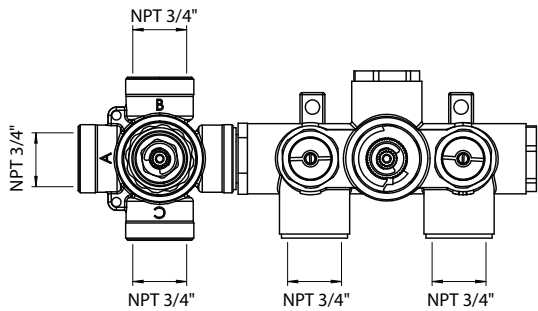

160.2780 | 3/4" Thermostatic Valve With 3-Way Diverter & Integrated Volume Control

Trim [160.4000VT**]

Valve [TVH.2705F]

SPECIFICATIONS:

- Turn bottom knob to control temperature.
- Turn top knob to control water flow.
- Thermostatic Valve Flow Rate - 8.0 GPM @ 60 PSI
- Extension Available - TVH.4101E**
- 3-Output

- Turn bottom knob to control temperature.
- Turn top knob to control water flow.
- Thermostatic Valve Flow Rate - 8.0 GPM @ 60 PSI
- Extension Available - TVH.4101E**

STANDARDS:

- ASME A112.18.1 / CSA B125.1

!
A separate volume control is **not** needed to turn water supply off. Volume control functionality is integrated within this valve.

CALGreen Compliant

Legislation Compliance

ZeroDrip Technology

Technical Diagram

Note: Pre-Installed cap cannot be removed unless a separate volume control or diverter is used

TVH.2705F | 3/4" Thermostatic Valve With 3-Way Diverter & Integrated
Volume Control Page 2 of 2

THREE OUPUT - CAL-GREEN - NO SHARED PORT OPERATION