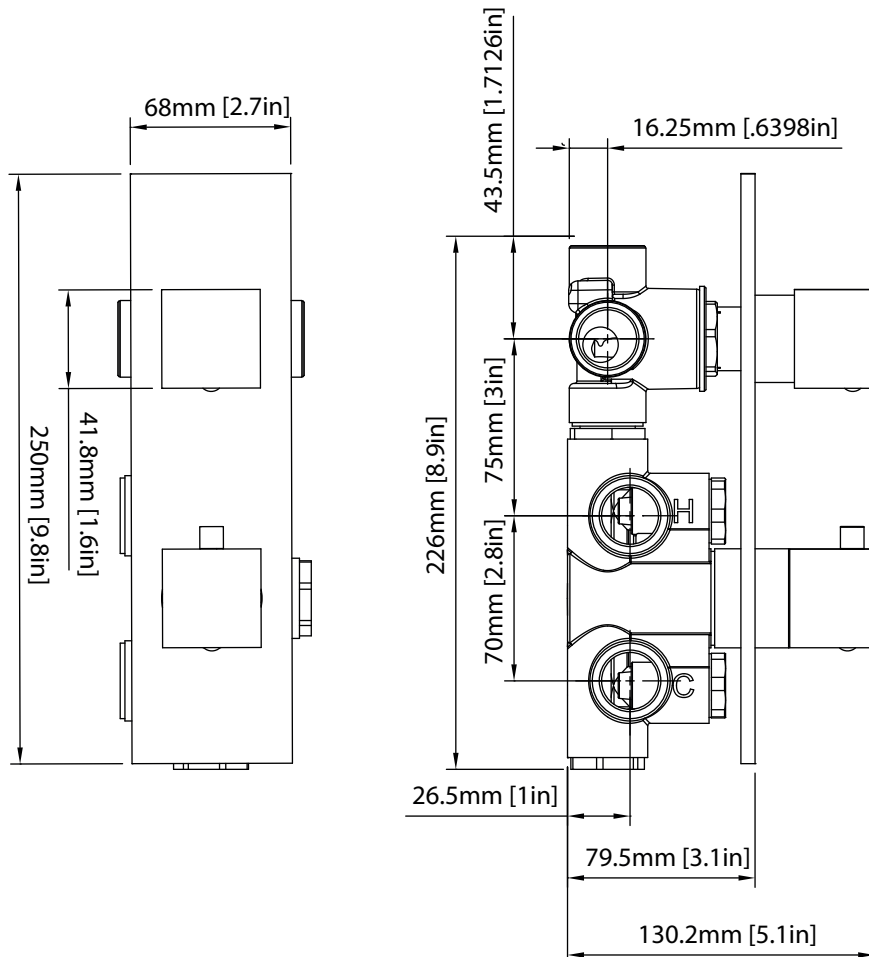

160.2780 | 3/4" Thermostatic Valve With 3-Way Diverter & Integrated Volume Control

Trim [160.4000VT**]

Valve [TVH.2705F]

SPECIFICATIONS:

- Turn bottom knob to control temperature.
- Turn top knob to control water flow.
- Thermostatic Valve Flow Rate - 8.0 GPM @ 60 PSI
- Extension Available - TVH.4101E**
- 3-Output

STANDARDS:

- ASME A112.18.1 / CSA B125.1

Legislation Compliance

ZeroDrip Technology

Technical Diagram

TVH.2705F | 3/4" Thermostatic Valve With 3-Way Diverter & Integrated Volume Control Page 1 of 2

SPECIFICATIONS:

- Turn bottom knob to control temperature.
- Turn top knob to control water flow.
- Thermostatic Valve Flow Rate - 8.0 GPM @ 60 PSI
- Extension Available - TVH.4101E**

STANDARDS:

- ASME A112.18.1 / CSA B125.1

Diverter Cartridge # - **15100** (Included)

Total 6 Positions as defined below, with **only** 1 port active at one time.

- Position 0 - Off - No Water Flow
- Position 1 - Output B Activated
- Position 2 - Off - No Water Flow
- Position 3 - Output A Activated
- Position 4 - Off - No Water Flow
- Position 5 - Output C Activated