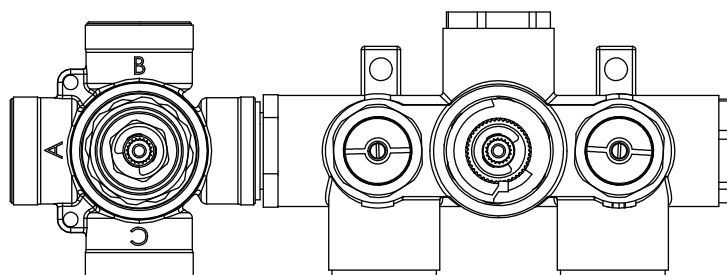

Note: Pre-Installed cap cannot be removed unless a separate volume control or diverter is used

TVH.2705F | 3/4" Thermostatic Valve With 3-Way Diverter & Integrated
Volume Control Page 2 of 2

THREE OUPUT - CAL-GREEN - NO SHARED PORT OPERATION

Diverter Cartridge # - **15100** (Included)

Total 6 Positions as defined below, with **only** 1 port active at one time.

- Position 0 - Off - No Water Flow
- Position 1 - Output B Activated
- Position 2 - Off - No Water Flow
- Position 3 - Output A Activated
- Position 4 - Off - No Water Flow
- Position 5 - Output C Activated