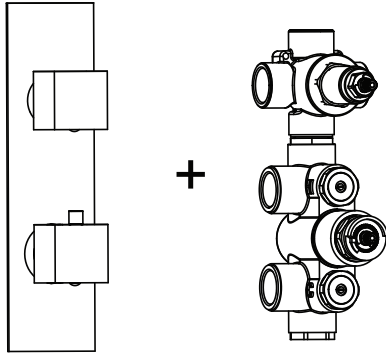

160.2780 | 3/4" Thermostatic Valve With 3-Way Diverter & Integrated Volume Control

Trim [160.4000VT**]

Valve [TVH.2705F]

SPECIFICATIONS:

- Turn bottom knob to control temperature.
- Turn top knob to control water flow.
- Thermostatic Valve Flow Rate - 8.0 GPM @ 60 PSI
- Extension Available - TVH.4101E**
- 3-Output

STANDARDS:

- ASME A112.18.1 / CSA B125.1

Legislation Compliance

ZeroDrip Technology

Technical Diagram

TVH.2705F | 3/4" Thermostatic Valve With 3-Way Diverter & Integrated Volume Control Page 1 of 2

SPECIFICATIONS:

- Turn bottom knob to control temperature.
- Turn top knob to control water flow.
- Thermostatic Valve Flow Rate - 8.0 GPM @ 60 PSI
- Extension Available - TVH.4101E**

STANDARDS:

- ASME A112.18.1 / CSA B125.1

THREE OUPUT - SHARED PORT OPERATION

Diverter Cartridge # - **15200** (Not Included)

Total 6 Positions as defined below, with 2 ports active at one time.

- Position 0 - Off - No Water Flow
- Position 1 - Output B Activated
- Position 2 - Output B+A Activated
- Position 3 - Output A Activated
- Position 4 - Output C+A Activated
- Position 5 - Output C Activated