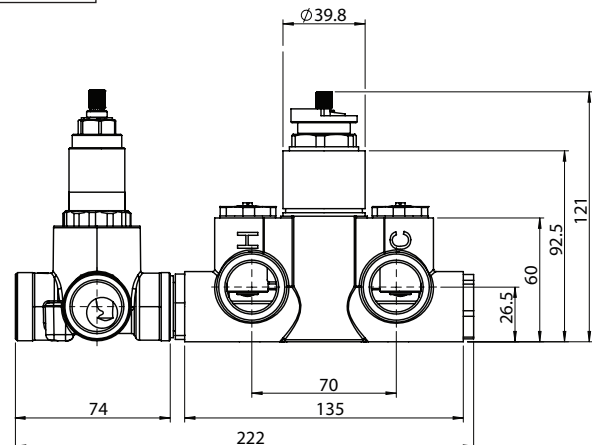

160.2780 | 3/4" Thermostatic Valve With 3-Way Diverter & Integrated Volume Control

Trim [160.4000VT**]

Valve [TVH.2705F]

SPECIFICATIONS:

- Turn bottom knob to control temperature.
- Turn top knob to control water flow.
- Thermostatic Valve Flow Rate - 8.0 GPM @ 60 PSI
- Extension Available - TVH.4101E**
- 3-Output

- Turn bottom knob to control temperature.
- Turn top knob to control water flow.
- Thermostatic Valve Flow Rate - 8.0 GPM @ 60 PSI
- Extension Available - TVH.4101E**

STANDARDS:

- ASME A112.18.1 / CSA B125.1

!
A separate volume control is **not** needed to turn water supply off. Volume control functionality is integrated within this valve.

CALGreen Compliant

Legislation Compliance

ZeroDrip Technology

Technical Diagram

Note: Pre-Installed cap cannot be removed unless a separate volume control or diverter is used

TVH.2705F | 3/4" Thermostatic Valve With 3-Way Diverter & Integrated
Volume Control Page 2 of 2

THREE OUPUT - CAL-GREEN - NO SHARED PORT OPERATION