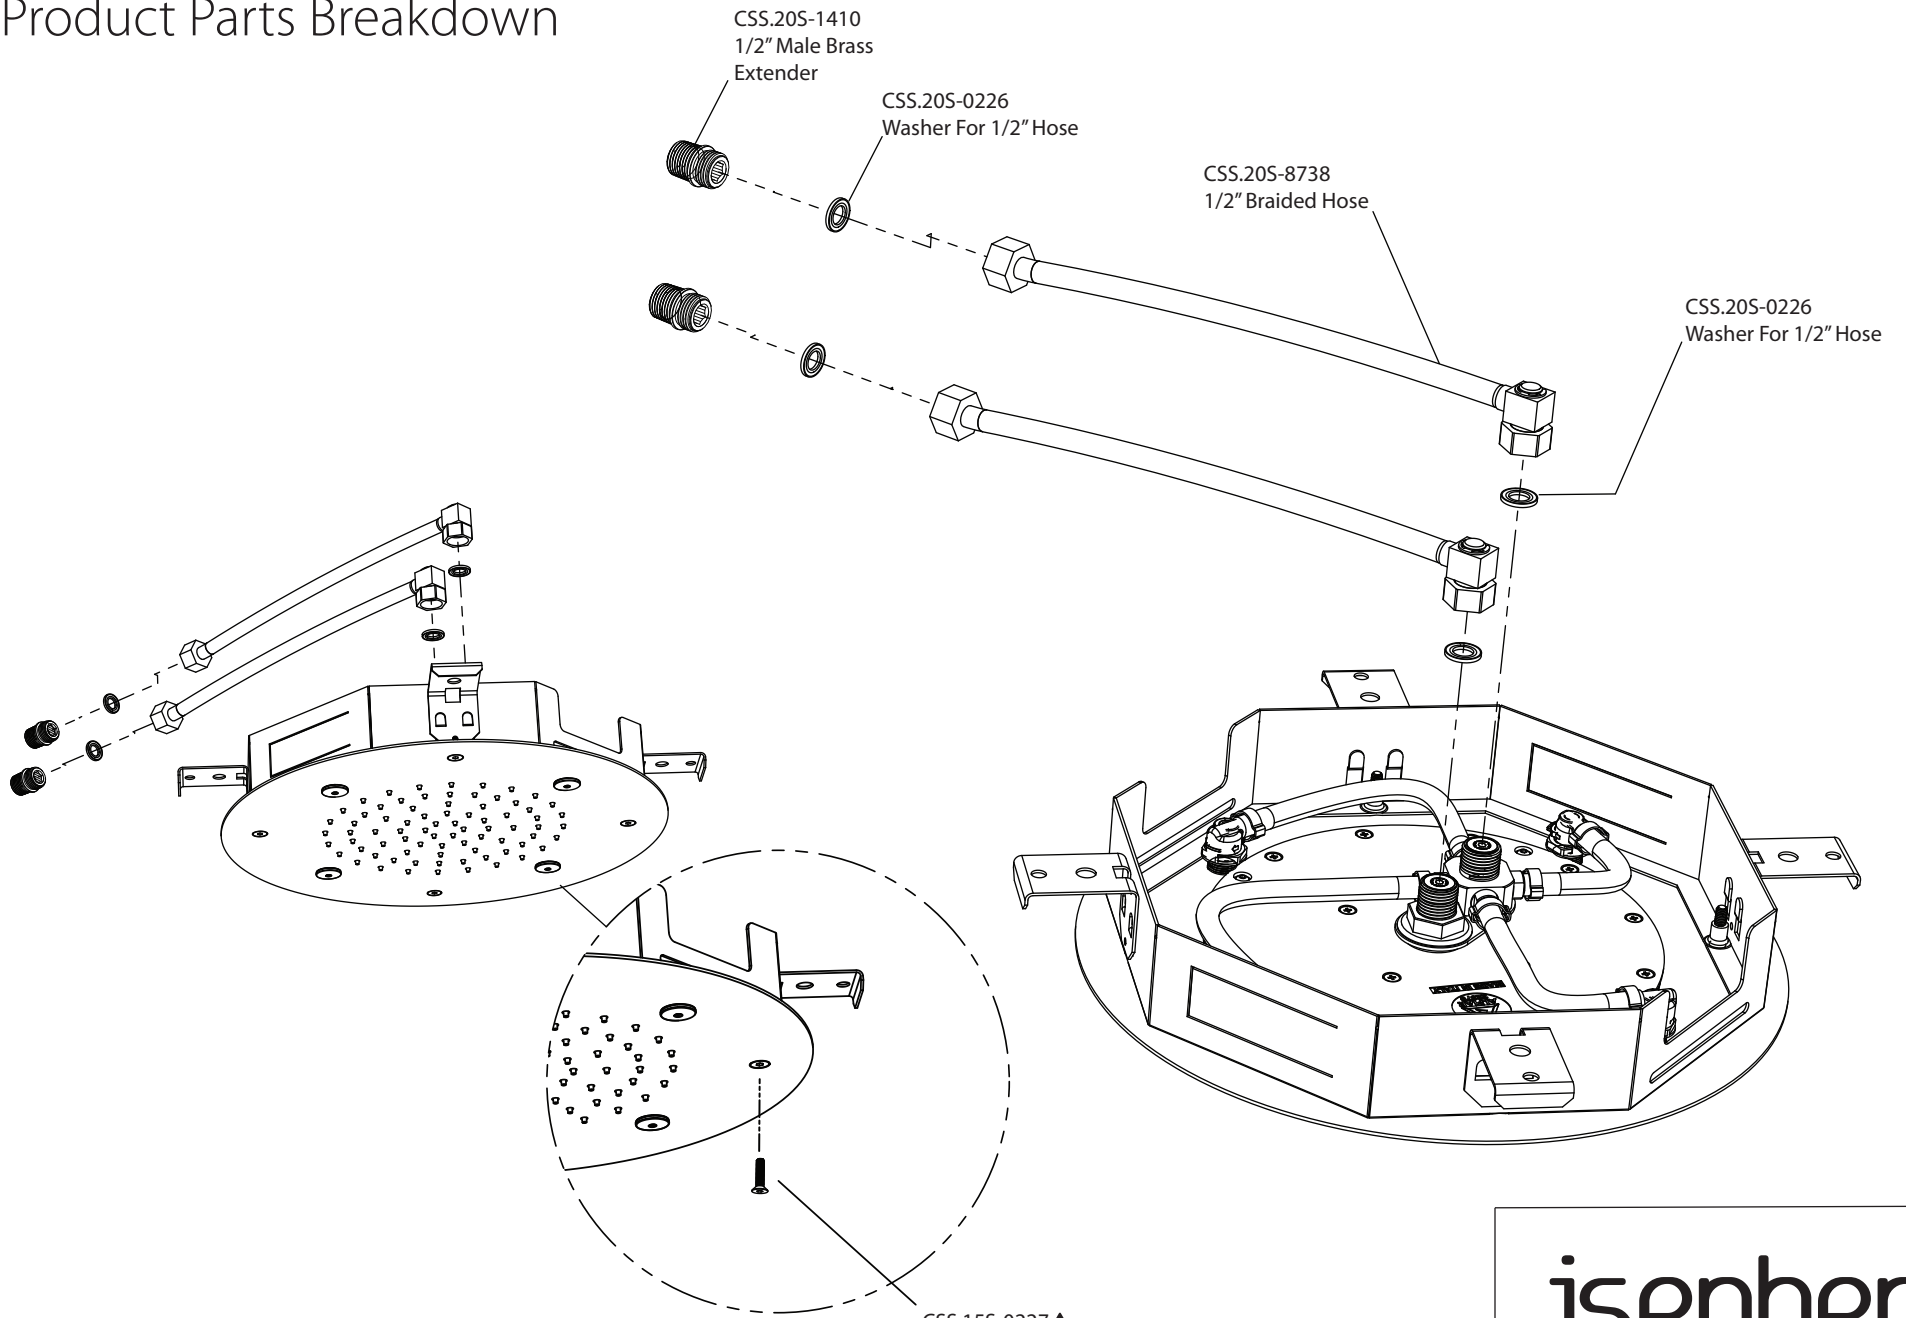

# Product Parts Breakdown

- CSS.15S-0227▲  
Trim Attachment Screws - 40mm
- CSS.15S-0227-60▲  
Trim Attachment Screws - 60mm
- CSS.15S-0227-80▲  
Trim Attachment Screws - 80mm

**isenberg**  
innovation+design

MSS.15R

Ver 2.54