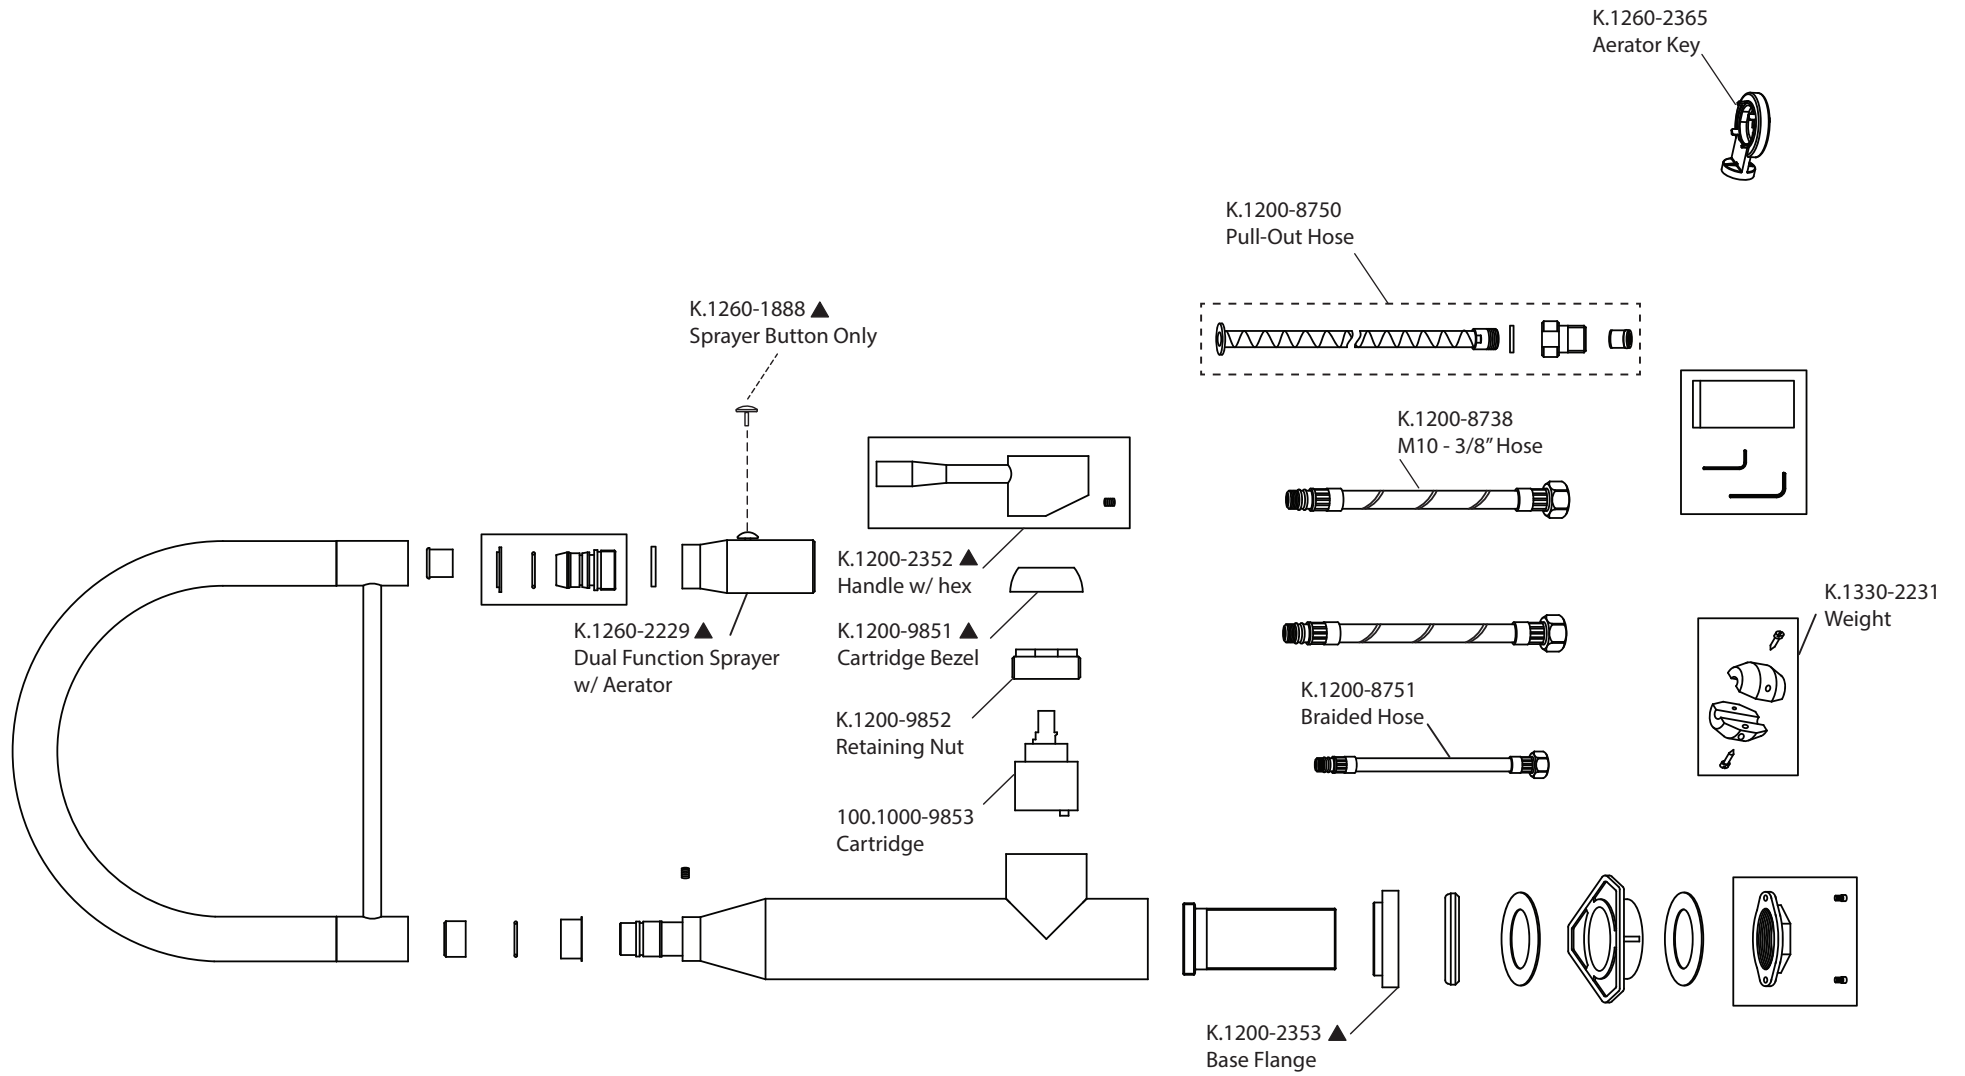

# Product Parts Breakdown

**isenberg**  
innovation+design

K.1260

Ver 2.59