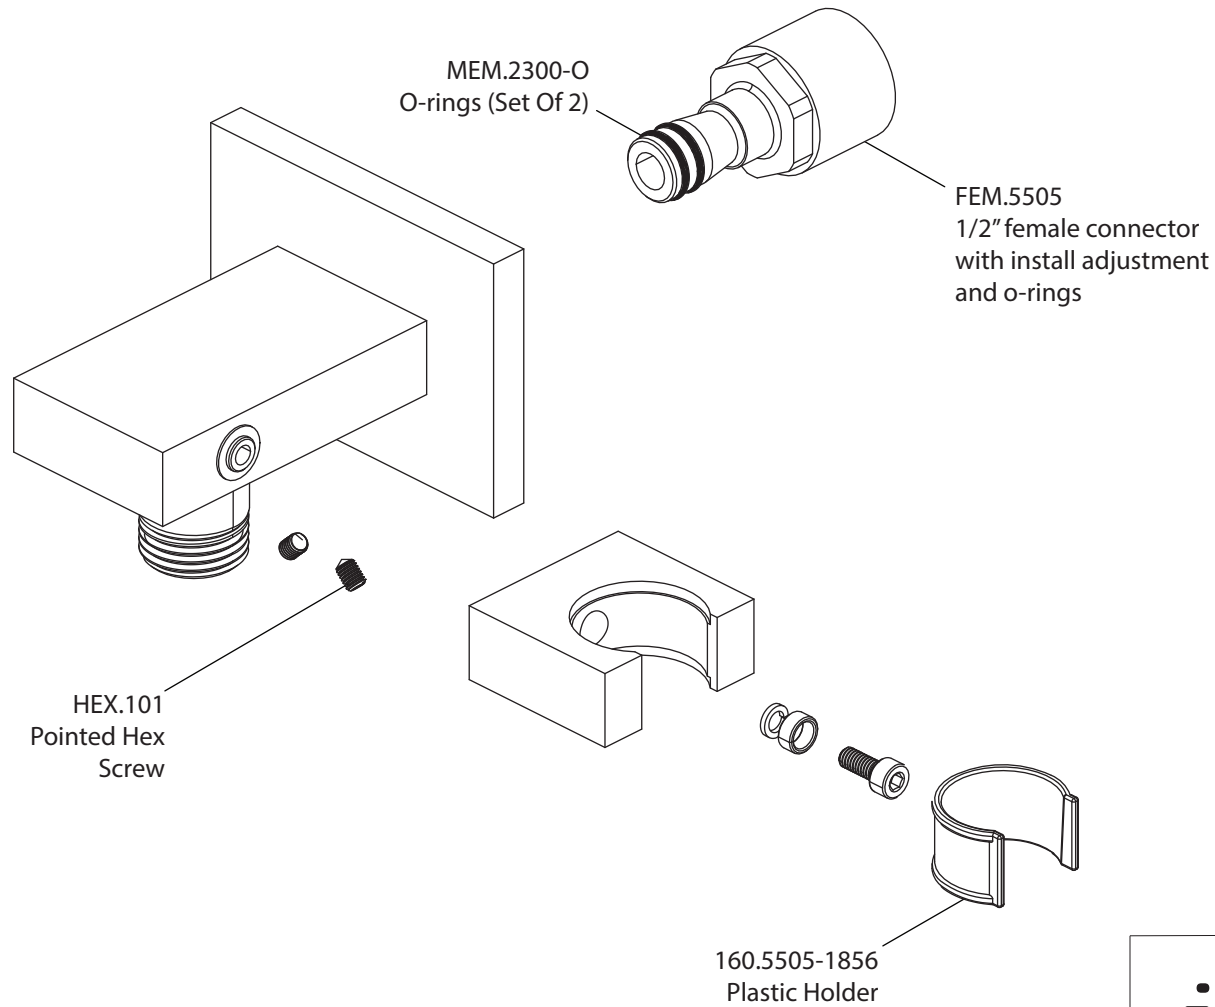

# Product Parts Breakdown

**isenberg**  
innovation+design

HS8004

Ver 2.55