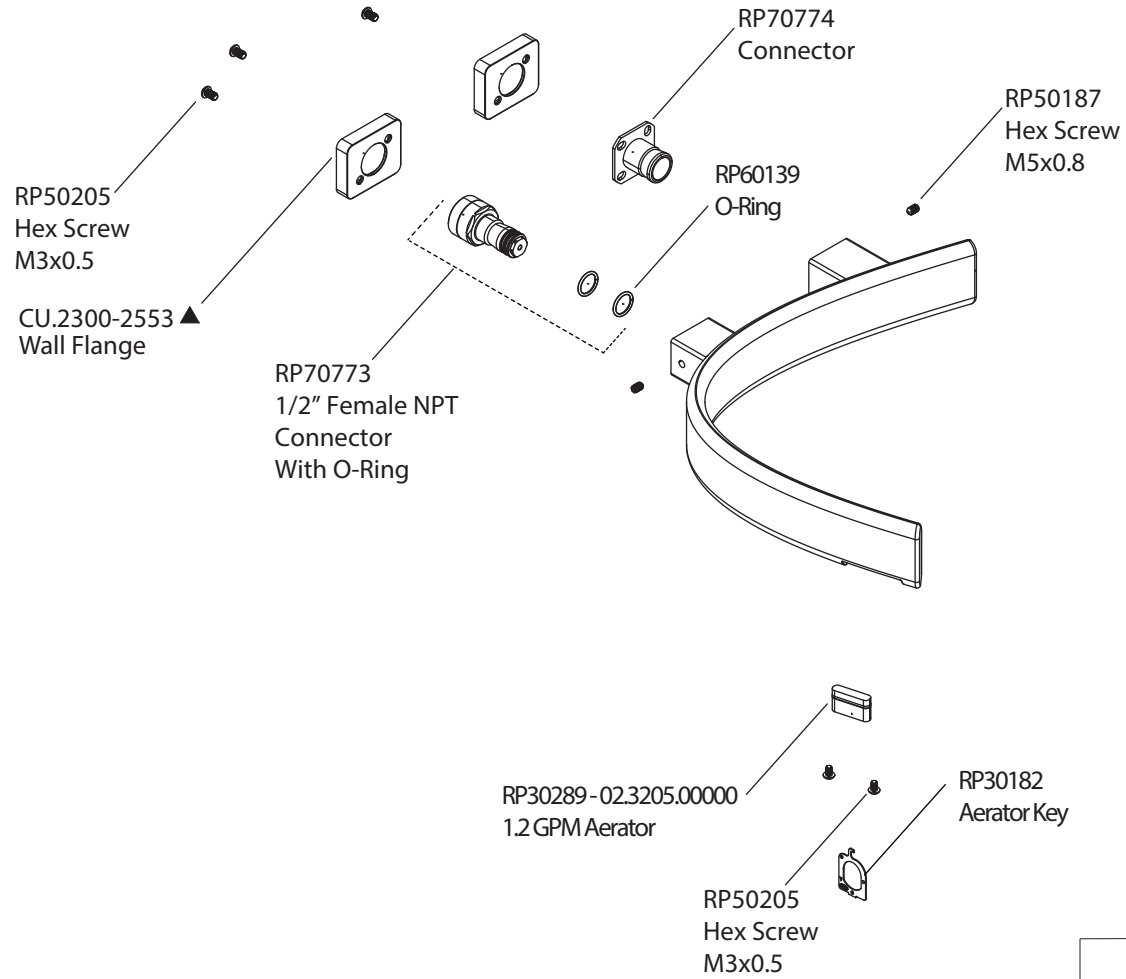

Product Parts Breakdown

Page 1 of 2

isenberg
innovation+design

CU.2300LE

Ver 2.54