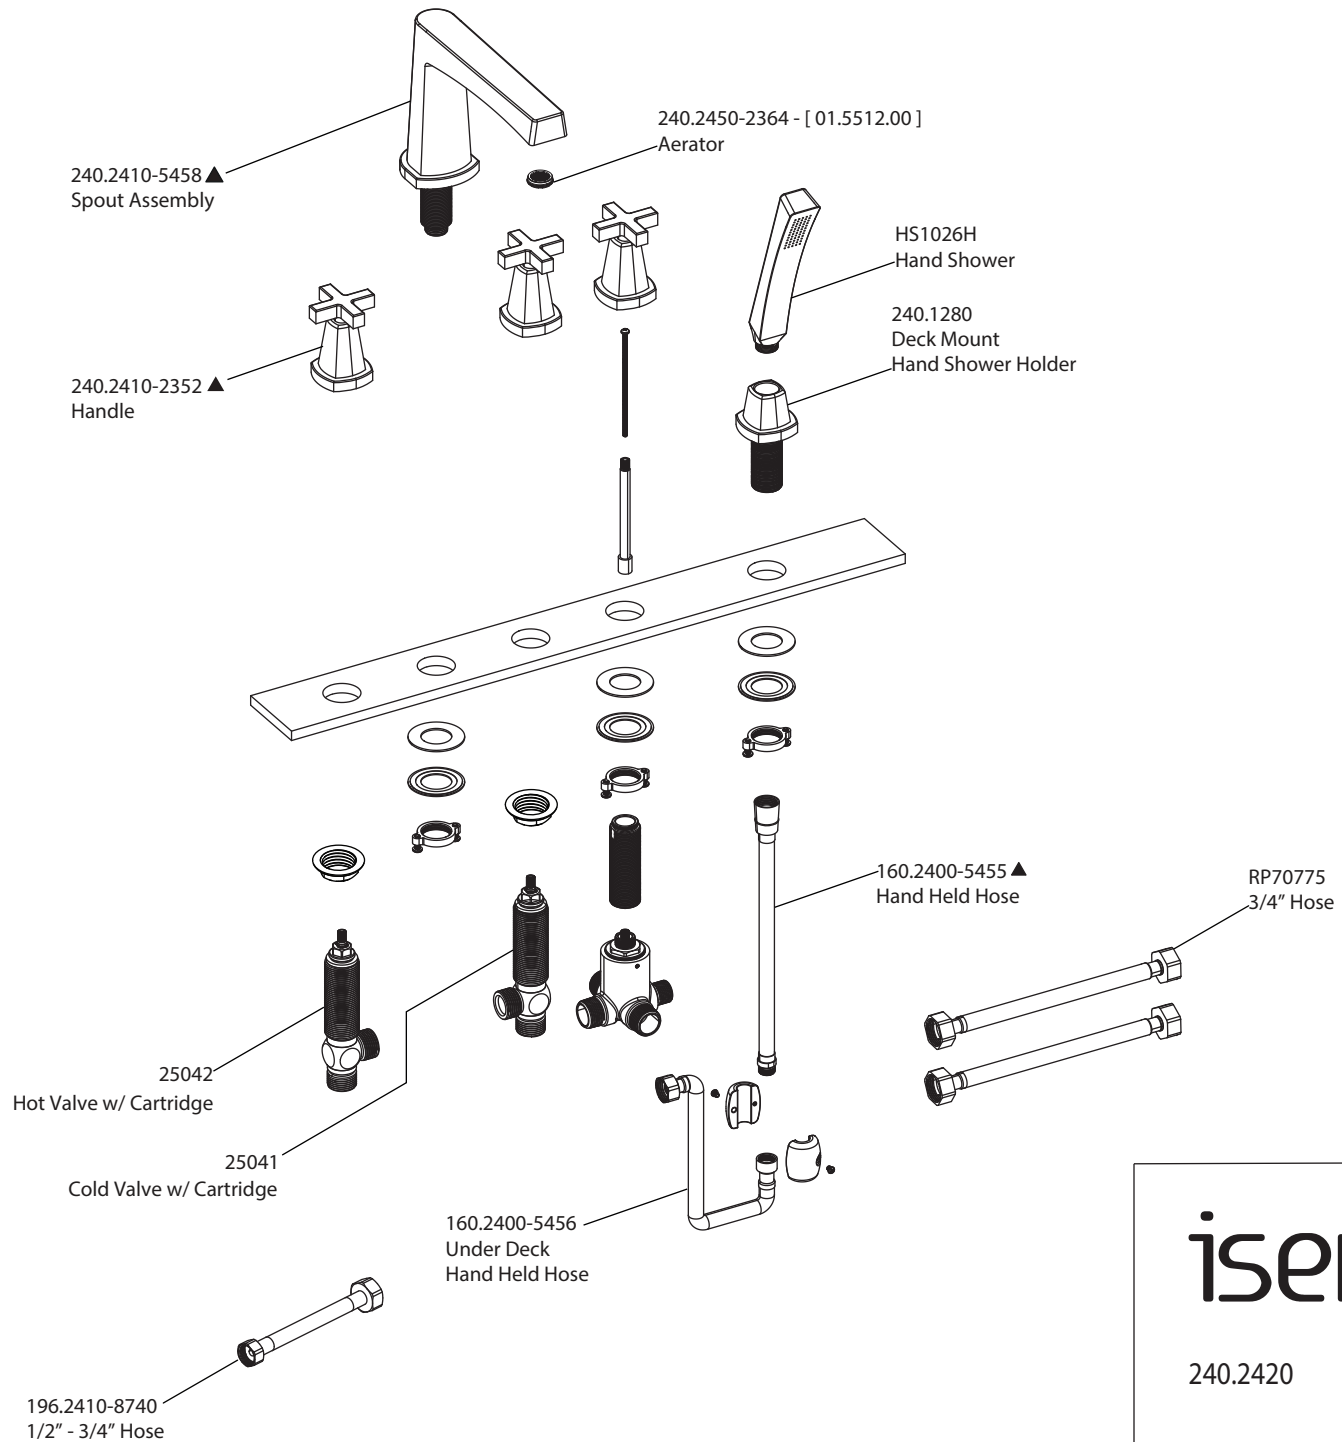

Product Parts Breakdown

isenberg
innovation+design

240.2420