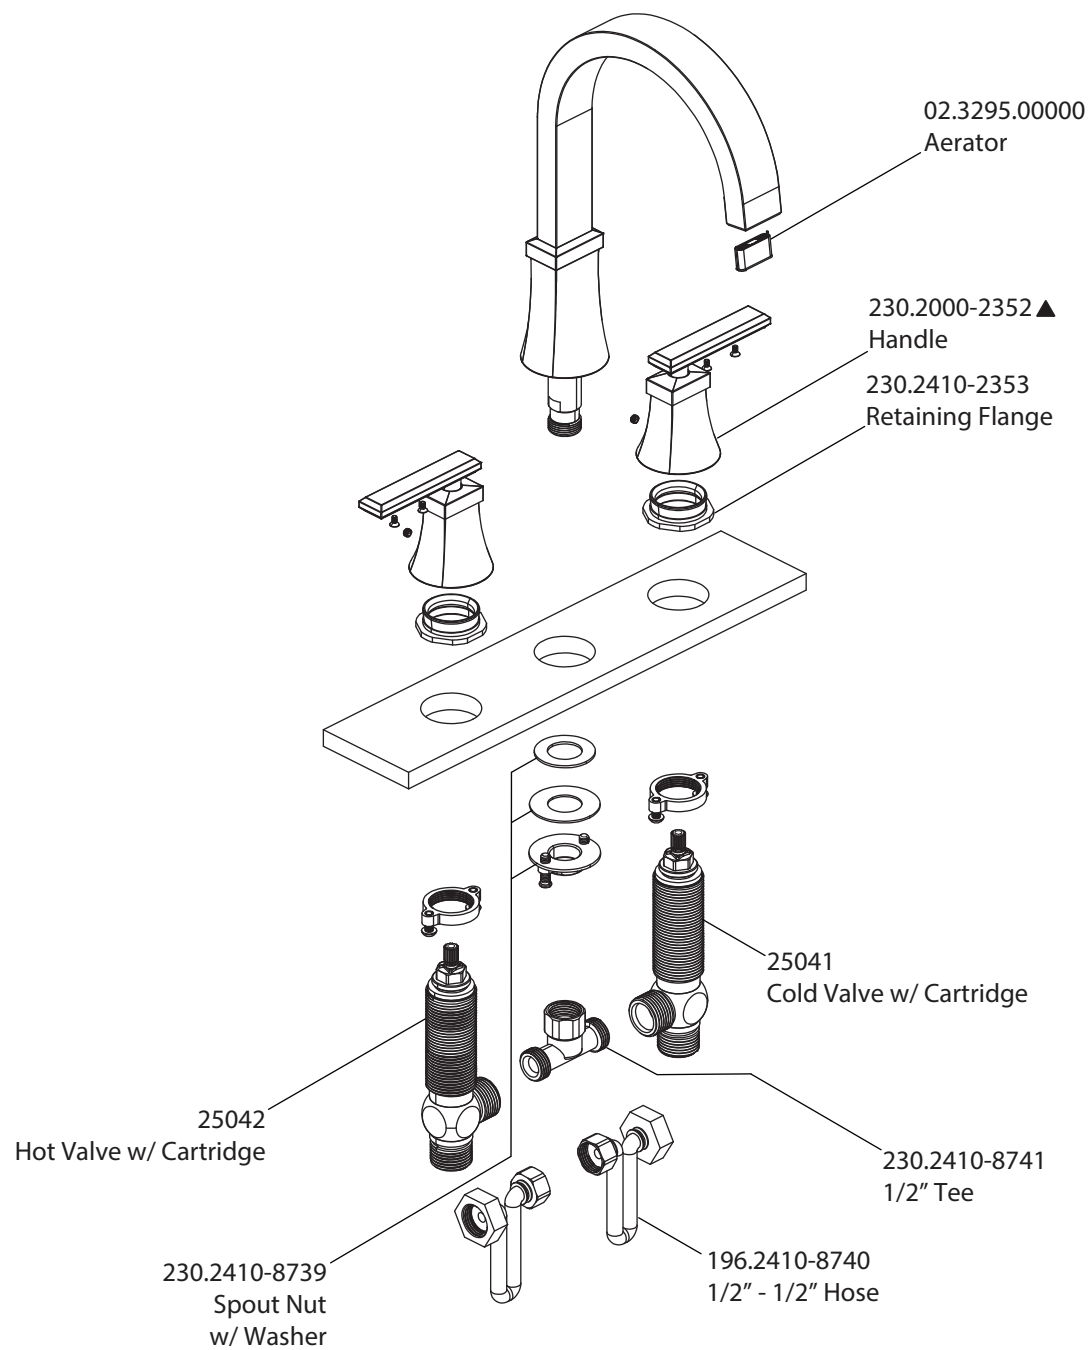

Product Parts Breakdown

isenberg
innovation+design

230.2410

Ver 2.58