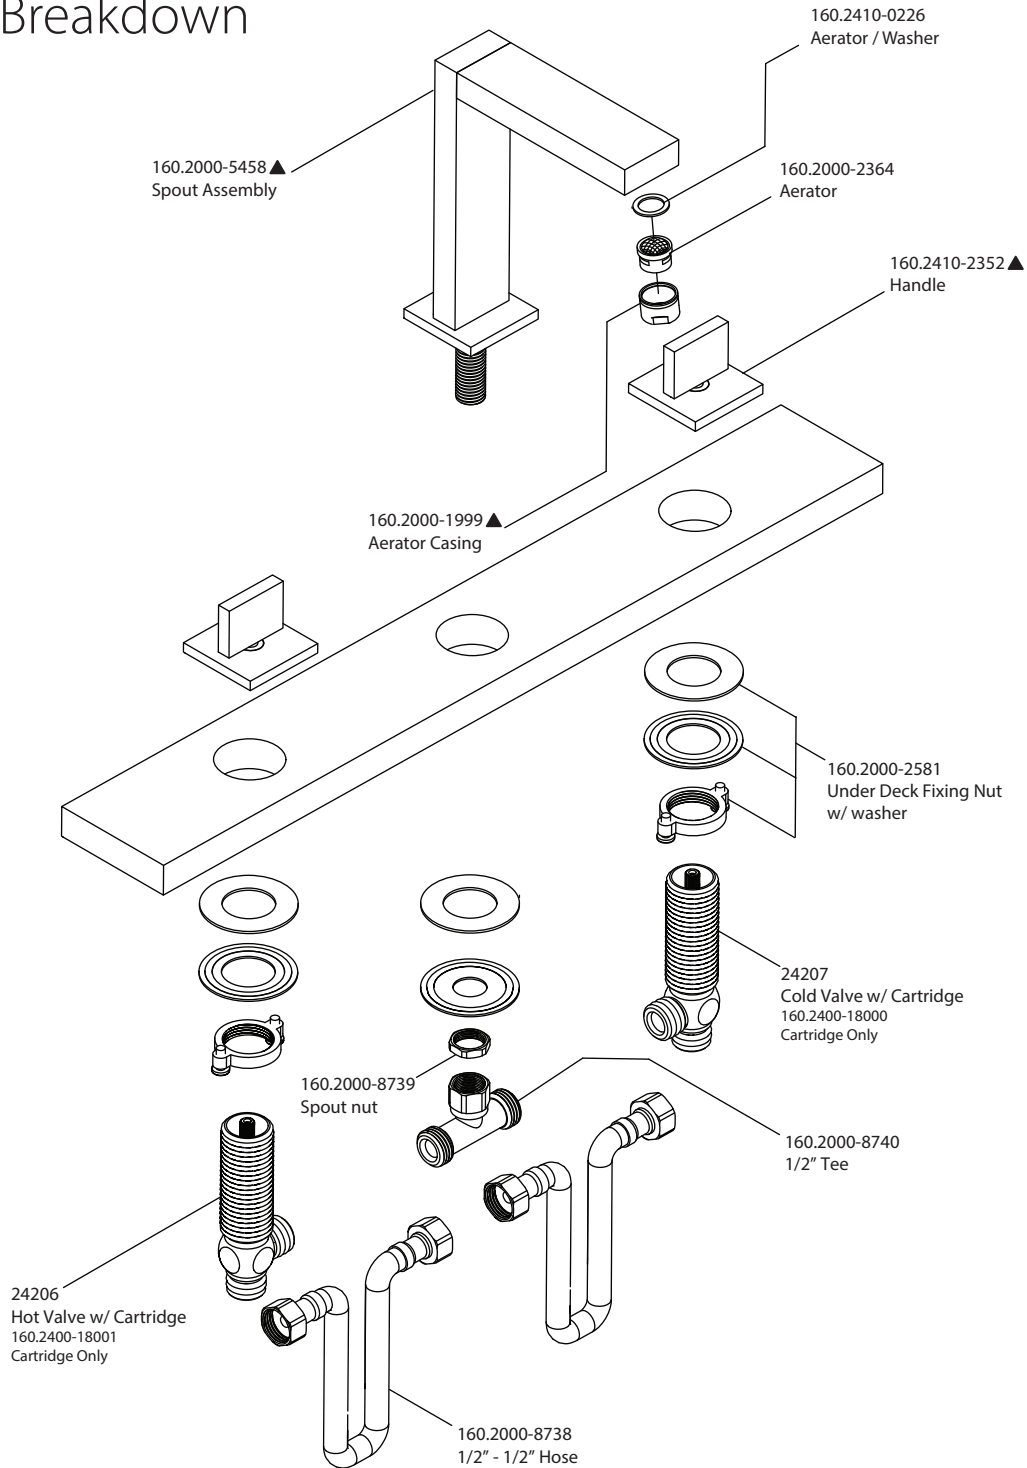

# Product Parts Breakdown

**isenberg**  
innovation+design

160.2000