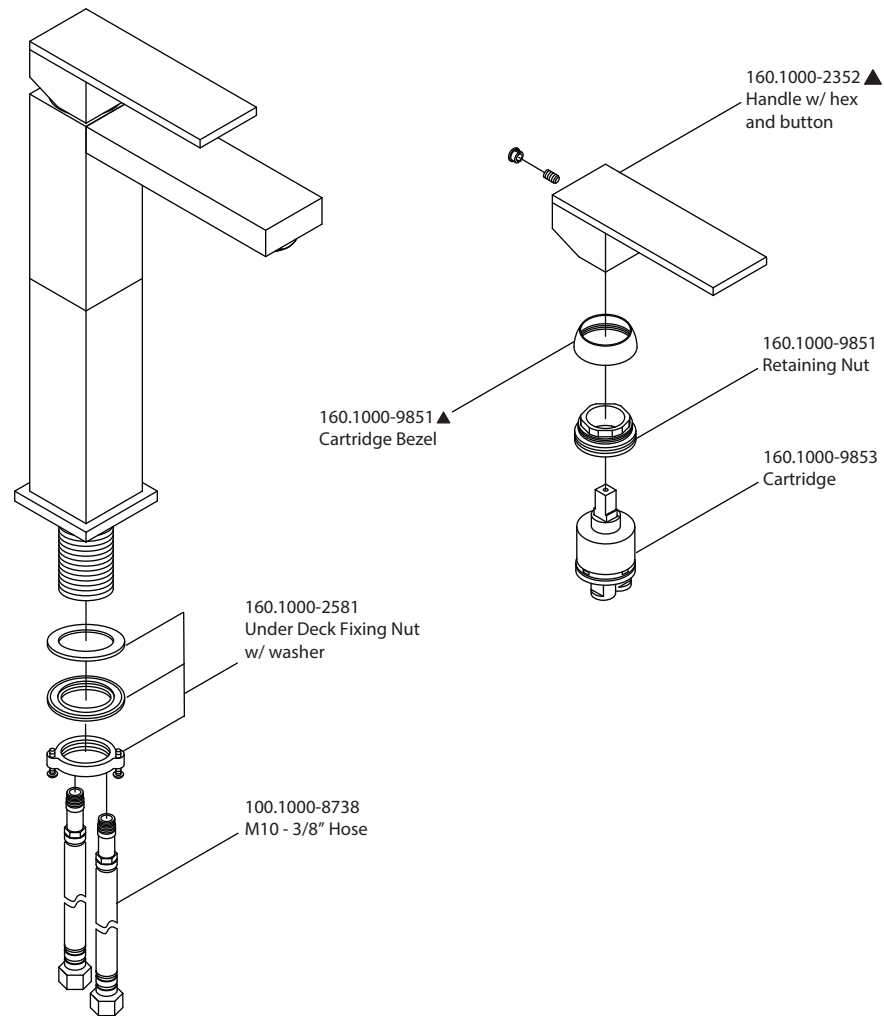

# Product Parts Breakdown

**isenberg**  
innovation+design

160.1700

Ver 2.53