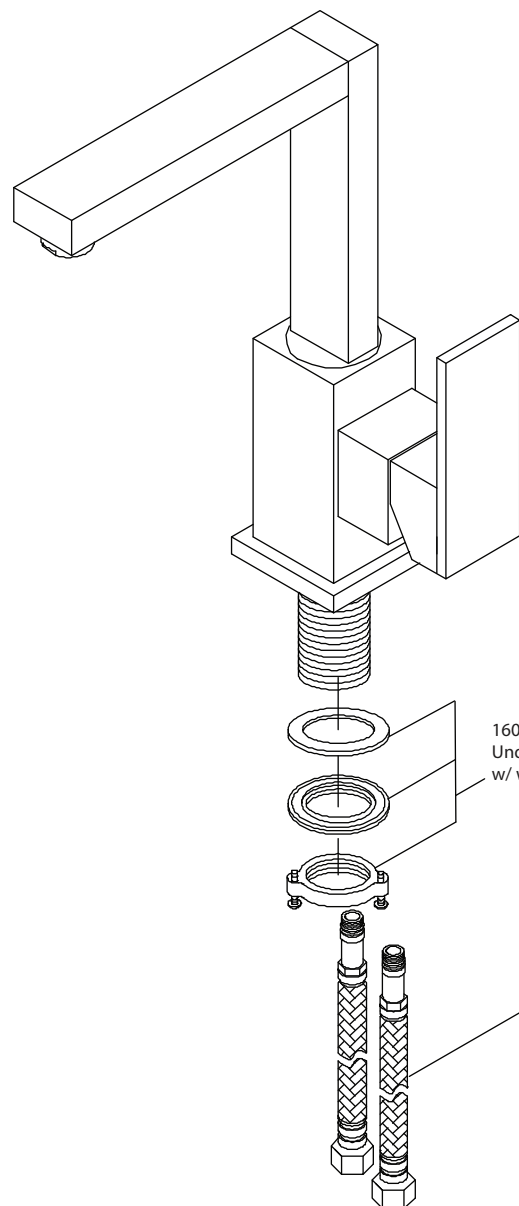

# Product Parts Breakdown

▲ Specify Finish

160.1000-2581  
Under Deck Fixing Nut  
w/ washer

100.1000-8738  
M10 - 3/8" Hose

100.1000-9853  
Cartridge

160.1000-9851  
Retaining Nut

160.1500-2352 ▲  
Handle w/ hex  
and button

160.1000-9851 ▲  
Cartridge Bezel

**isenberg**  
innovation+design

160.1500

Ver 2.54