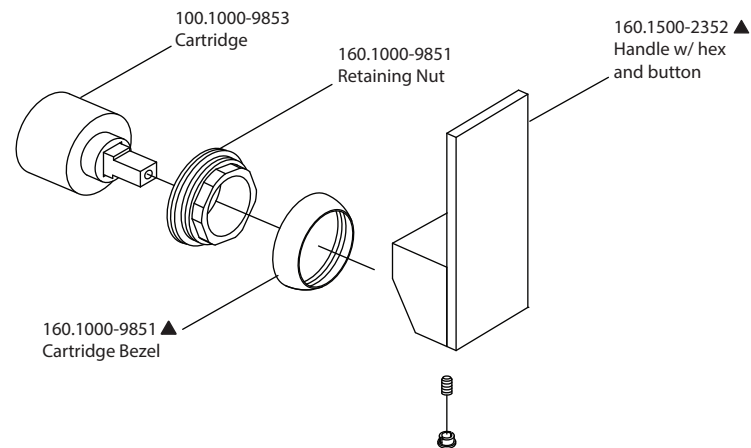

# Product Parts Breakdown

▲ Specify Finish

160.1000-2581  
Under Deck Fixing Nut  
w/ washer

100.1000-8738  
M10 - 3/8" Hose

100.1000-9853  
Cartridge

160.1000-9851  
Retaining Nut

160.1500-2352 ▲  
Handle w/ hex  
and button

160.1000-9851 ▲  
Cartridge Bezel

**isenberg**  
innovation+design

160.1500

Ver 2.54