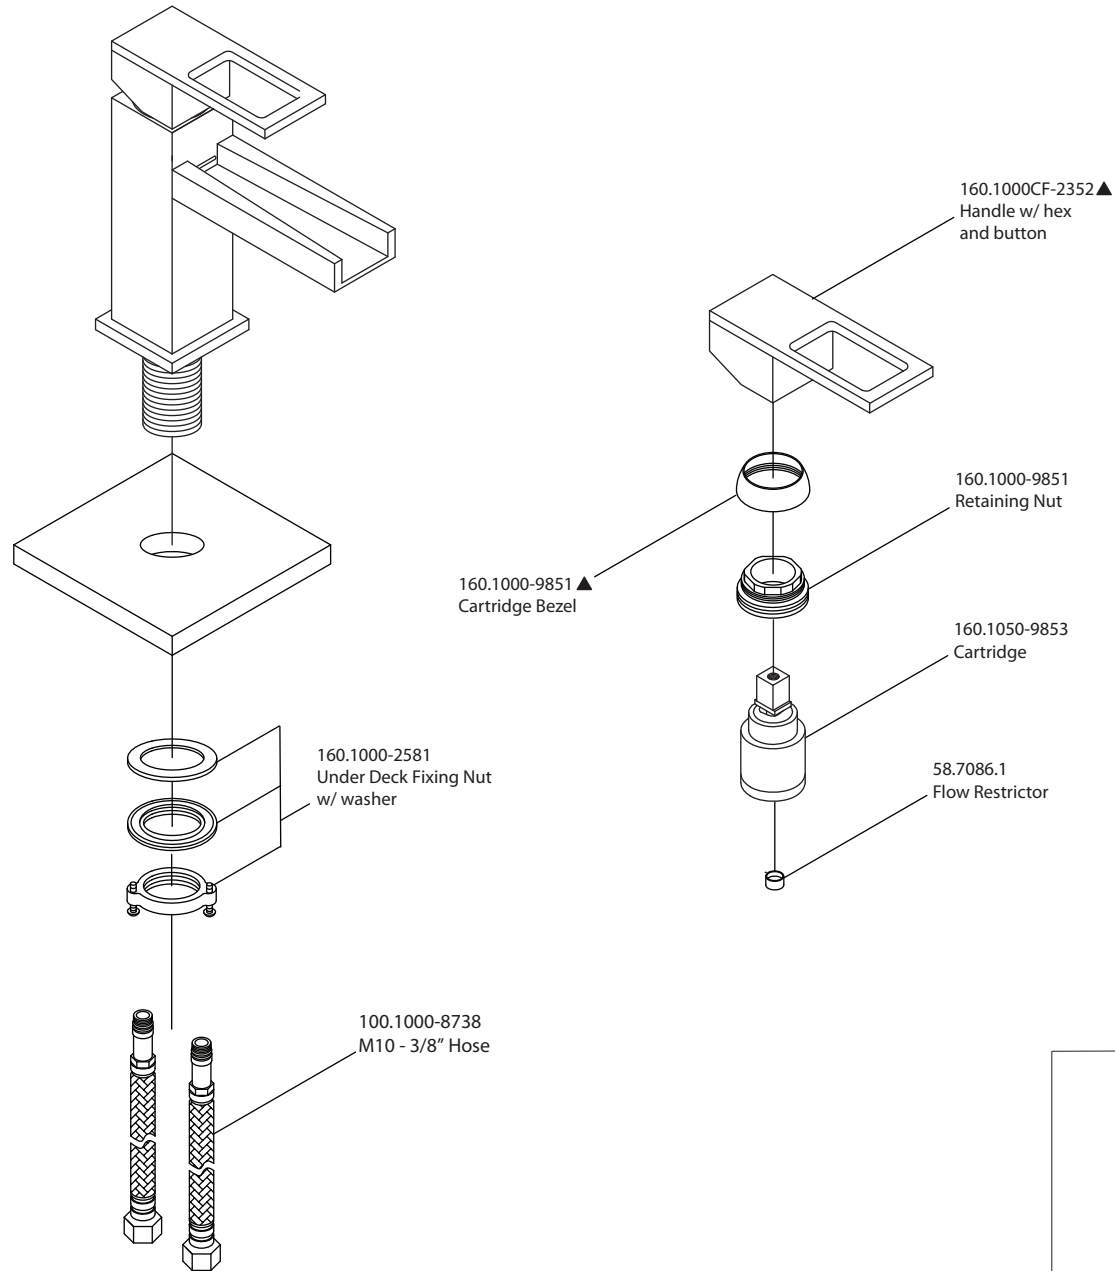

Product Parts Breakdown

isenberg
innovation+design

160.1000CF