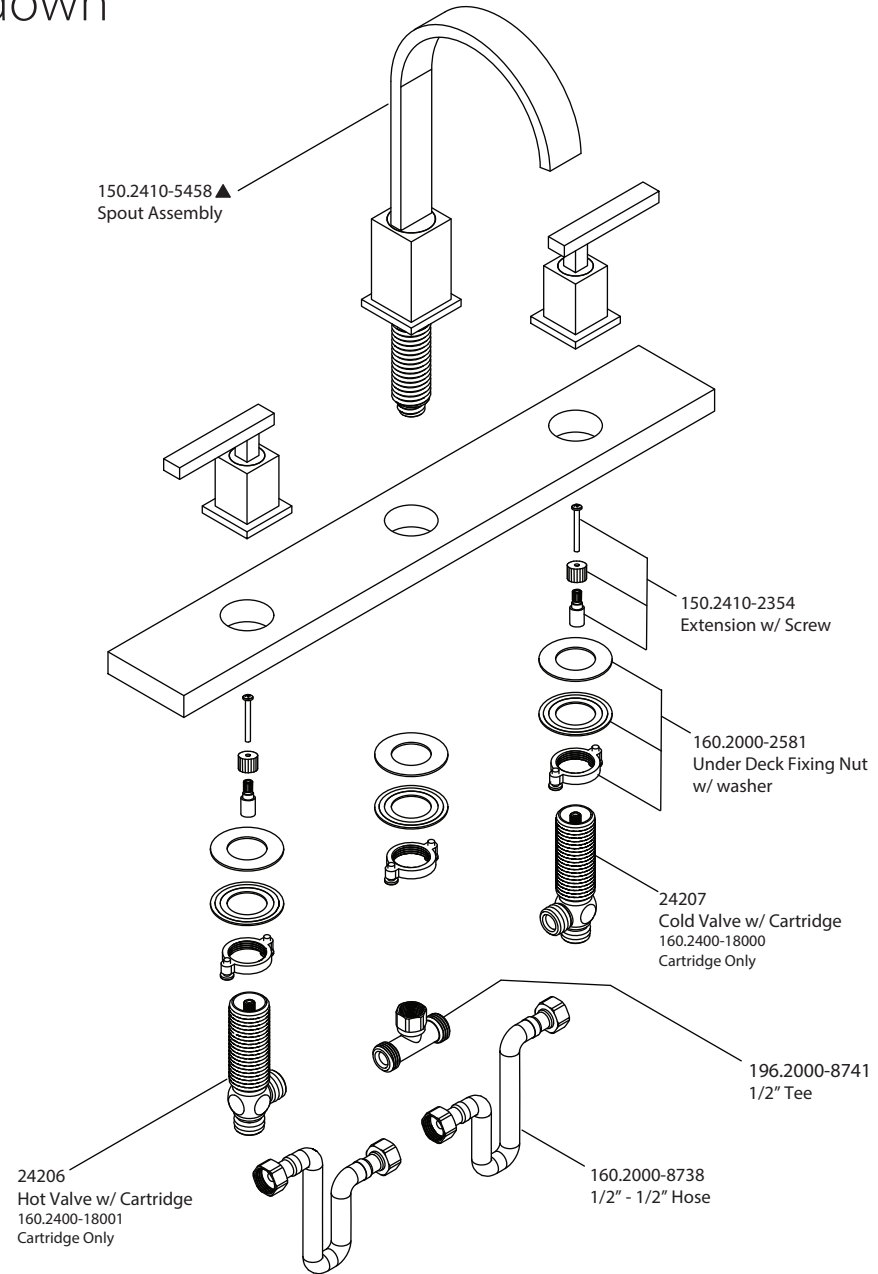

Product Parts Breakdown

isenberg
innovation+design

150.2410

Ver 2.56